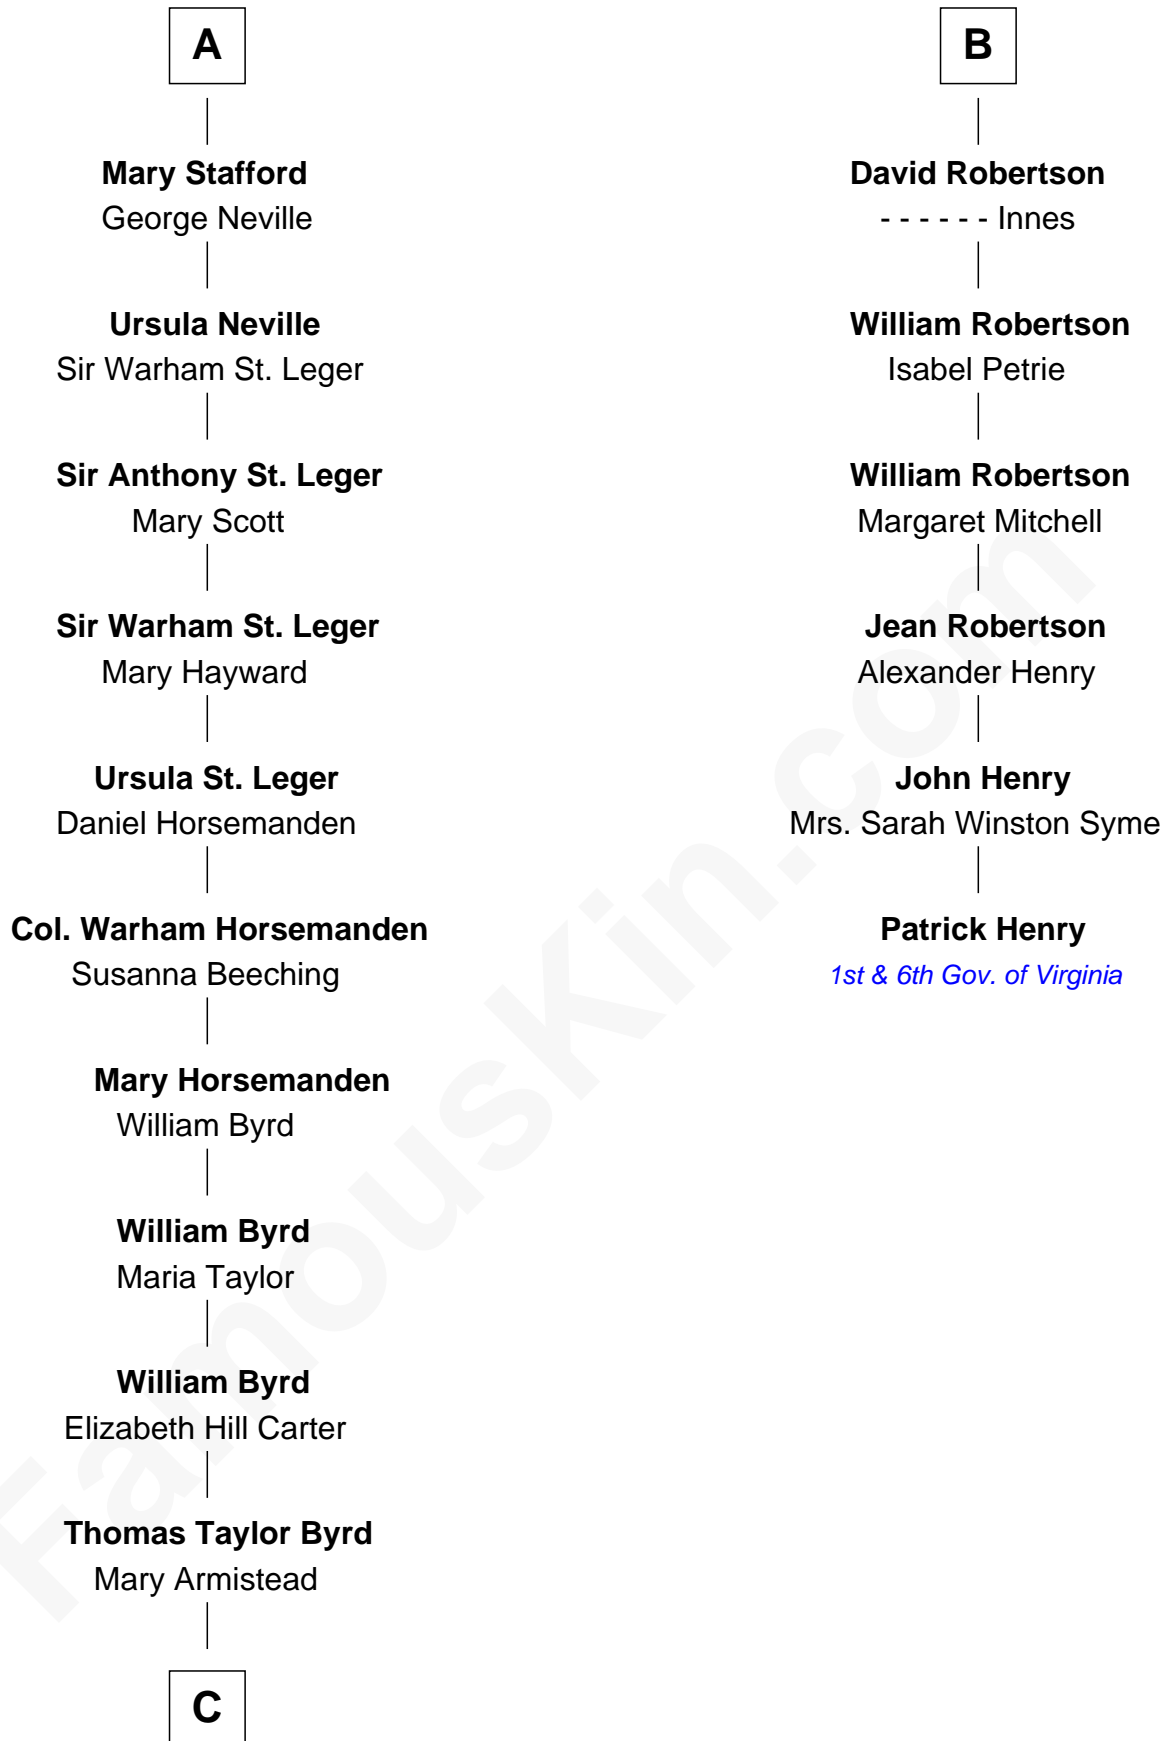

# FamousKin.com Relationship Chart of

**Harry F. Byrd**

*50th Governor of Virginia*

12th cousin 8 times removed of

**Patrick Henry**

*1st and 6th Governor of Virginia*

**Henry Plantagenet**

Maud de Chaworth

**Mary Plantagenet**

Henry de Percy

**Sir Henry Percy**

Margaret de Neville

**Sir Henry Percy**

Elizabeth Mortimer

**Sir Henry Percy**

Eleanor Neville

Richard Fitzalan

**Alice Fitzalan**

Sir Thomas de Holand

**Margaret de Holand**

Sir John Beaufort

**Joan Beaufort**

Sir James Stewart

**John Stewart**

Eleanor Sinclair

**Elizabeth Stewart**

Alexander Robertson

**John Robertson**

Margaret Crichton

**B**

**C**

Richard Evelyn Byrd