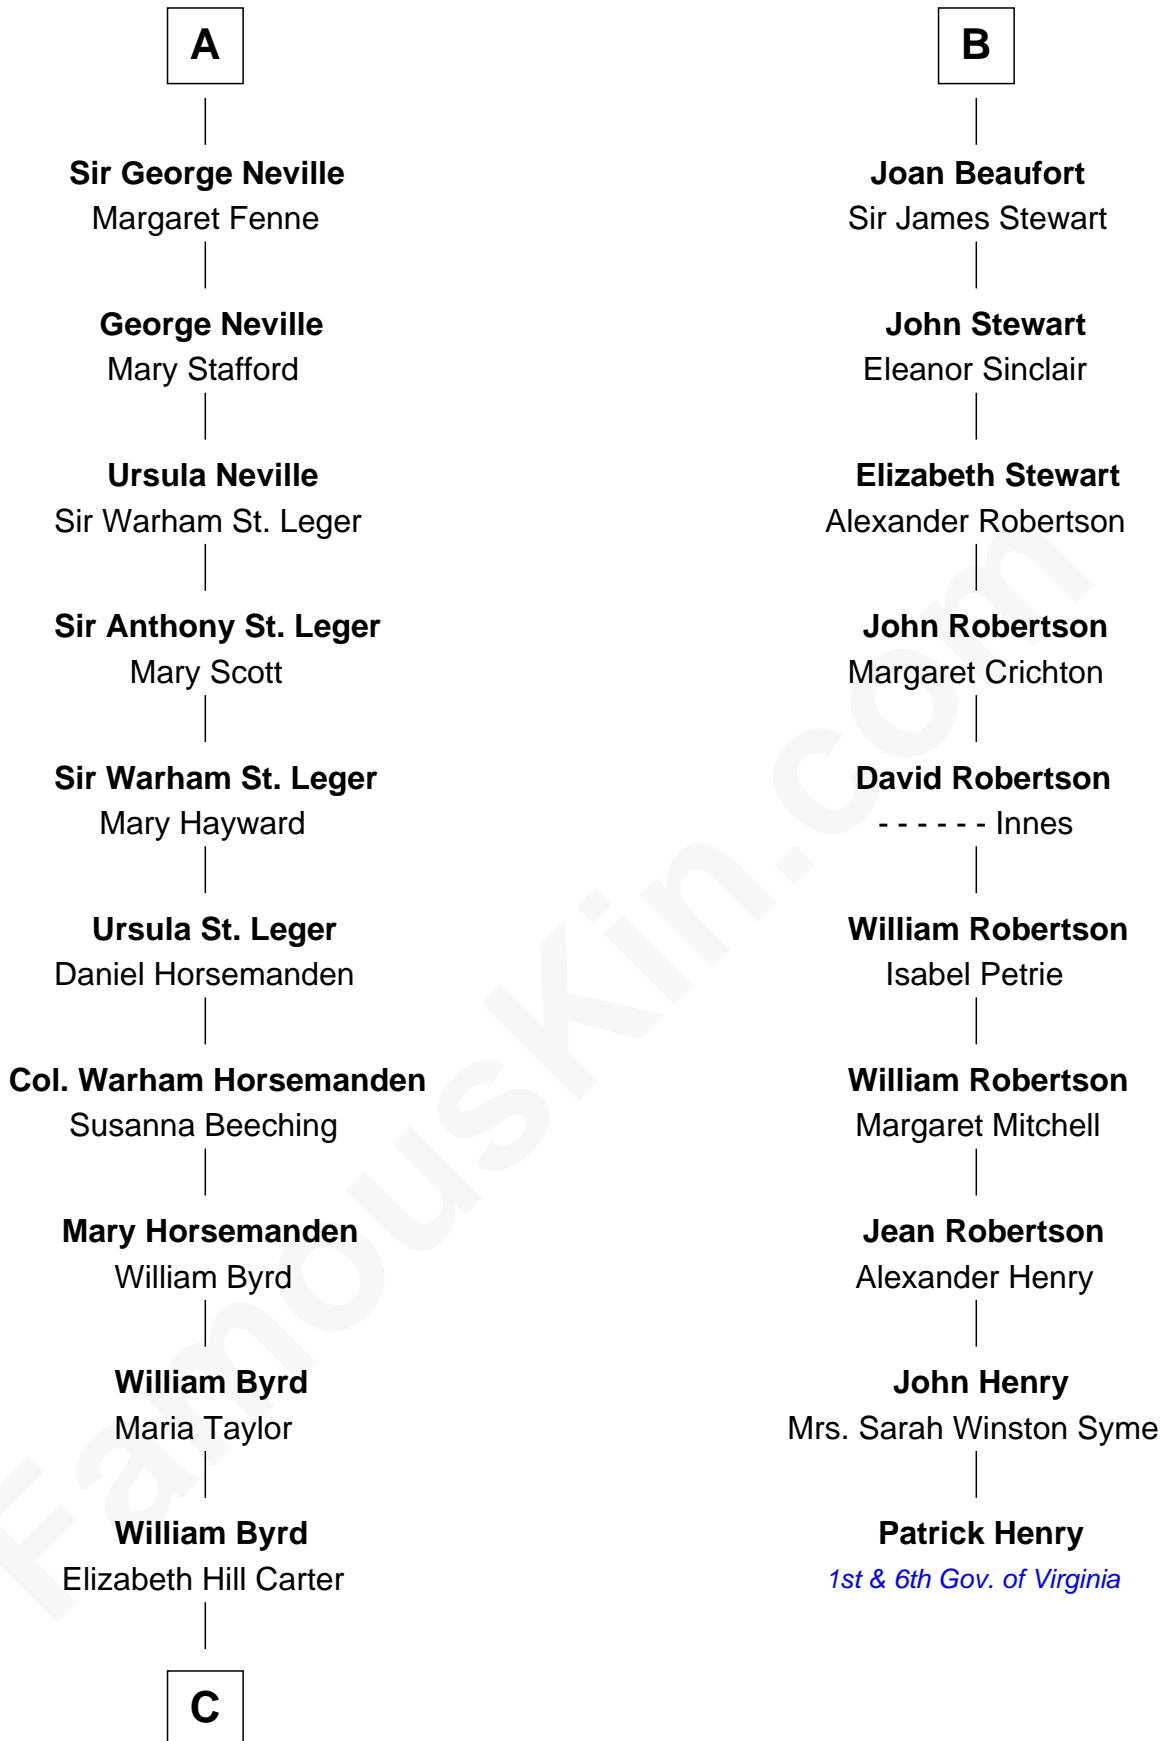

# FamousKin.com Relationship Chart of

**Harry F. Byrd**

*50th Governor of Virginia*

16th cousin 5 times removed of

**Patrick Henry**

*1st and 6th Governor of Virginia*

**Sir William Longespee**

Ela of Salisbury

**C**

—  
**Thomas Taylor Byrd**

Mary Armistead

—  
**Richard Evelyn Byrd**

Anne Harrison

—  
**Col. William Byrd**  
Jane Meriwether Rivers

—  
**Richard Evelyn Byrd**

Eleanor Bolling Flood

—  
**Harry F. Byrd**

*50th Governor of Virginia*

FamousKin.com