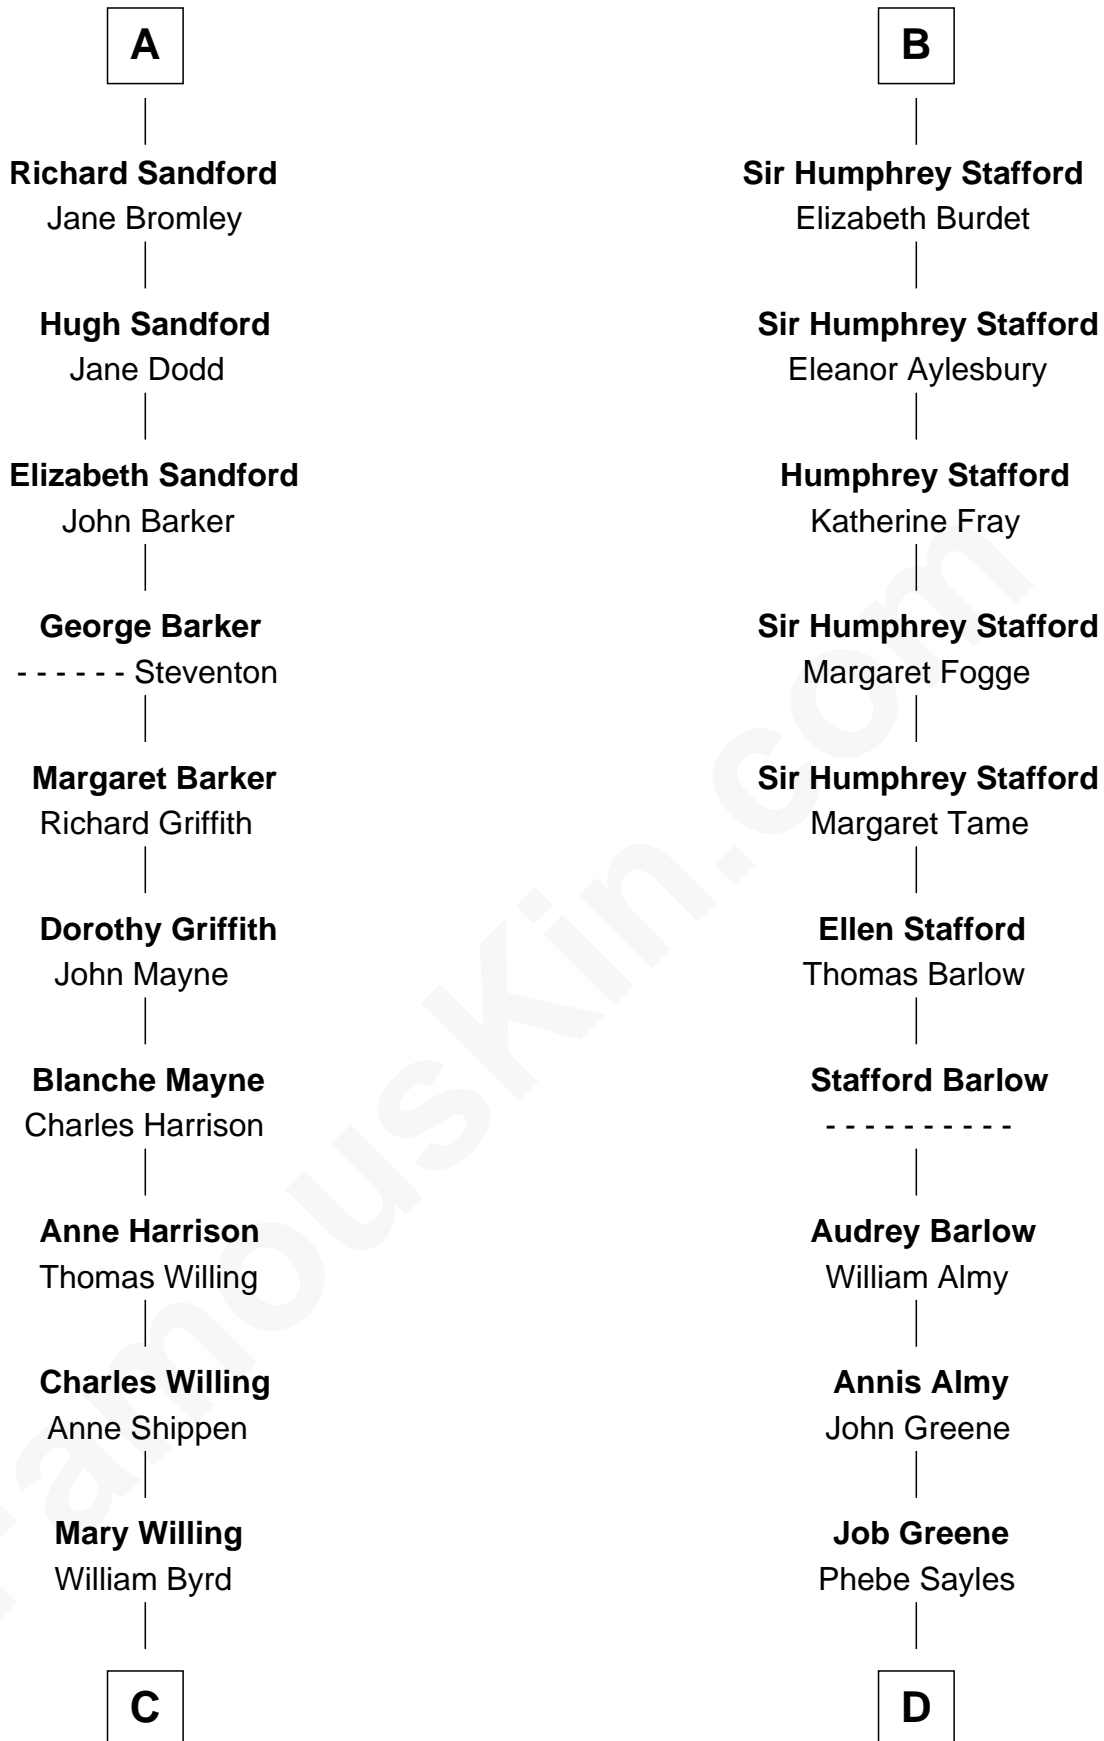

# FamousKin.com Relationship Chart of

**Harry F. Byrd**

*50th Governor of Virginia*

21st cousin of

**Julia (Ward) Howe**

*Author of "The Battle Hymn of the Republic"*

**William d'Aubenev**

Mabel of Chester

**C**

**Evelyn Taylor Byrd**

Benjamin Harrison

**Anne Harrison**

Richard Evelyn Byrd

**Col. William Byrd**

Jane Meriwether Rivers

**Richard Evelyn Byrd**

Eleanor Bolling Flood

**Harry F. Byrd**

*50th Governor of Virginia*

**D**

**Deborah Greene**

Simon Ray

**Anna Ray**

Samuel Ward