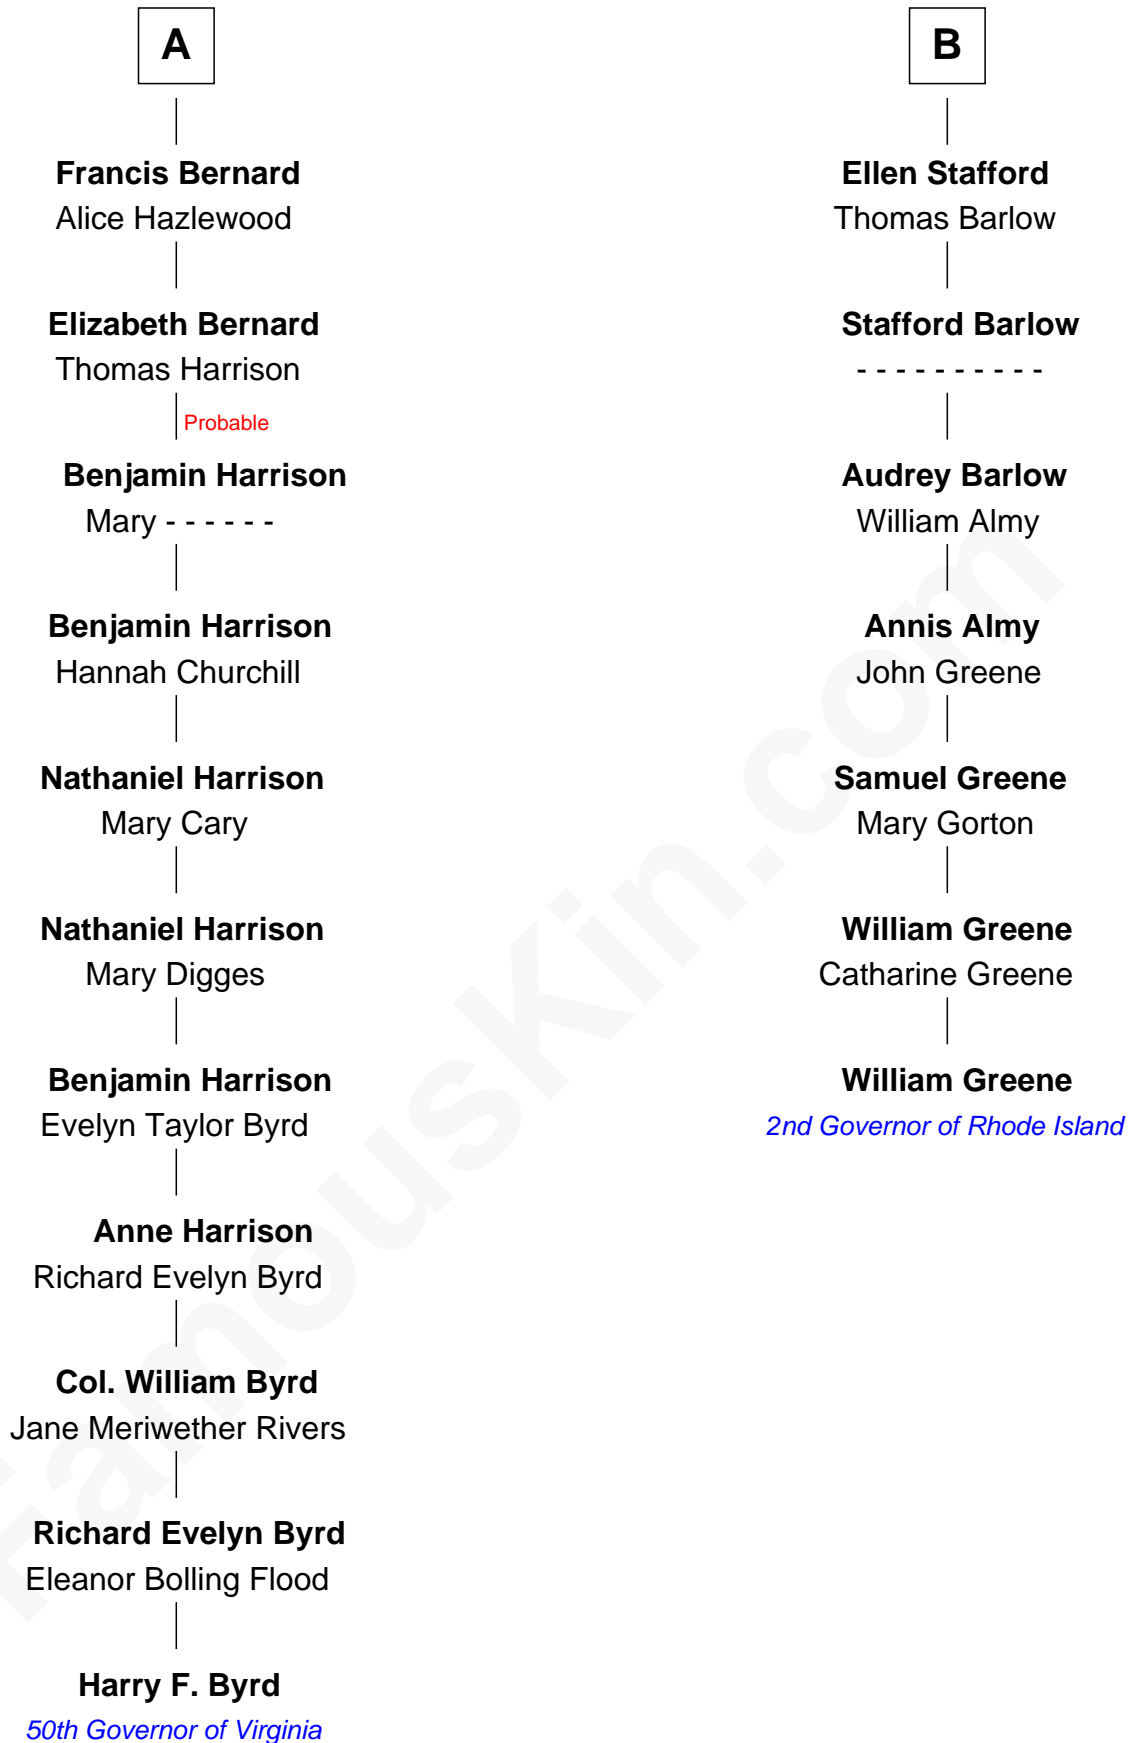

FamousKin.com Relationship Chart of

Harry F. Byrd

50th Governor of Virginia

13th cousin 4 times removed of

William Greene

2nd Governor of Rhode Island

Ralph de Stafford

with wife
Margaret de Audley

Sir Humphrey Stafford
Elizabeth Burdet

Sir Henry le Scrope
Elizabeth le Scrope

Sir Humphrey Stafford
Eleanor Aylesbury

Margaret Scrope
John Bernard

Humphrey Stafford
Katherine Fray

John Bernard
Margaret Daundelyn

Sir Humphrey Stafford
Margaret Fogge

John Bernard
Cecily Muscote

Sir Humphrey Stafford
Margaret Tame

A

B

William Greene photo by [Sarnold17](#) (CC BY-SA 3.0)