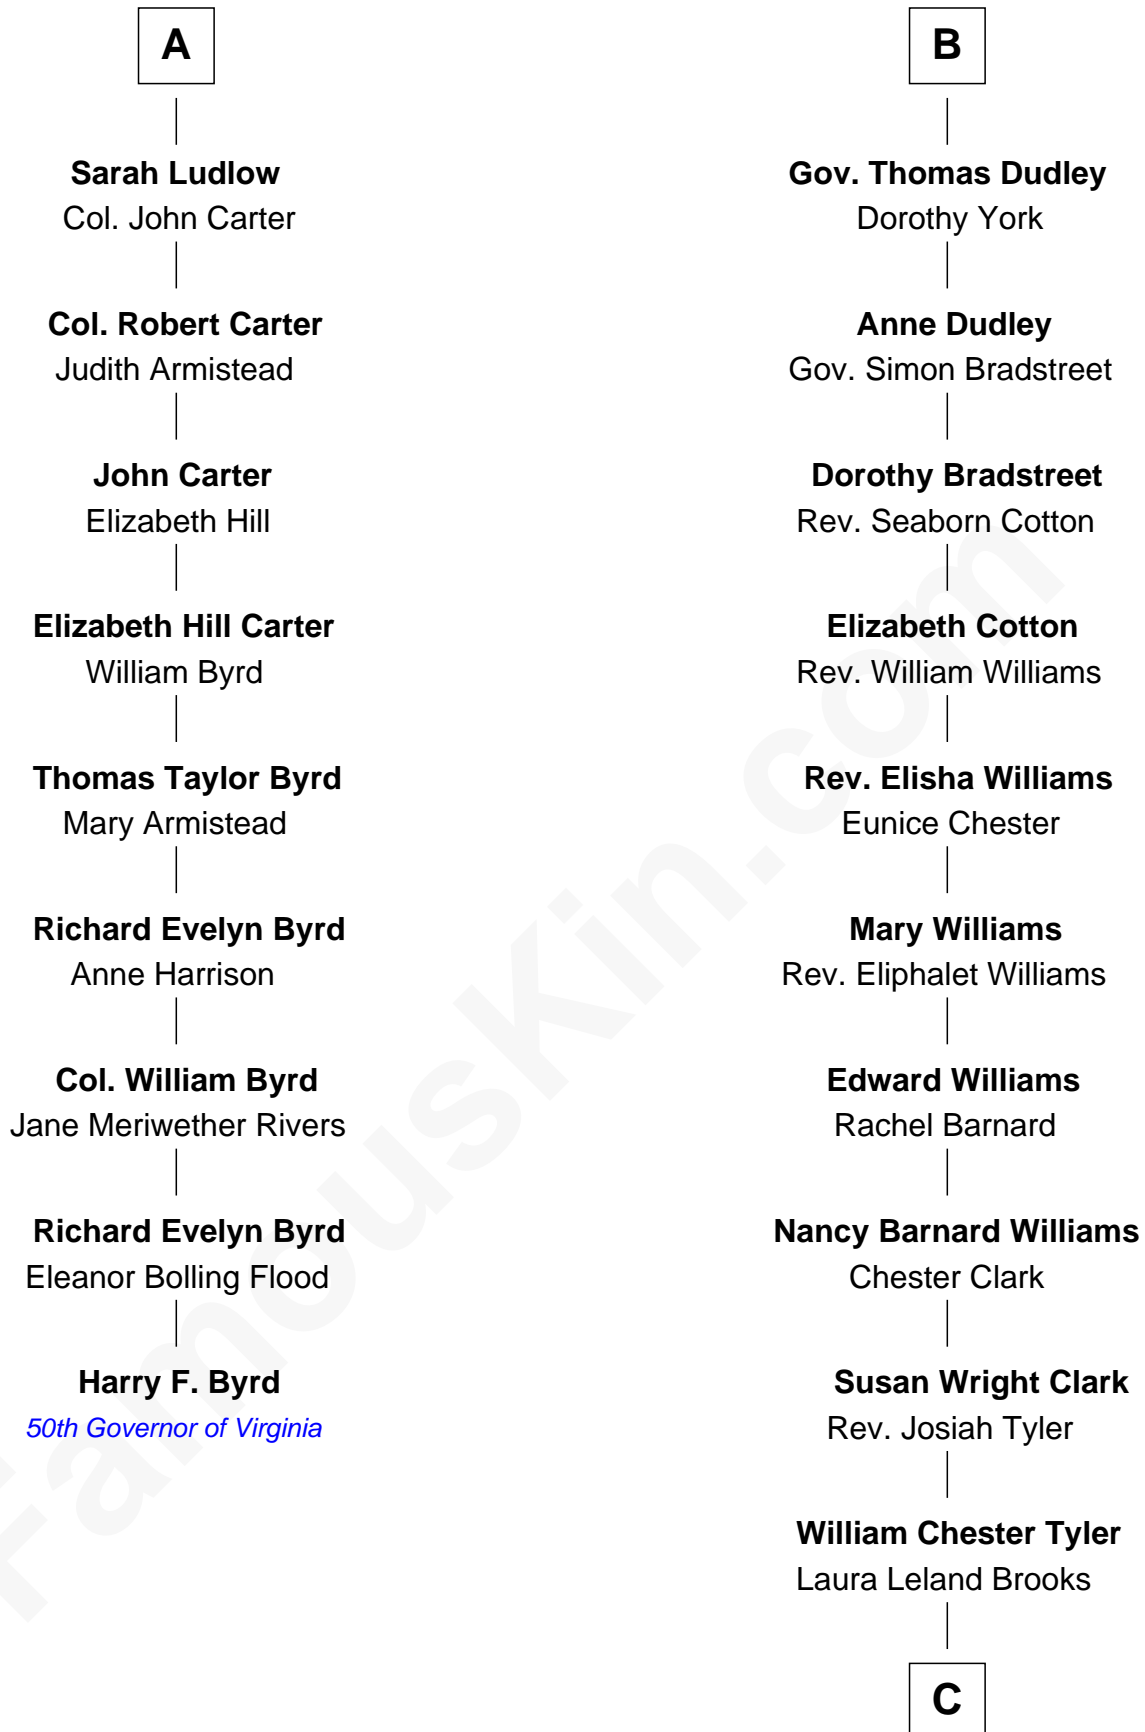

# FamousKin.com Relationship Chart of

**Harry F. Byrd**

*50th Governor of Virginia*

15th cousin 5 times removed of

**Kate Upton**

*Sports Illustrated Swimsuit Cover Model*

**Sir Walter Blount**

Sancha de Ayala

**C**

—  
**Margaret Hastings Tyler**

Charles Henry Vial

—  
**Elizabeth Brooks Vial**

Stephen Edward Upton

—  
**Jefferson Matthew Upton**

Shelley Fawn Davis

—  
**Kate Upton**