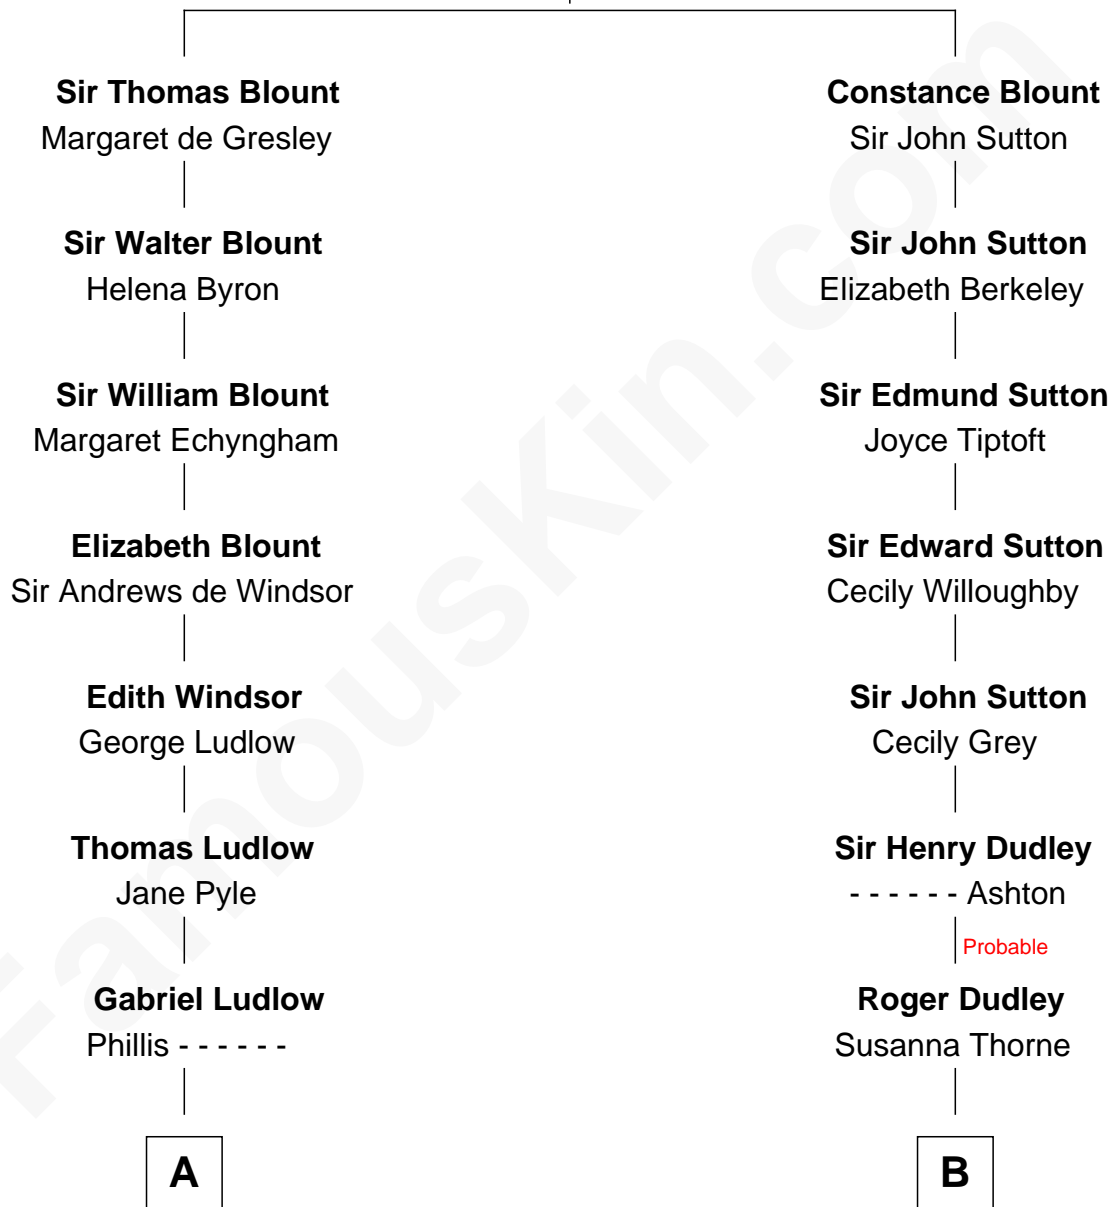

# FamousKin.com Relationship Chart of

**Harry F. Byrd**

*50th Governor of Virginia*

15th cousin 5 times removed of

**Kate Upton**

*Sports Illustrated Swimsuit Cover Model*

**Sir Walter Blount**

Sancha de Ayala

**C**

—  
**Margaret Hastings Tyler**

Charles Henry Vial

—  
**Elizabeth Brooks Vial**

Stephen Edward Upton

—  
**Jefferson Matthew Upton**

Shelley Fawn Davis

—  
**Kate Upton**