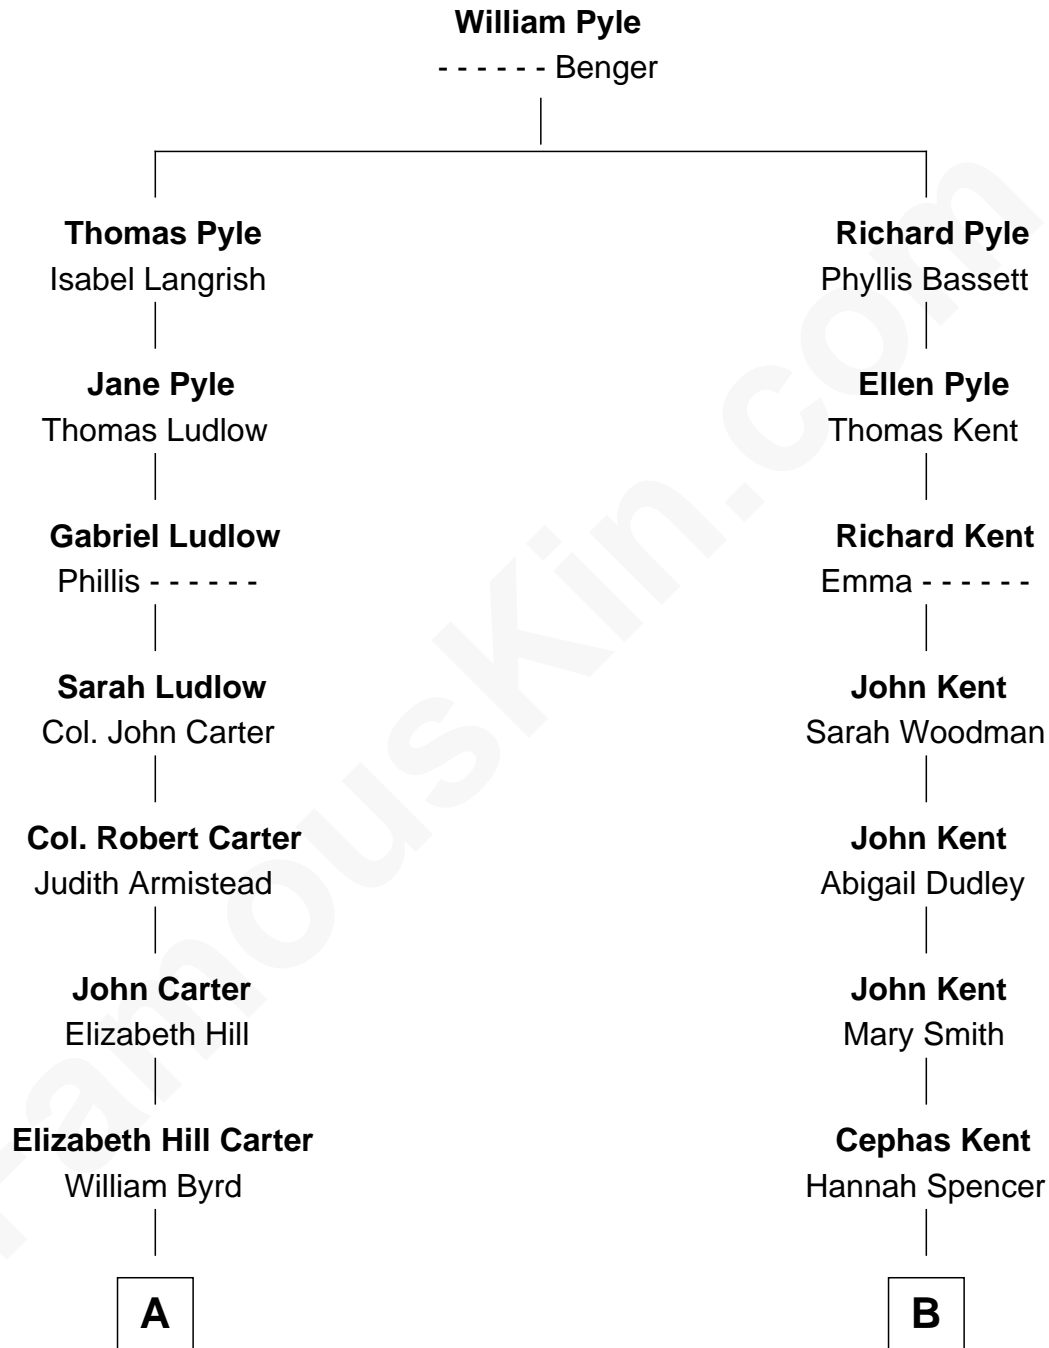

FamousKin.com Relationship Chart of

Harry F. Byrd

50th Governor of Virginia

11th cousin 3 times removed of

Kate Upton

Sports Illustrated Swimsuit Cover Model

A

Thomas Taylor Byrd

Mary Armistead

Richard Evelyn Byrd

Anne Harrison

Col. William Byrd

Jane Meriwether Rivers

Richard Evelyn Byrd

Eleanor Bolling Flood

Harry F. Byrd

50th Governor of Virginia

B

Alexander Kent

Mercy F. Gray

Mercyra Kent

Stephen Amasa Frost

Mercy Ann Frost

Henry Butler Goodrich