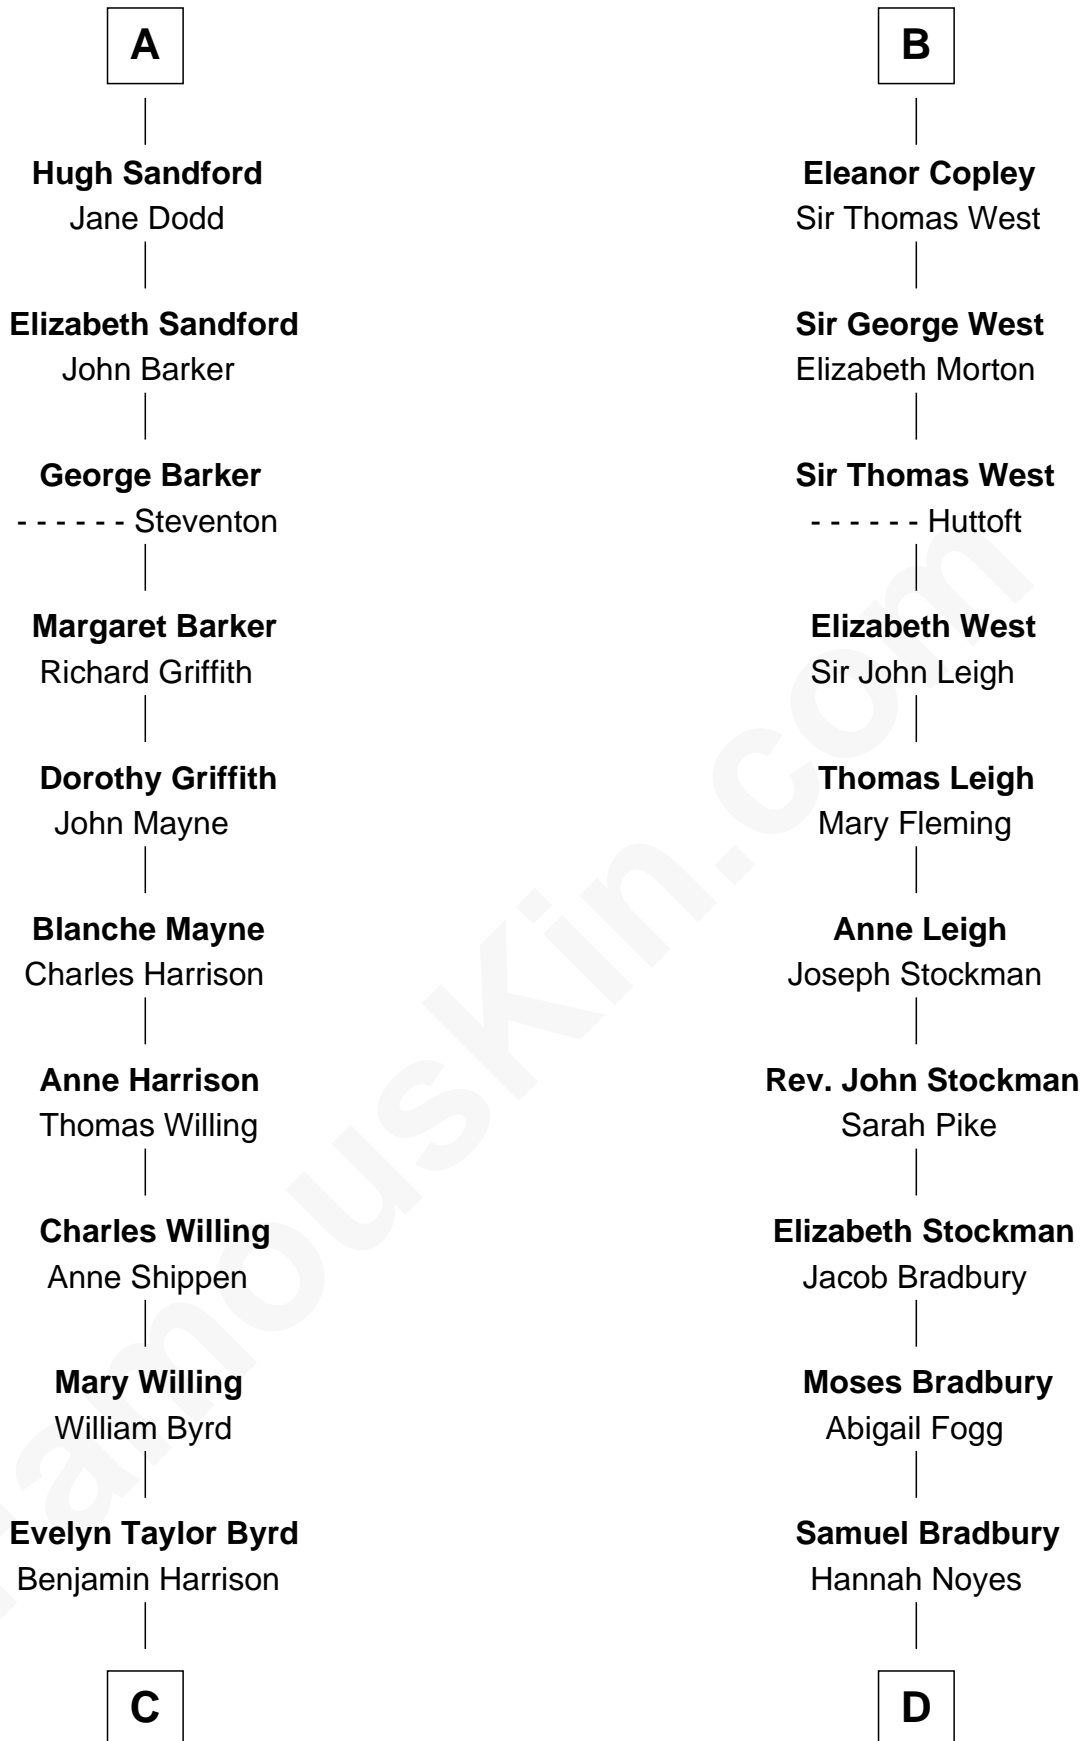

FamousKin.com Relationship Chart of

Harry F. Byrd

50th Governor of Virginia

20th cousin 1 time removed of

Ray Bradbury

Author of The Martian Chronicles

Sir Roger de Somery

Nichole d'Aubenev

C

Anne Harrison
Richard Evelyn Byrd

Col. William Byrd
Jane Meriwether Rivers

Richard Evelyn Byrd
Eleanor Bolling Flood

Harry F. Byrd
50th Governor of Virginia

D

Samuel Bradbury
Frances Mary Rohead

Samuel Irving Bradbury
Mary Adell Spaulding

Samuel Hinkston Bradbury
Minnie Alice Davis

Leonard Spaulding Bradbury
Esther Marie Moberg

Ray Bradbury
Author of The Martian Chronicles