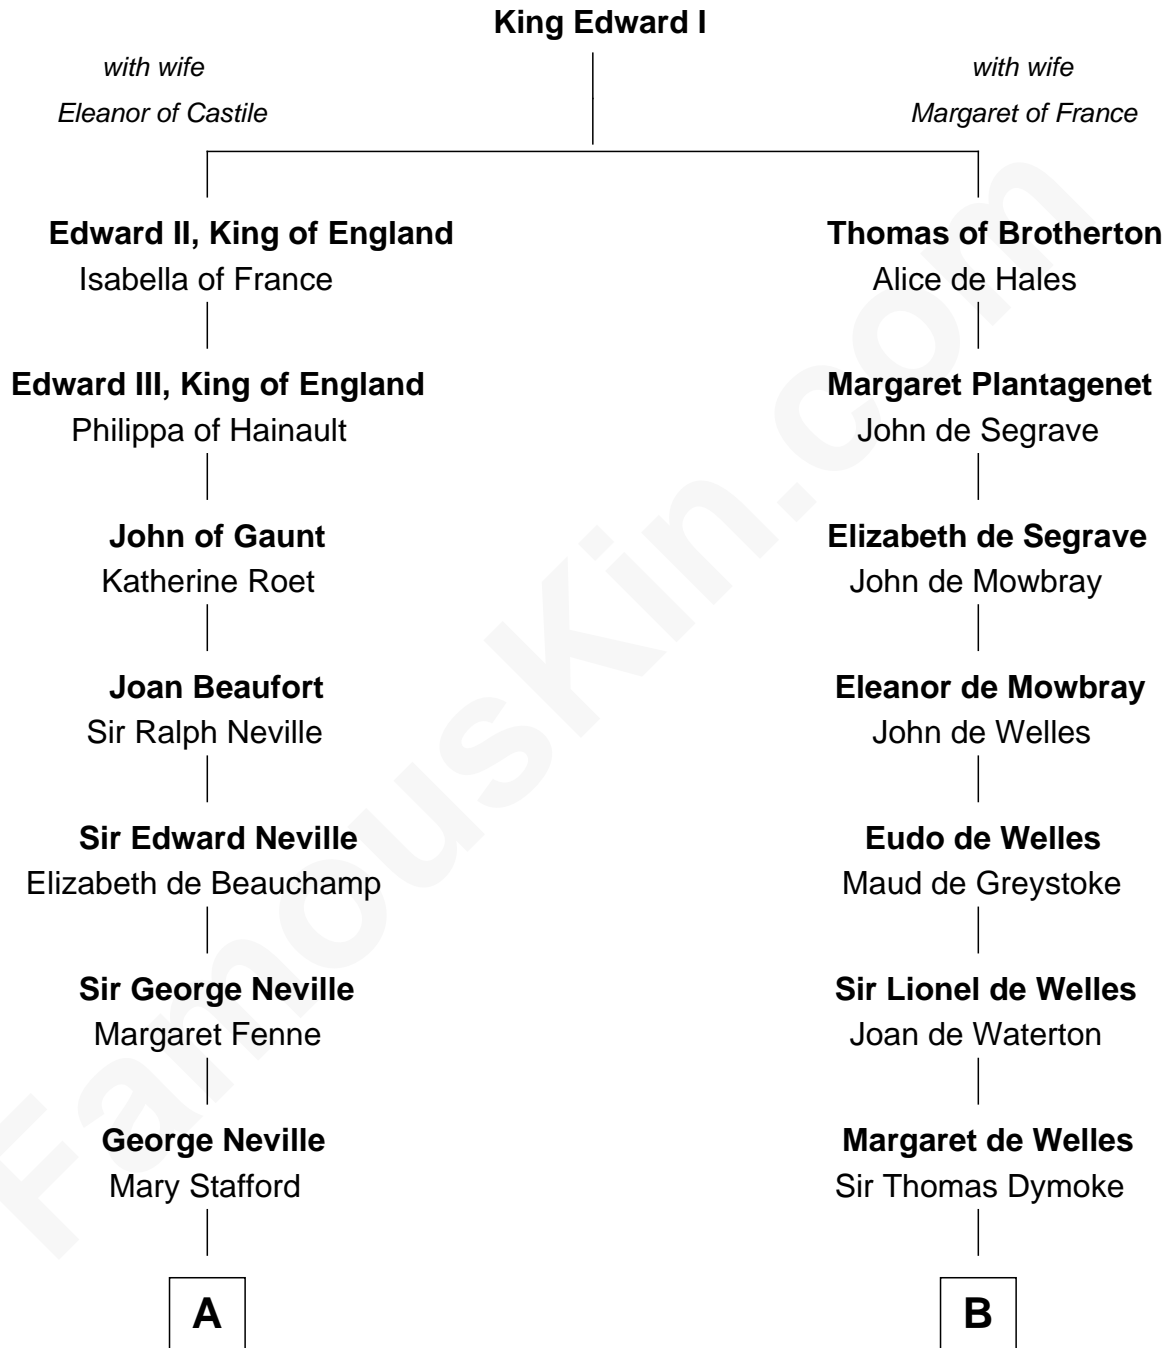

FamousKin.com Relationship Chart of

Harry F. Byrd

50th Governor of Virginia

19th cousin 2 times removed of

Ray Bradbury

Author of The Martian Chronicles

C

Col. William Byrd
Jane Meriwether Rivers

Richard Evelyn Byrd
Eleanor Bolling Flood

Harry F. Byrd
50th Governor of Virginia

D

Samuel Bradbury
Frances Mary Rohead

Samuel Irving Bradbury
Mary Adell Spaulding

Samuel Hinkston Bradbury
Minnie Alice Davis