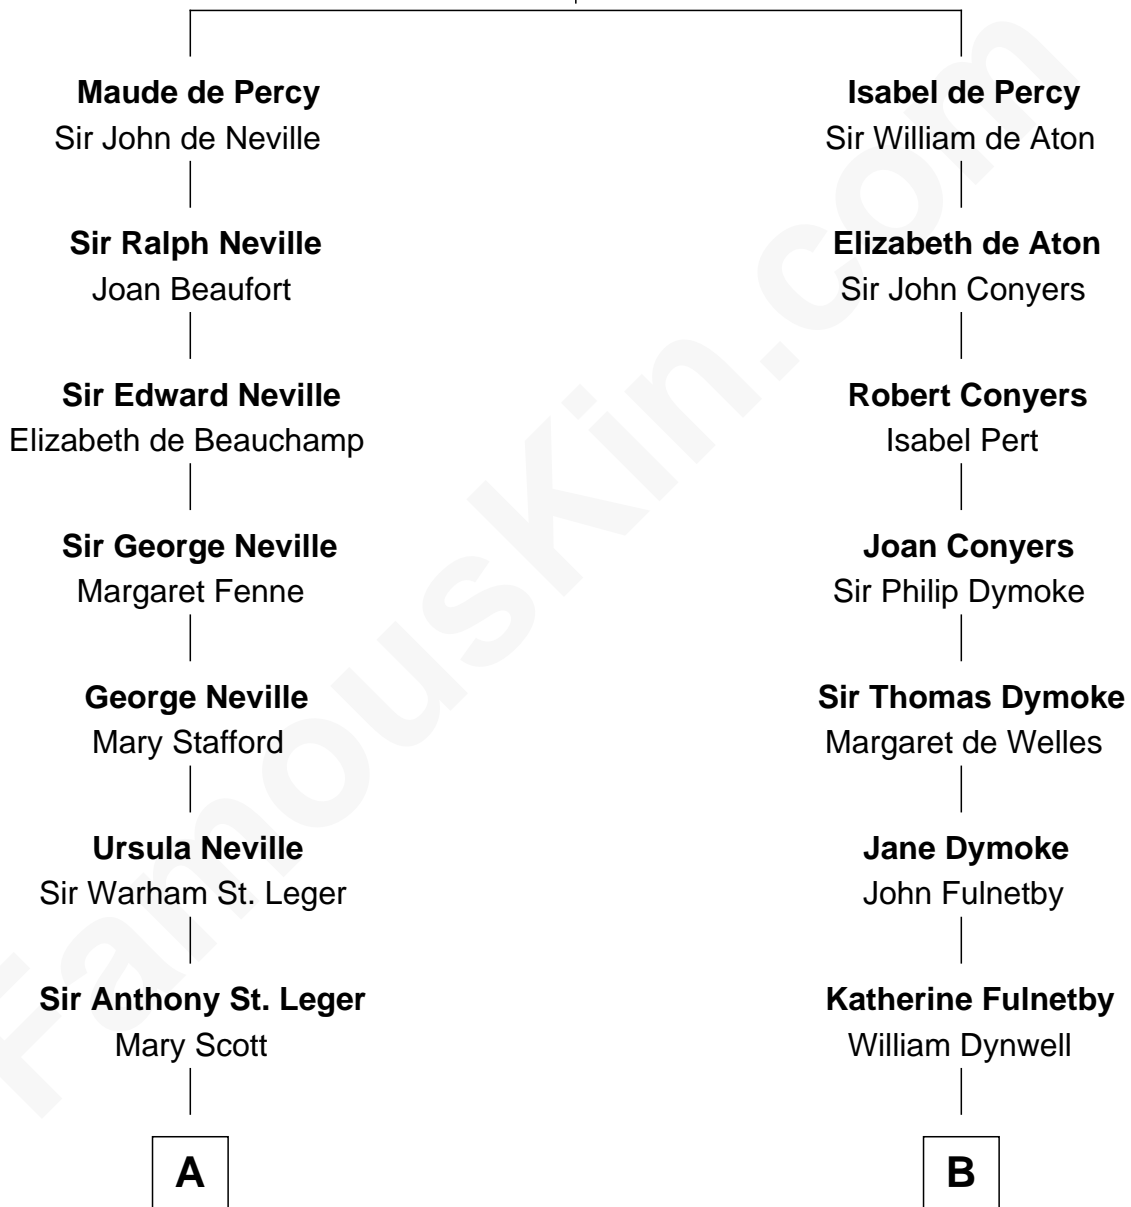

# FamousKin.com Relationship Chart of

**Harry F. Byrd**

*50th Governor of Virginia*

17th cousin 2 times removed of

**Ray Bradbury**

*Author of The Martian Chronicles*

**Sir Henry de Percy**

Idoine de Clifford

**C**

—  
**Samuel Hinkston Bradbury**

Minnie Alice Davis

—  
**Leonard Spaulding Bradbury**

Esther Marie Moberg

—  
**Ray Bradbury**

*Author of [The Martian Chronicles](#)*

FamousKin.com