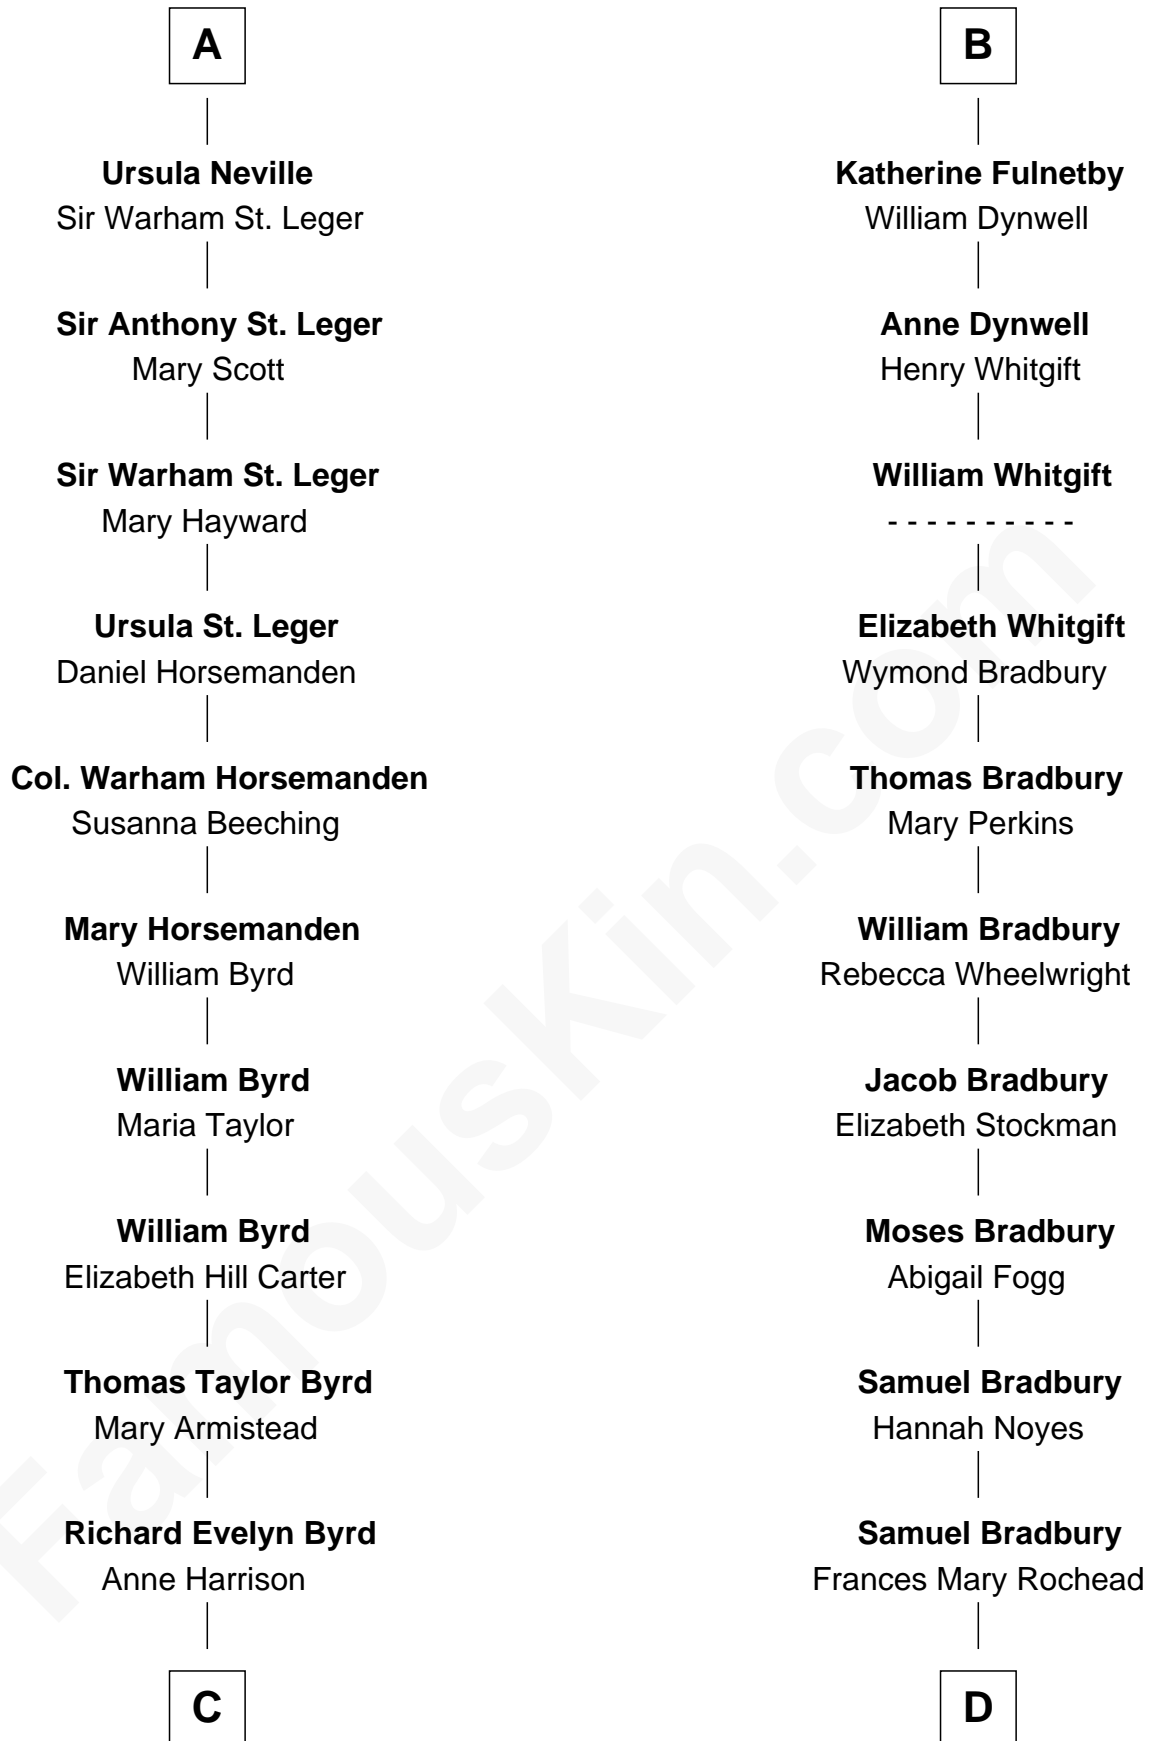

FamousKin.com Relationship Chart of

Harry F. Byrd

50th Governor of Virginia

19th cousin 1 time removed of

Ray Bradbury

Author of The Martian Chronicles

Sir Maurice de Berkeley

Eve la Zouche

Sir Robert de Clifford

Sir Roger de Clifford

Maud de Beauchamp

Katherine de Clifford

Sir Ralph de Greystoke

Maud de Greystoke

Eudo de Welles

Sir Lionel de Welles

Joan de Waterton

Margaret de Welles

Sir Thomas Dymoke

Jane Dymoke

John Fulnetby

B

C

Col. William Byrd
Jane Meriwether Rivers

Richard Evelyn Byrd
Eleanor Bolling Flood

Harry F. Byrd
50th Governor of Virginia

D

Samuel Irving Bradbury
Mary Adell Spaulding

Samuel Hinkston Bradbury
Minnie Alice Davis

Leonard Spaulding Bradbury
Esther Marie Moberg