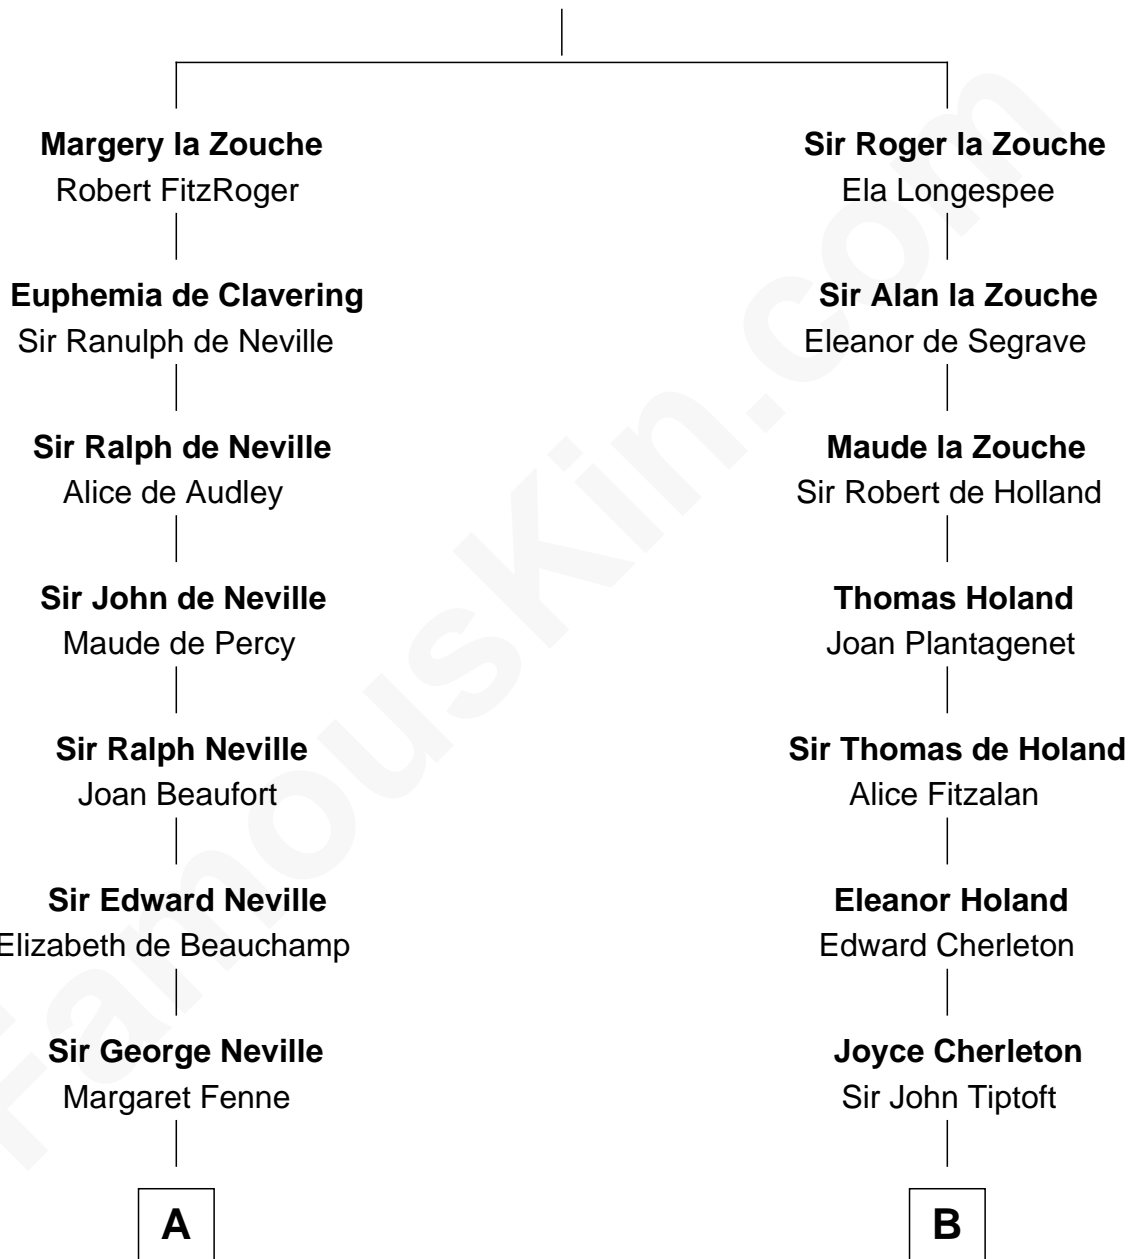

FamousKin.com Relationship Chart of

Harry F. Byrd

50th Governor of Virginia

16th cousin 4 times removed of

George Washington

1st U.S. President

Alan la Zouche

Ellen de Quincy

C

Richard Evelyn Byrd

Anne Harrison

Col. William Byrd

Jane Meriwether Rivers

Richard Evelyn Byrd

Eleanor Bolling Flood

Harry F. Byrd

50th Governor of Virginia

FamousKin.com