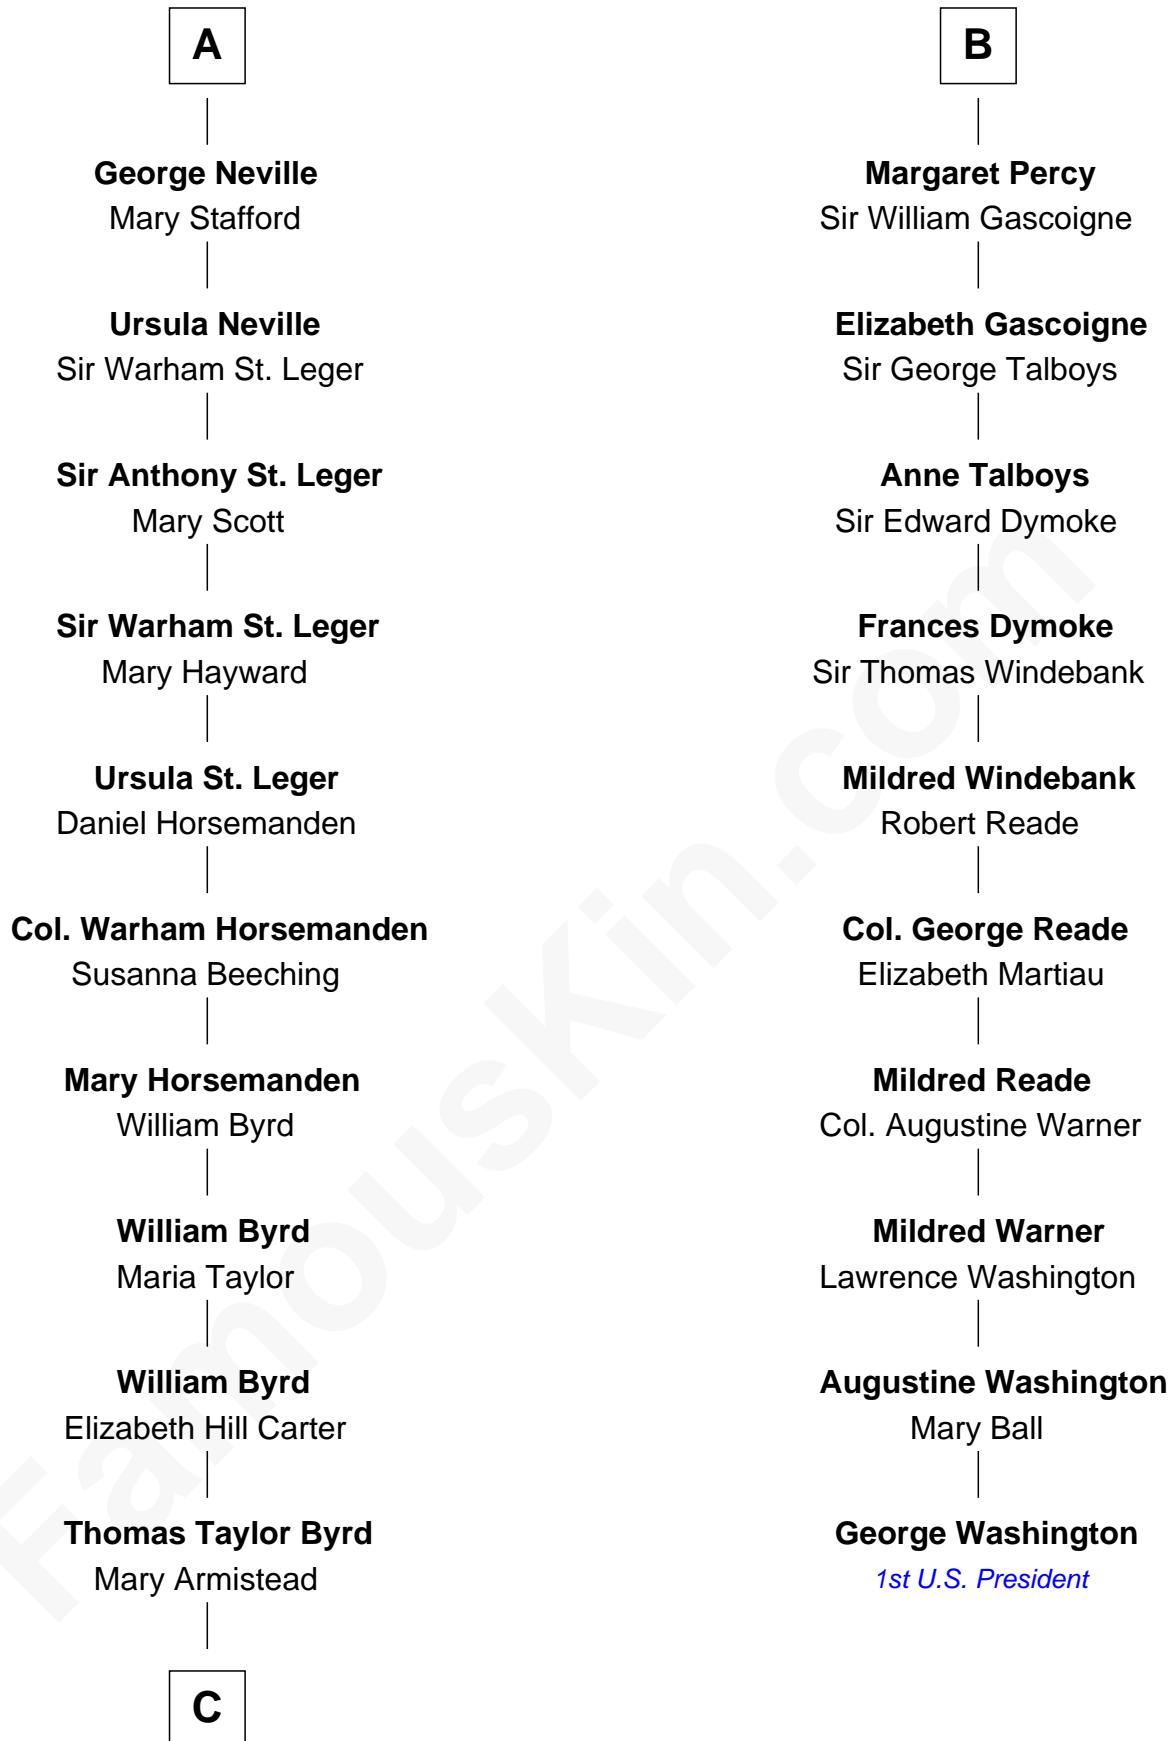

# FamousKin.com Relationship Chart of

**Harry F. Byrd**

*50th Governor of Virginia*

16th cousin 4 times removed of

**George Washington**

*1st U.S. President*

**Sir Robert de Neville**

**C**

Richard Evelyn Byrd

Anne Harrison

Col. William Byrd

Jane Meriwether Rivers

Richard Evelyn Byrd

Eleanor Bolling Flood

Harry F. Byrd

*50th Governor of Virginia*