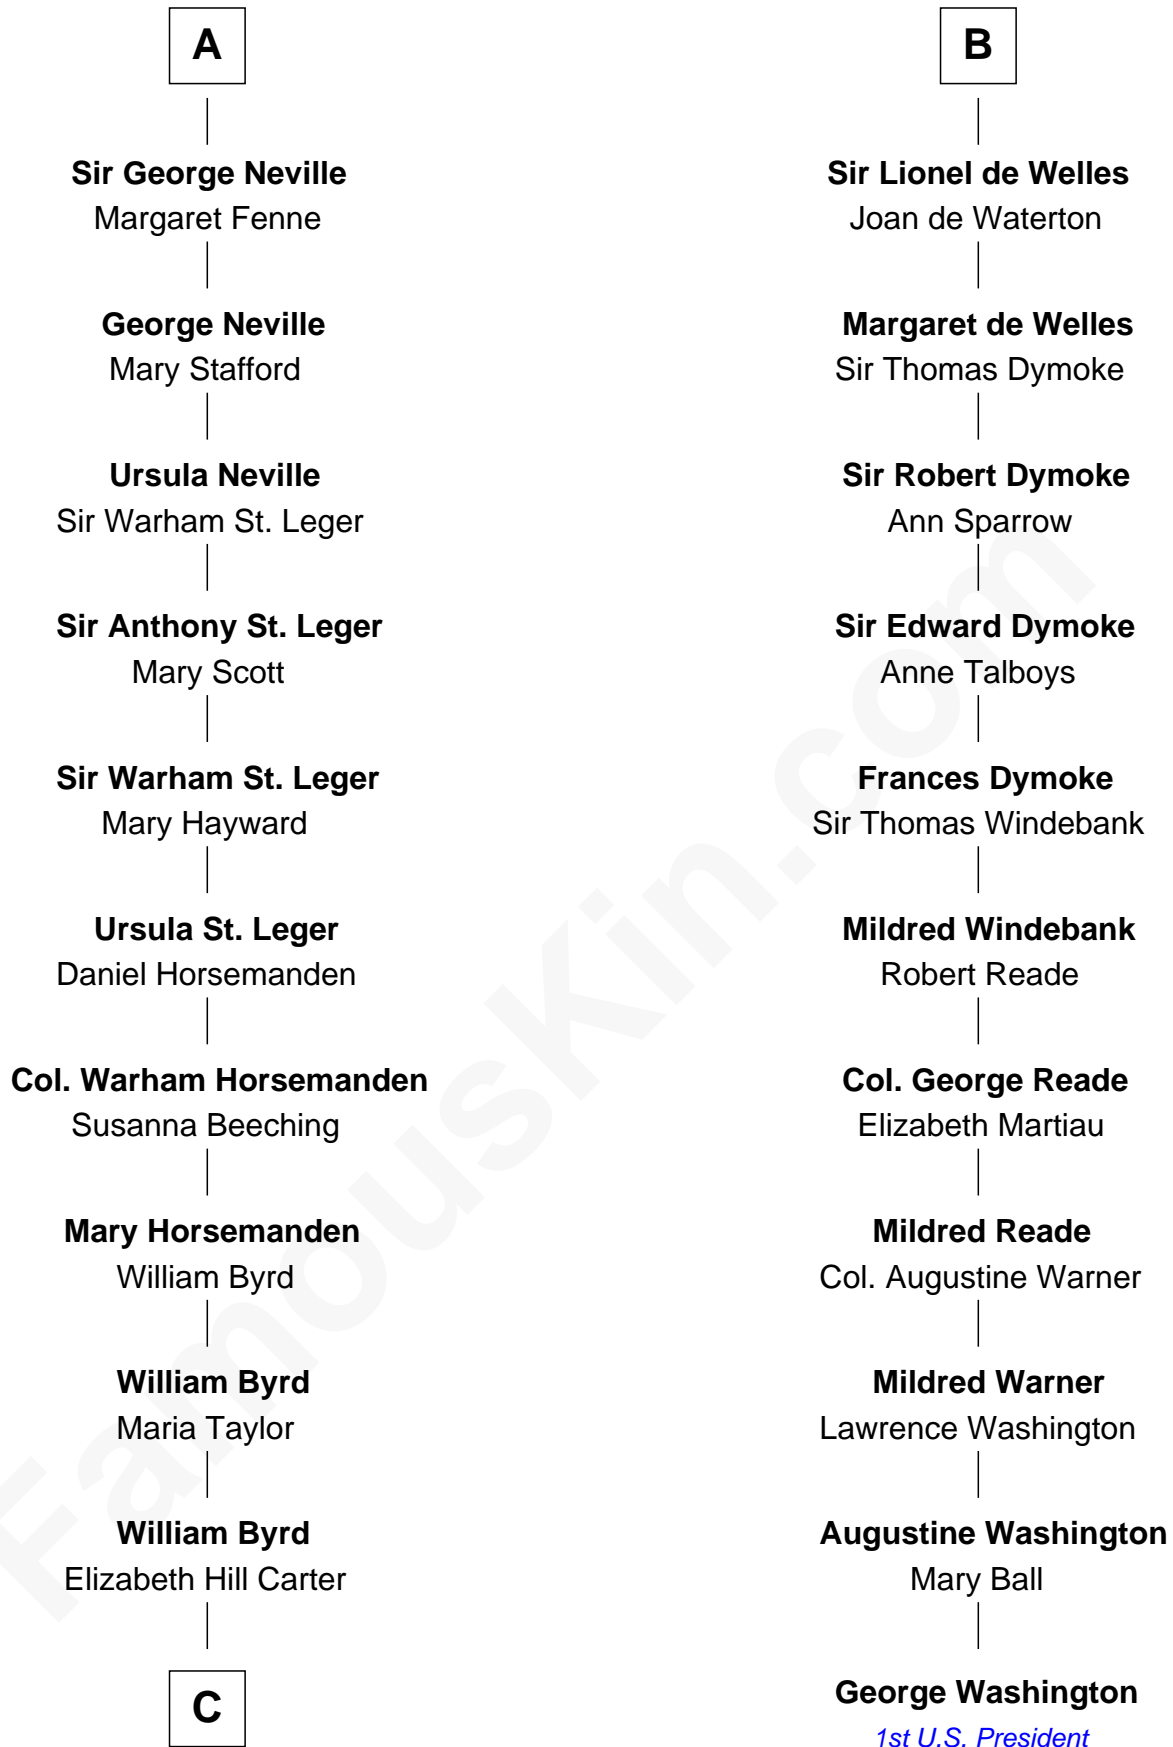

FamousKin.com Relationship Chart of

Harry F. Byrd

50th Governor of Virginia

17th cousin 4 times removed of

George Washington

1st U.S. President

C

Thomas Taylor Byrd

Mary Armistead

Richard Evelyn Byrd

Anne Harrison

Col. William Byrd

Jane Meriwether Rivers

Richard Evelyn Byrd

Eleanor Bolling Flood

Harry F. Byrd

50th Governor of Virginia

FamousKin.com