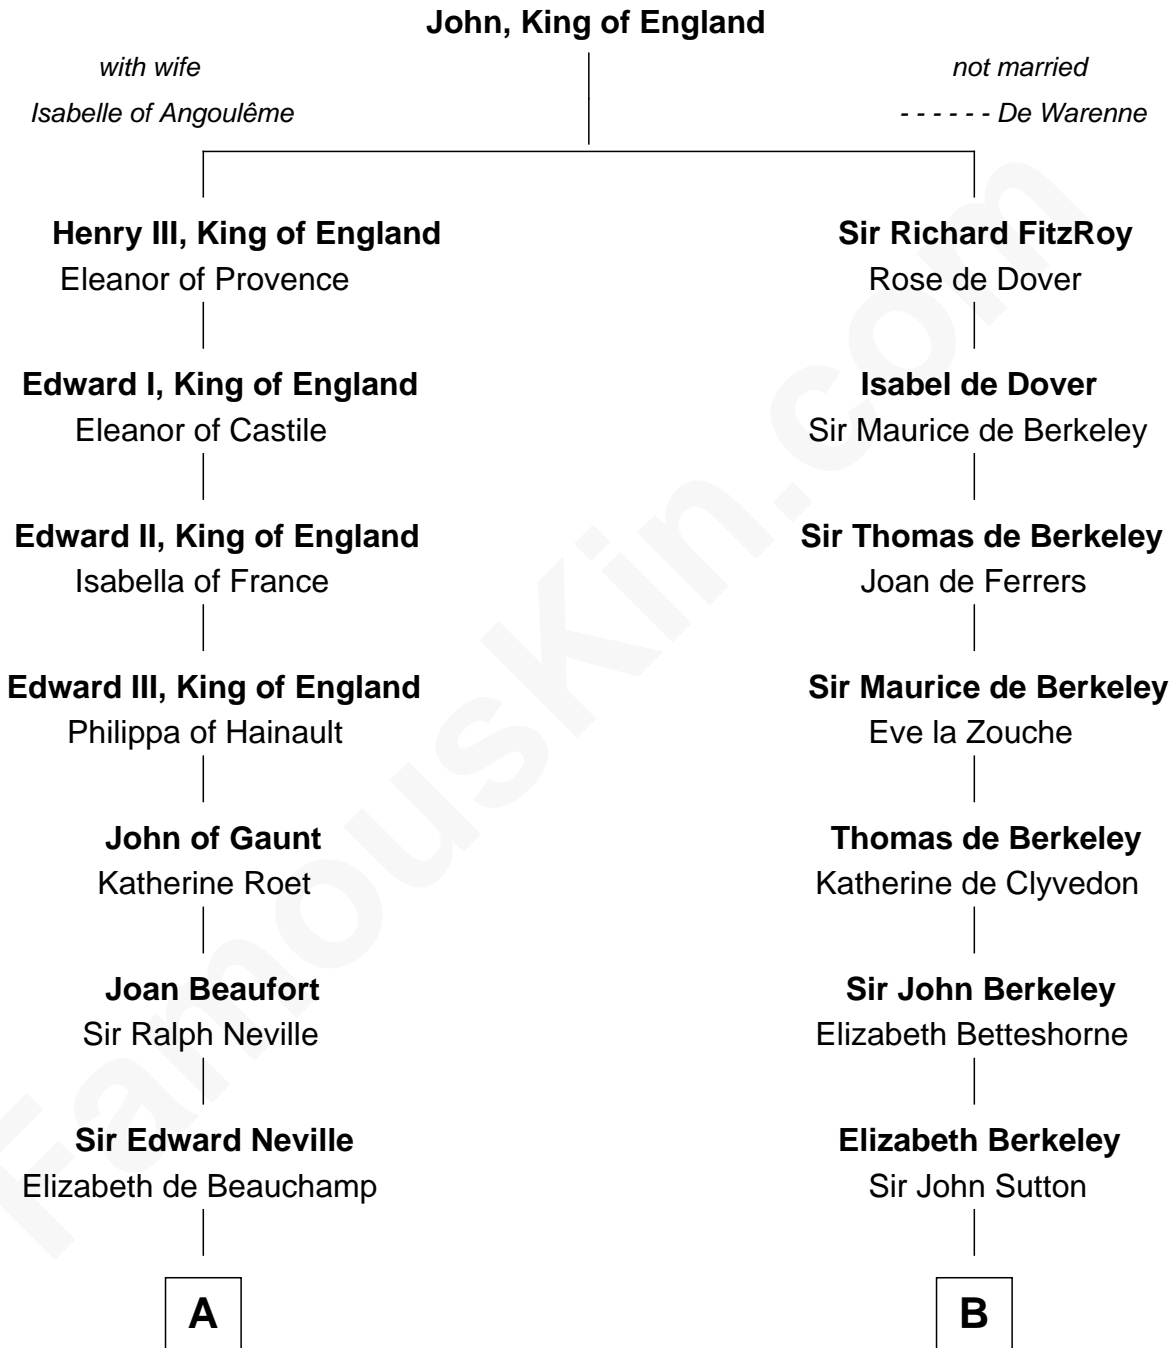

FamousKin.com Relationship Chart of

Harry F. Byrd

50th Governor of Virginia

16th cousin 5 times removed of

George Washington

1st U.S. President

C

Thomas Taylor Byrd

Mary Armistead

Richard Evelyn Byrd

Anne Harrison

Col. William Byrd

Jane Meriwether Rivers

Richard Evelyn Byrd

Eleanor Bolling Flood

Harry F. Byrd

50th Governor of Virginia

FamousKin.com