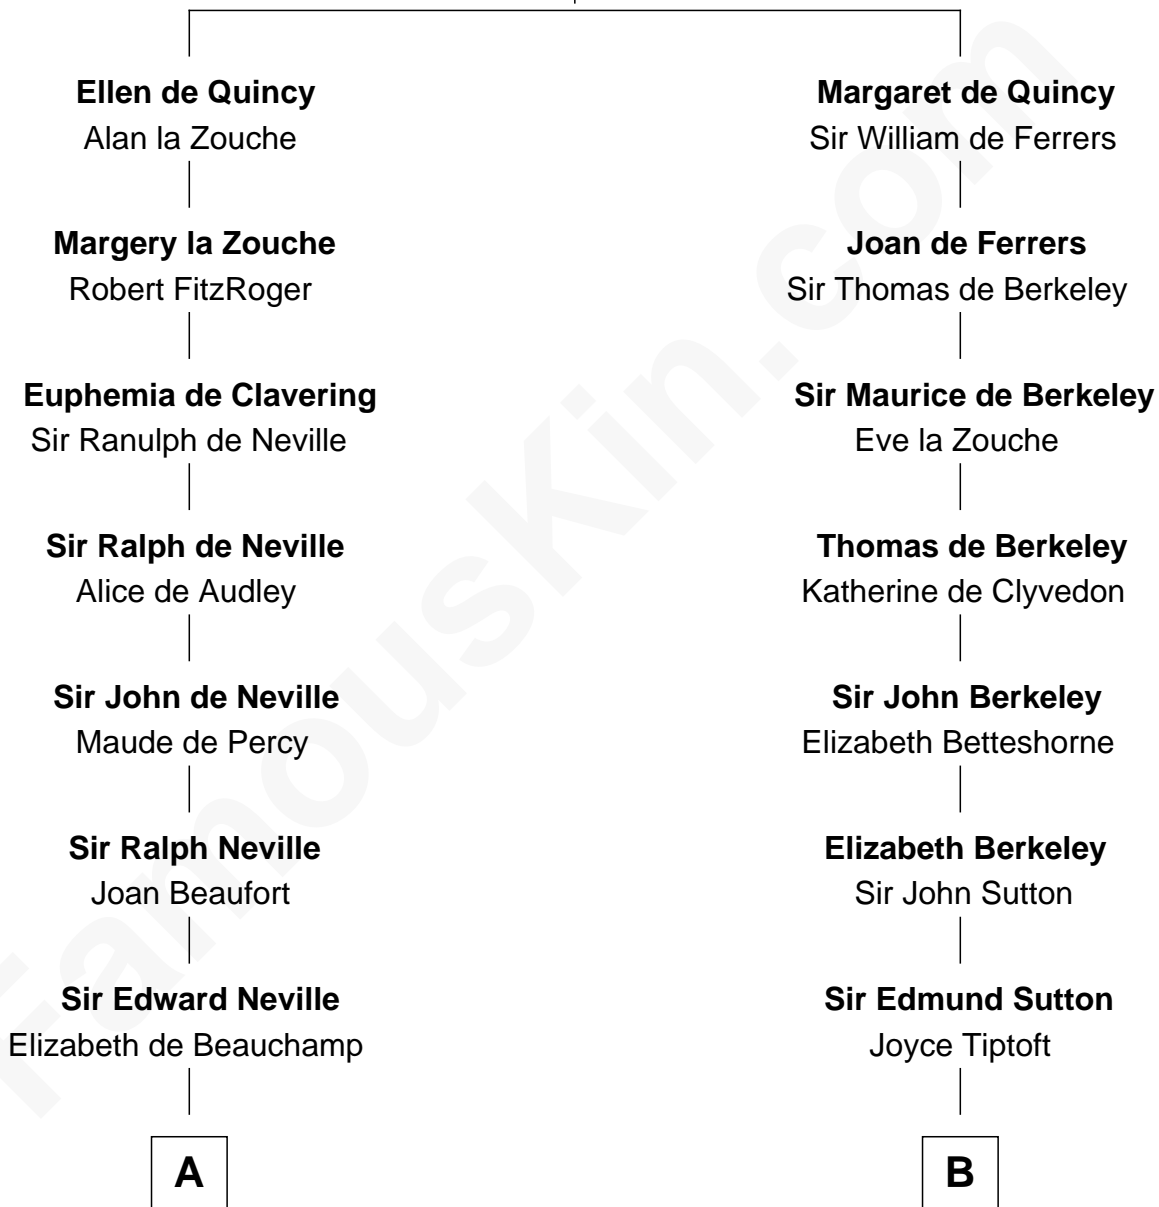

FamousKin.com Relationship Chart of

Harry F. Byrd

50th Governor of Virginia

15th cousin 6 times removed of

George Washington

1st U.S. President

Sir Roger de Quincy

Helen of Galloway

C

Thomas Taylor Byrd

Mary Armistead

Richard Evelyn Byrd

Anne Harrison

Col. William Byrd

Jane Meriwether Rivers

Richard Evelyn Byrd