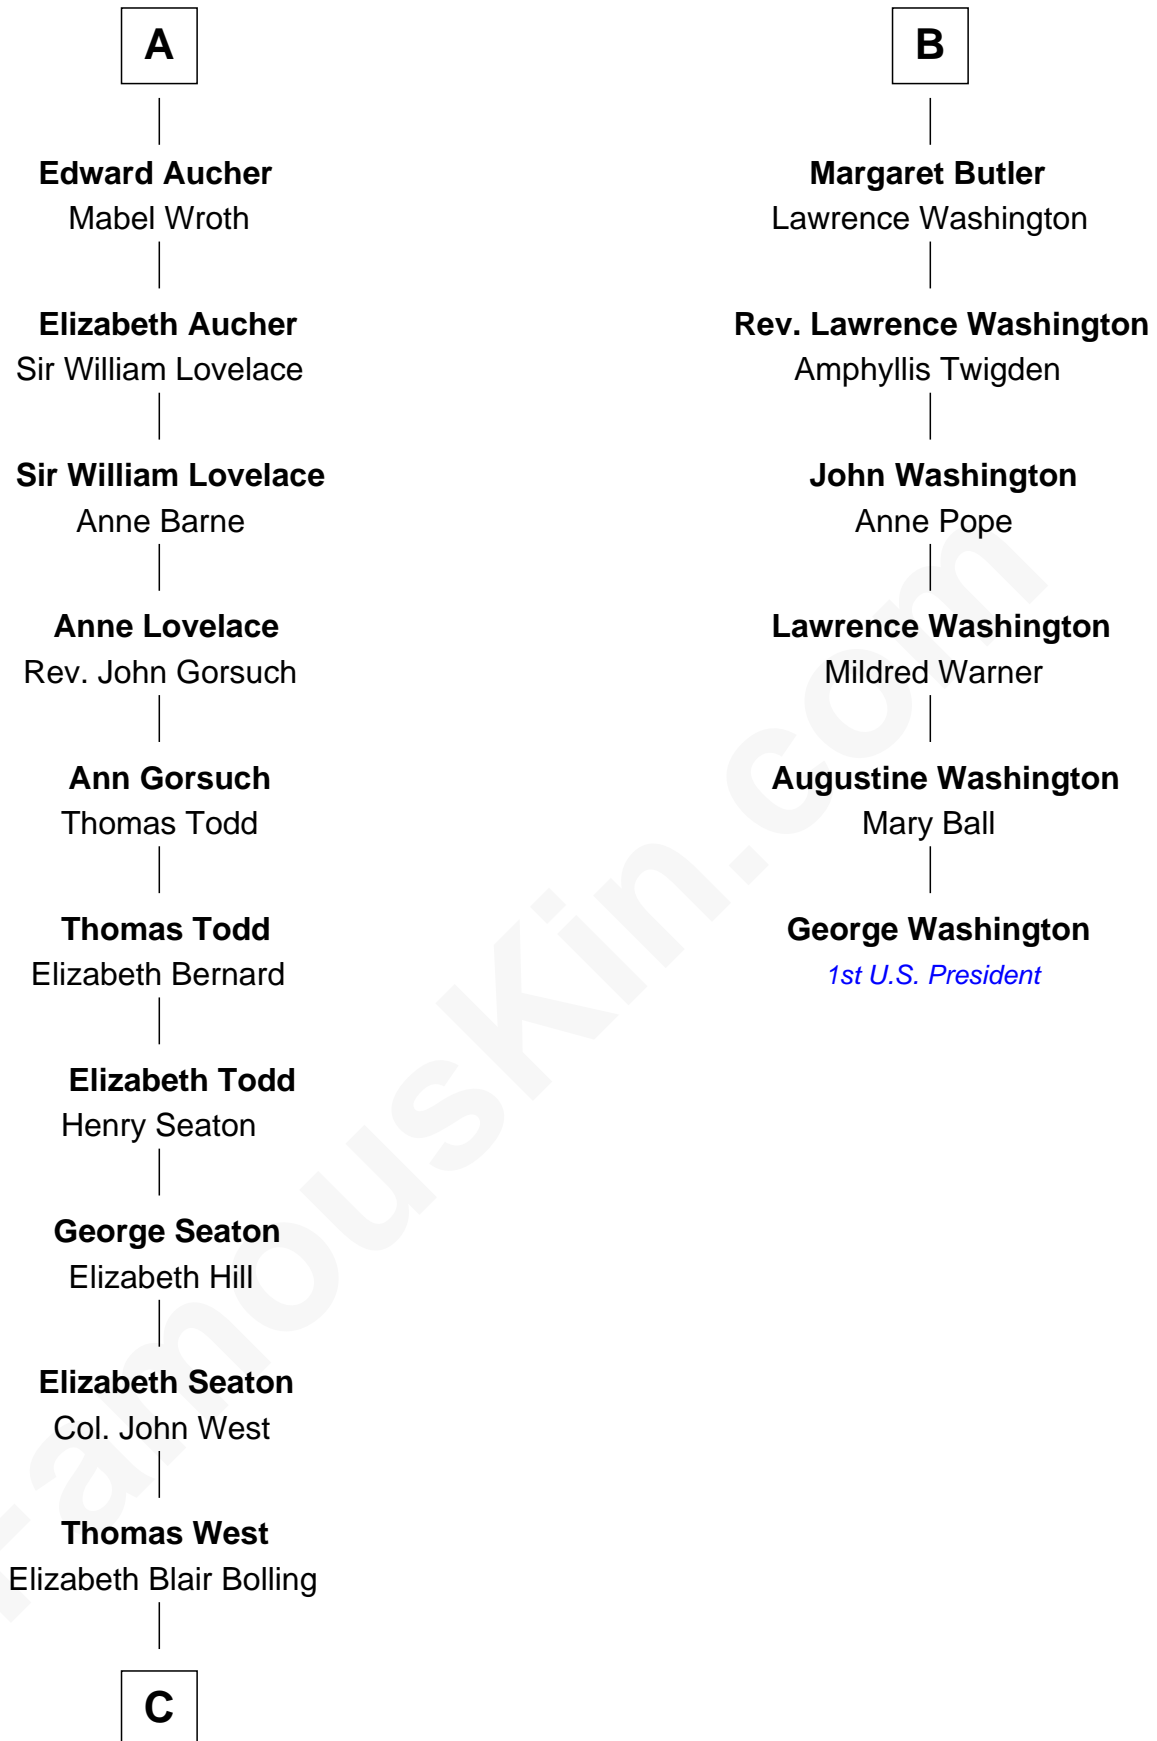

FamousKin.com Relationship Chart of

Harry F. Byrd

50th Governor of Virginia

12th cousin 9 times removed of

George Washington

1st U.S. President

Richard Fitzalan

*with wife
Isabel le Despencer*

Sir Edmund Sutton

Philippa Tyrrell

Thomas Cornwallis

Sir John Sutton

Anne Clarell

Sir William Cornwallis

Elizabeth Stanford

Margaret Sutton

John Butler

Affa Cornwallis

Sir Anthony Aucher

William Butler

Margaret Greeke

A

B

C

Eliza Bolling West
Dr. Joel Walker Flood

Col. Henry De La Warr Flood
Mary Elizabeth Trent

Joel Walker Flood
Ella Faulkner

Eleanor Bolling Flood
Richard Evelyn Byrd

Harry F. Byrd
50th Governor of Virginia

FamousKin.com