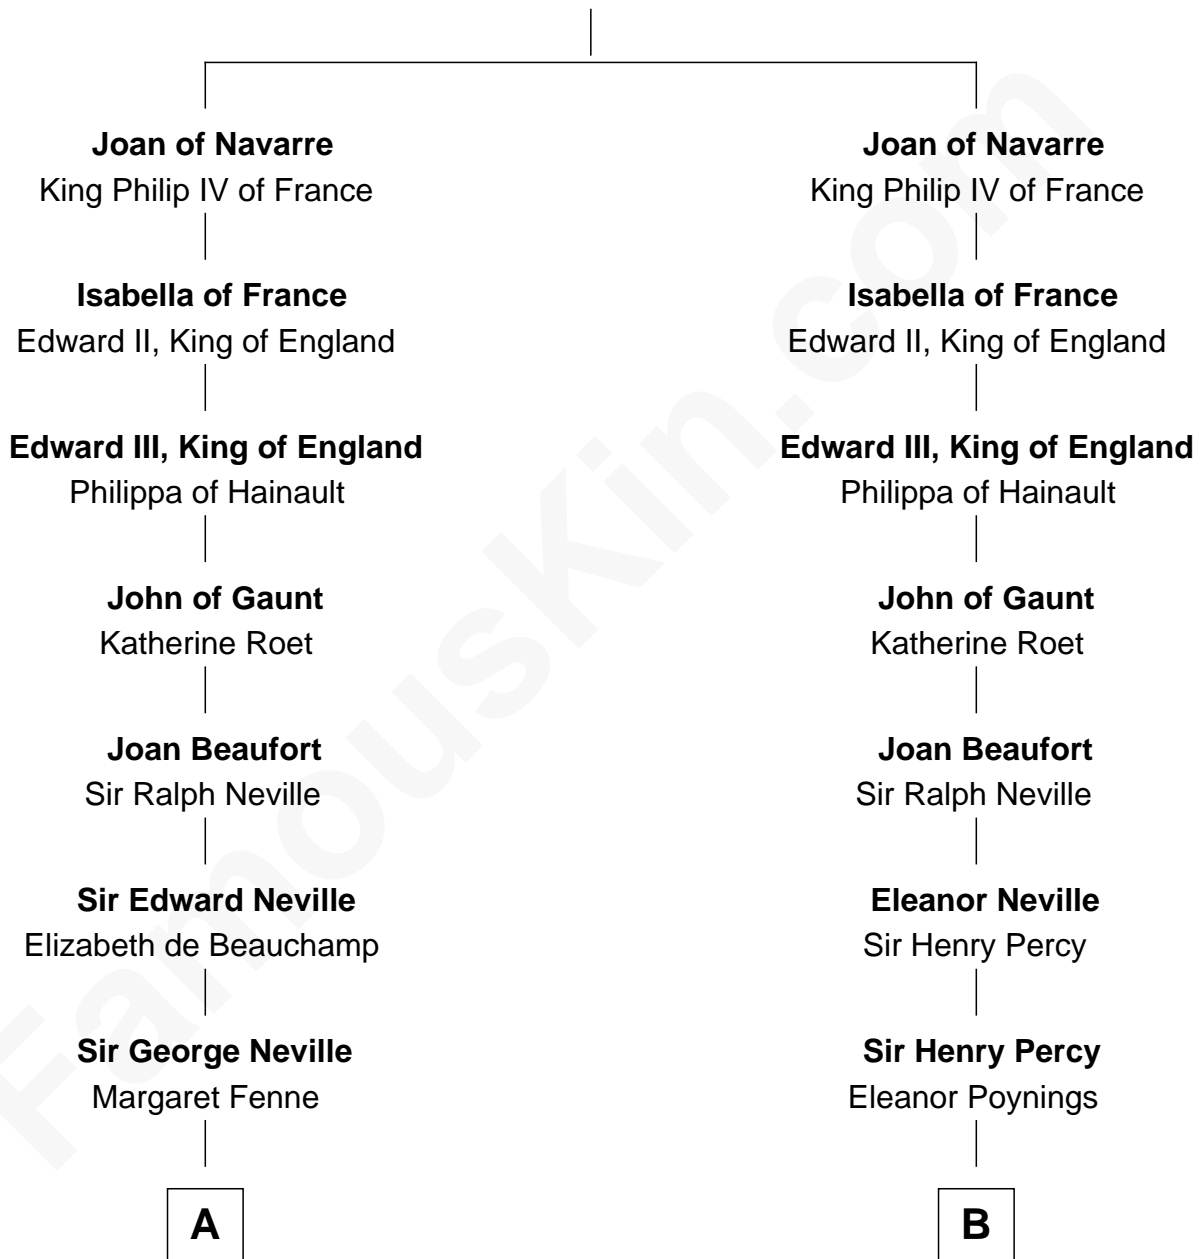

FamousKin.com Relationship Chart of

Harry F. Byrd

50th Governor of Virginia

16th cousin 4 times removed of

George Washington

1st U.S. President

King Henry I of Navarre

Blanche of Artois

C

Richard Evelyn Byrd

Anne Harrison

Col. William Byrd
Jane Meriwether Rivers

Richard Evelyn Byrd
Eleanor Bolling Flood

Harry F. Byrd
50th Governor of Virginia

FamousKin.com