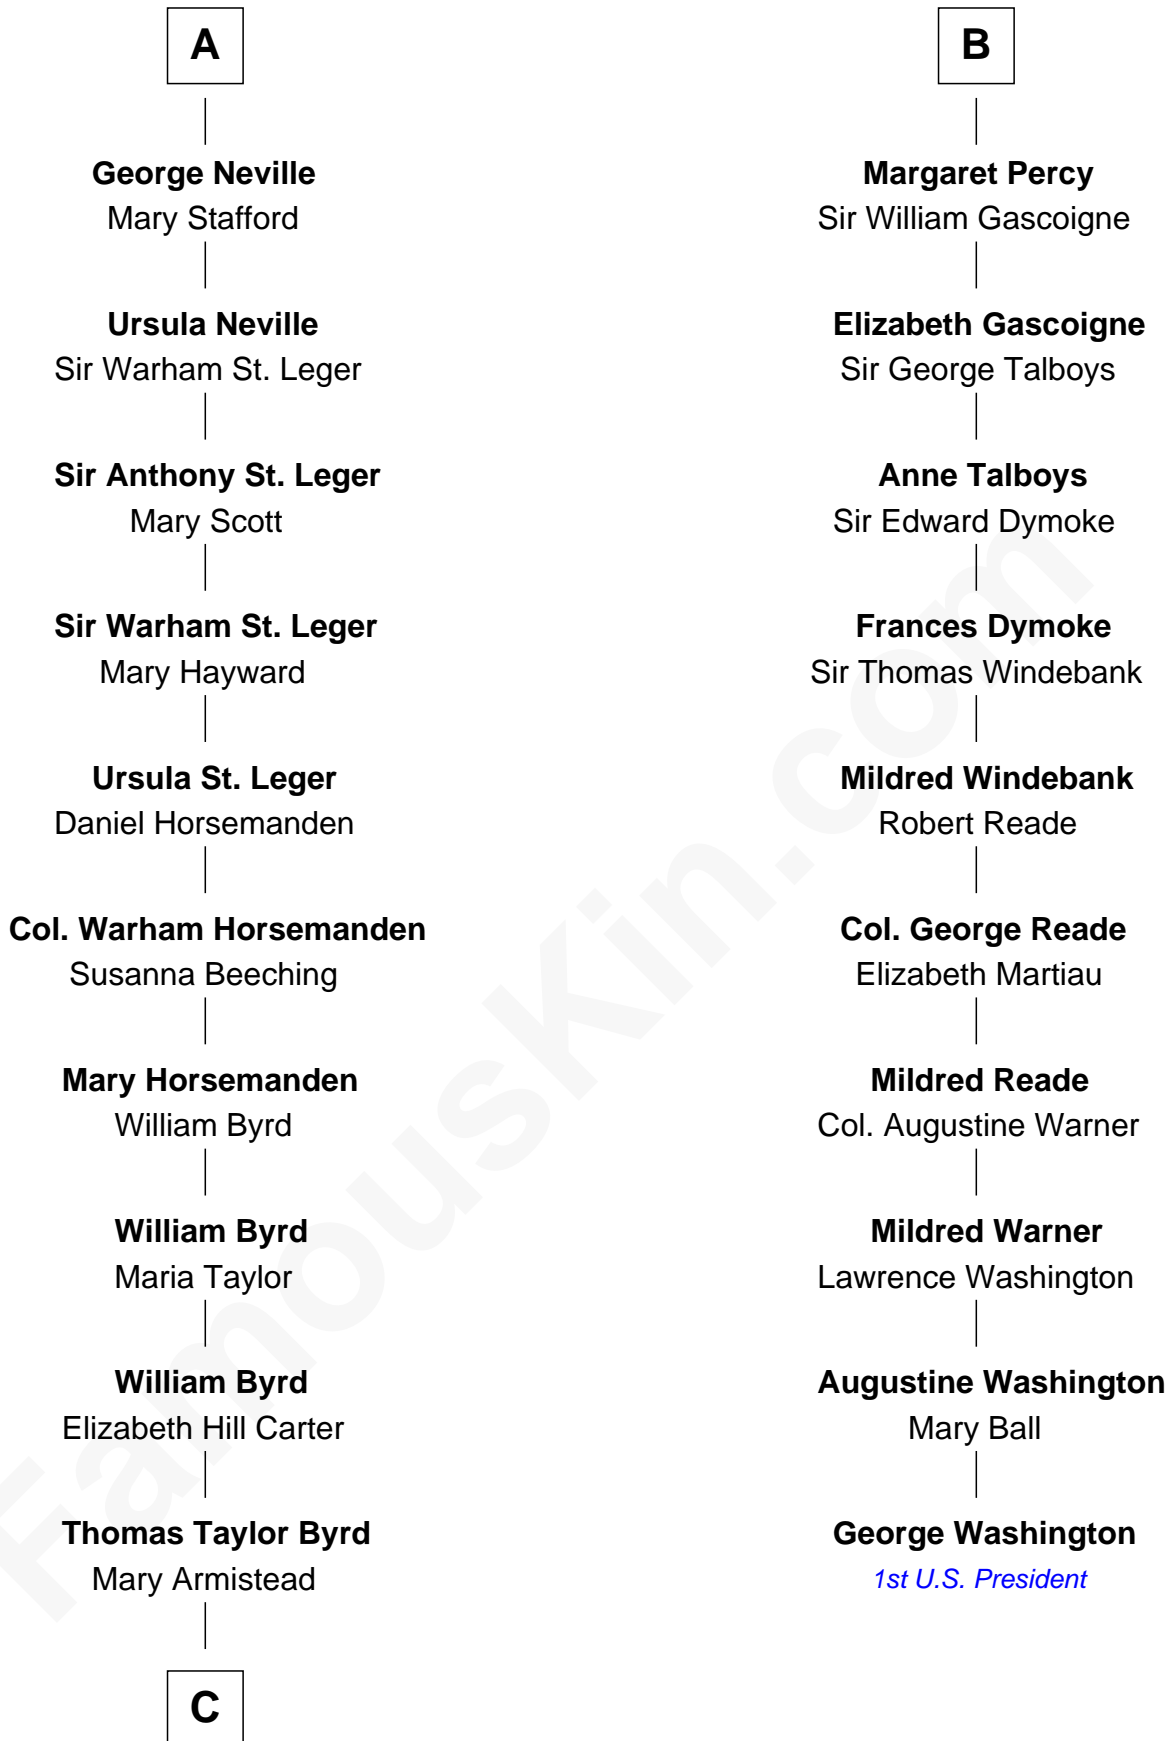

FamousKin.com Relationship Chart of

Harry F. Byrd

50th Governor of Virginia

16th cousin 4 times removed of

George Washington

1st U.S. President

King Henry I of Navarre

Blanche of Artois

C

Richard Evelyn Byrd

Anne Harrison

Col. William Byrd
Jane Meriwether Rivers

Richard Evelyn Byrd
Eleanor Bolling Flood

Harry F. Byrd
50th Governor of Virginia

FamousKin.com