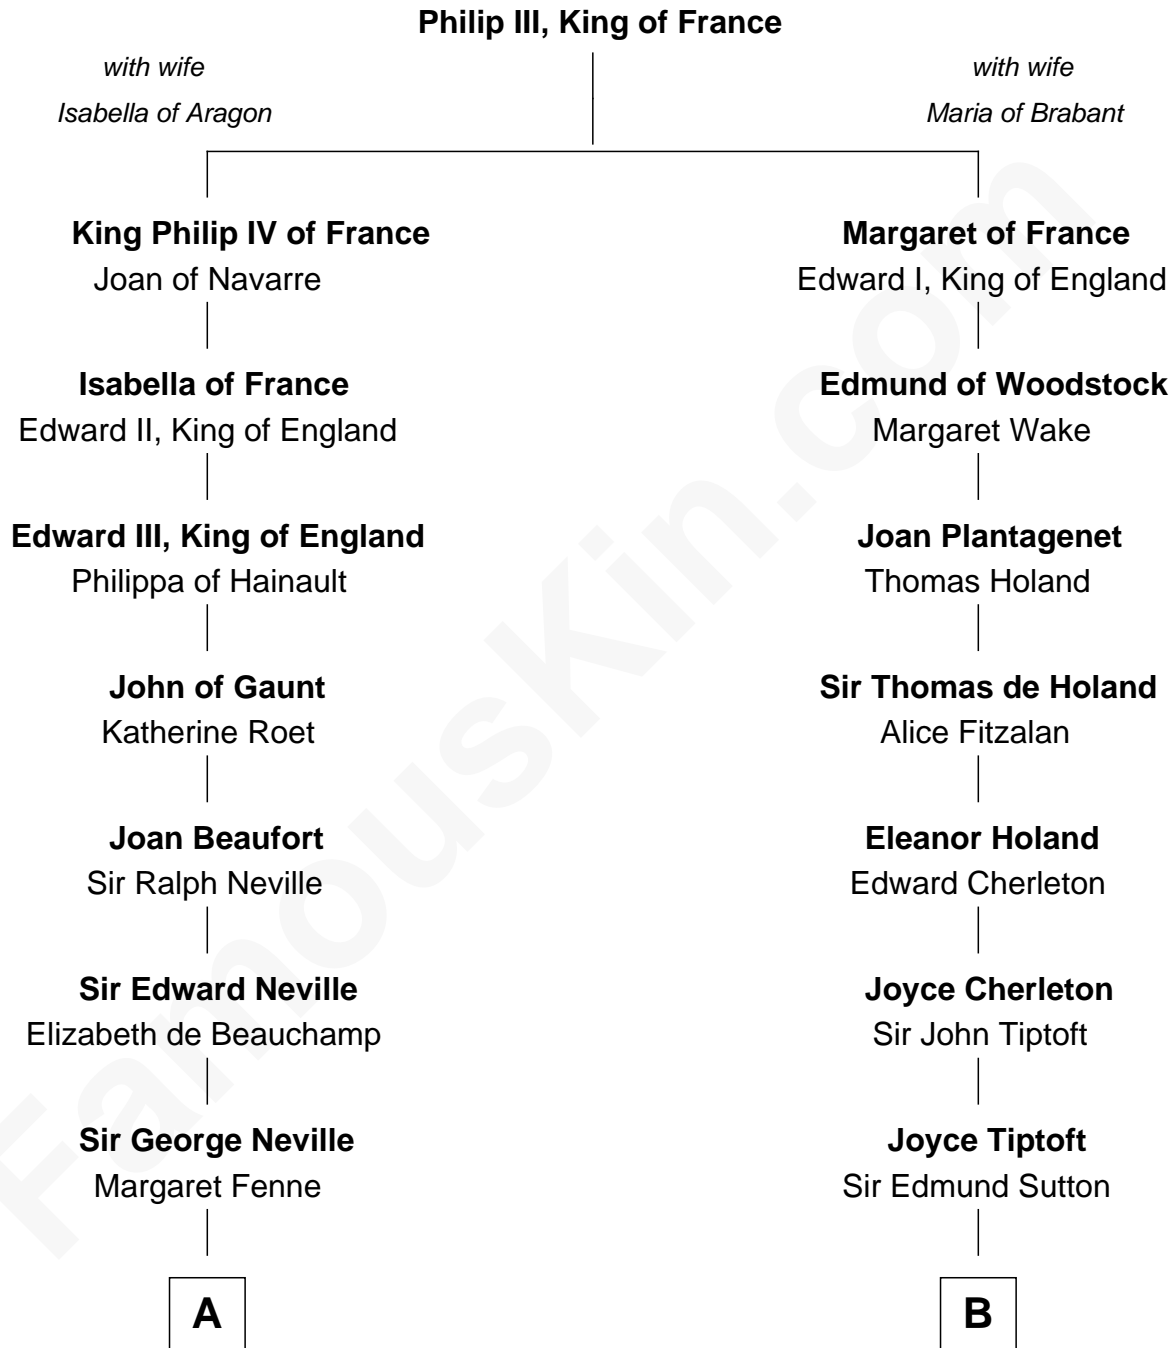

FamousKin.com Relationship Chart of

Harry F. Byrd

50th Governor of Virginia

15th cousin 5 times removed of

George Washington

1st U.S. President

C

Richard Evelyn Byrd

Anne Harrison

Col. William Byrd

Jane Meriwether Rivers

Richard Evelyn Byrd

Eleanor Bolling Flood

Harry F. Byrd

50th Governor of Virginia

FamousKin.com