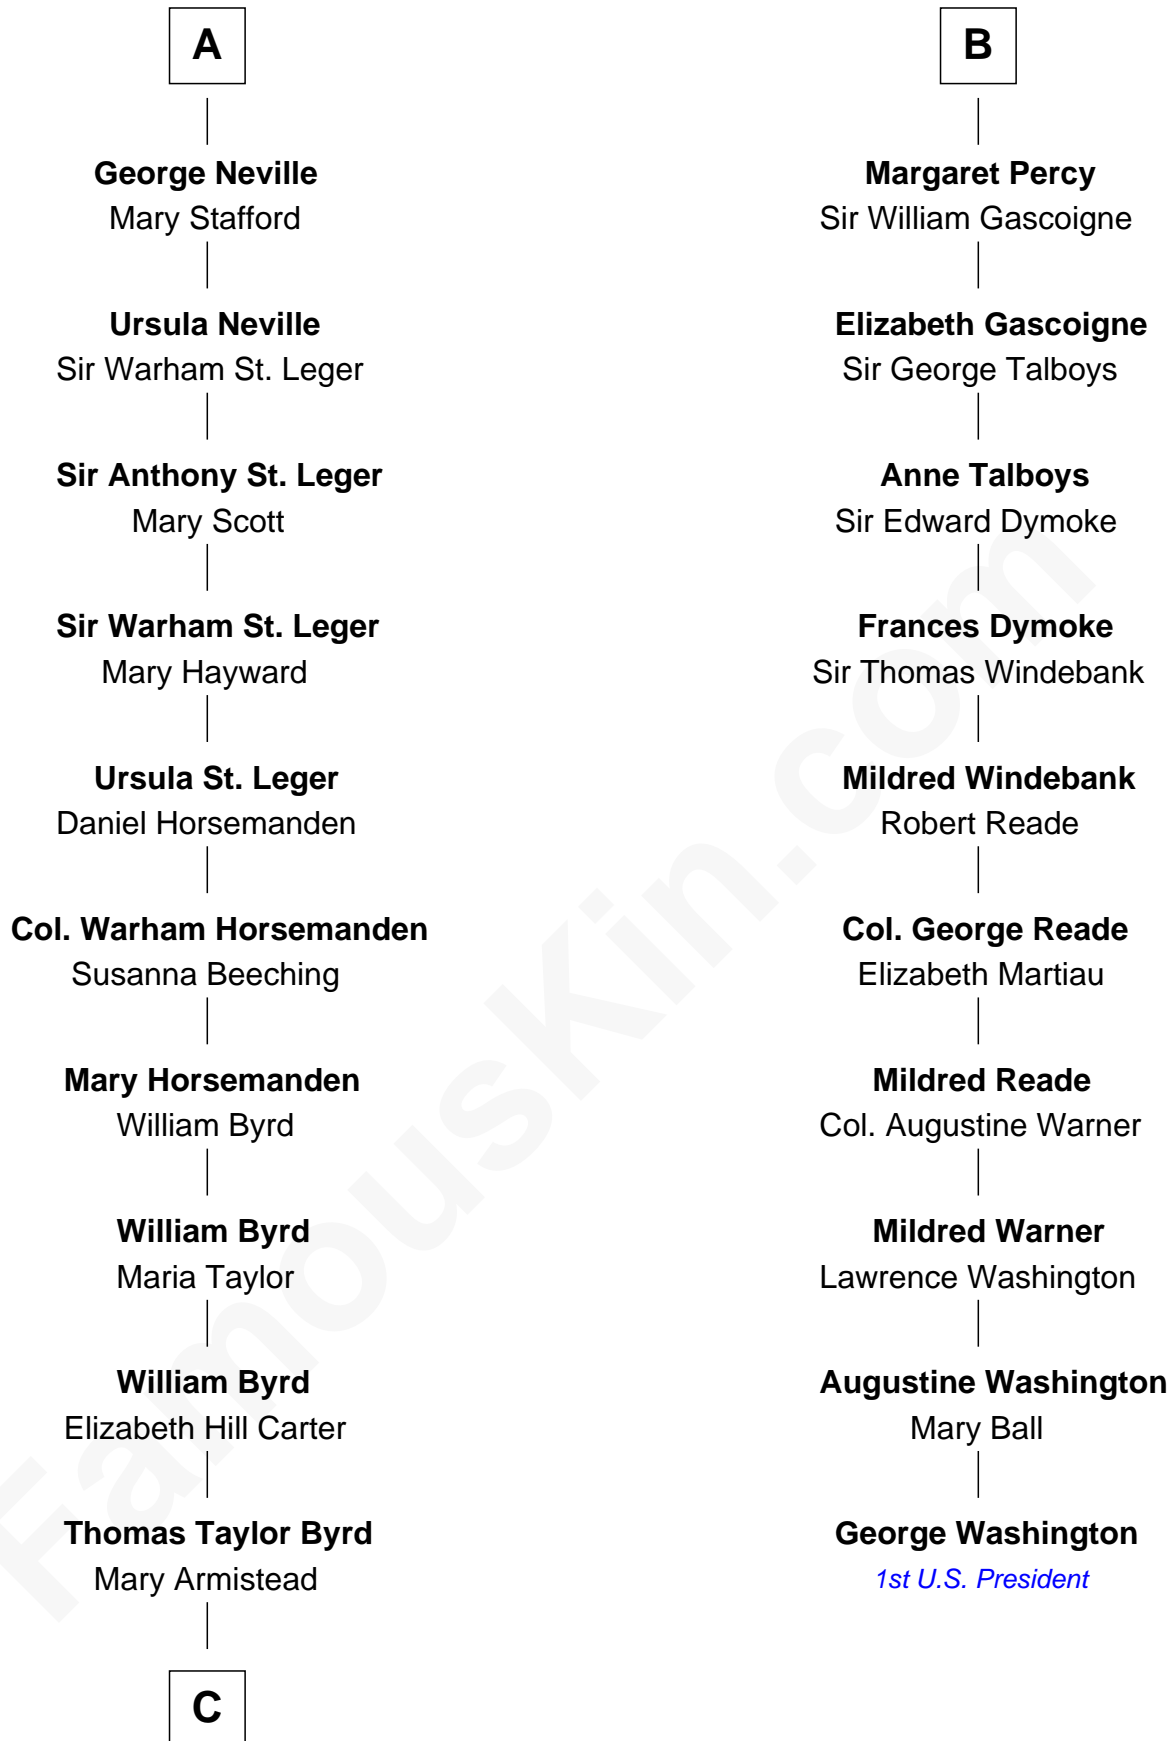

FamousKin.com Relationship Chart of

Harry F. Byrd

50th Governor of Virginia

16th cousin 4 times removed of

George Washington

1st U.S. President

Roger FitzJohn

Isabel - - - - -

Margery la Zouche

Euphemia de Claving

Sir Ranulph de Neville

Sir Ralph de Neville

Alice de Audley

Margaret de Neville

Sir Henry Percy

Sir Henry Percy

Elizabeth Mortimer

Sir Henry Percy

Eleanor Neville

Sir Henry Percy

Eleanor Poynings

B

C

Richard Evelyn Byrd