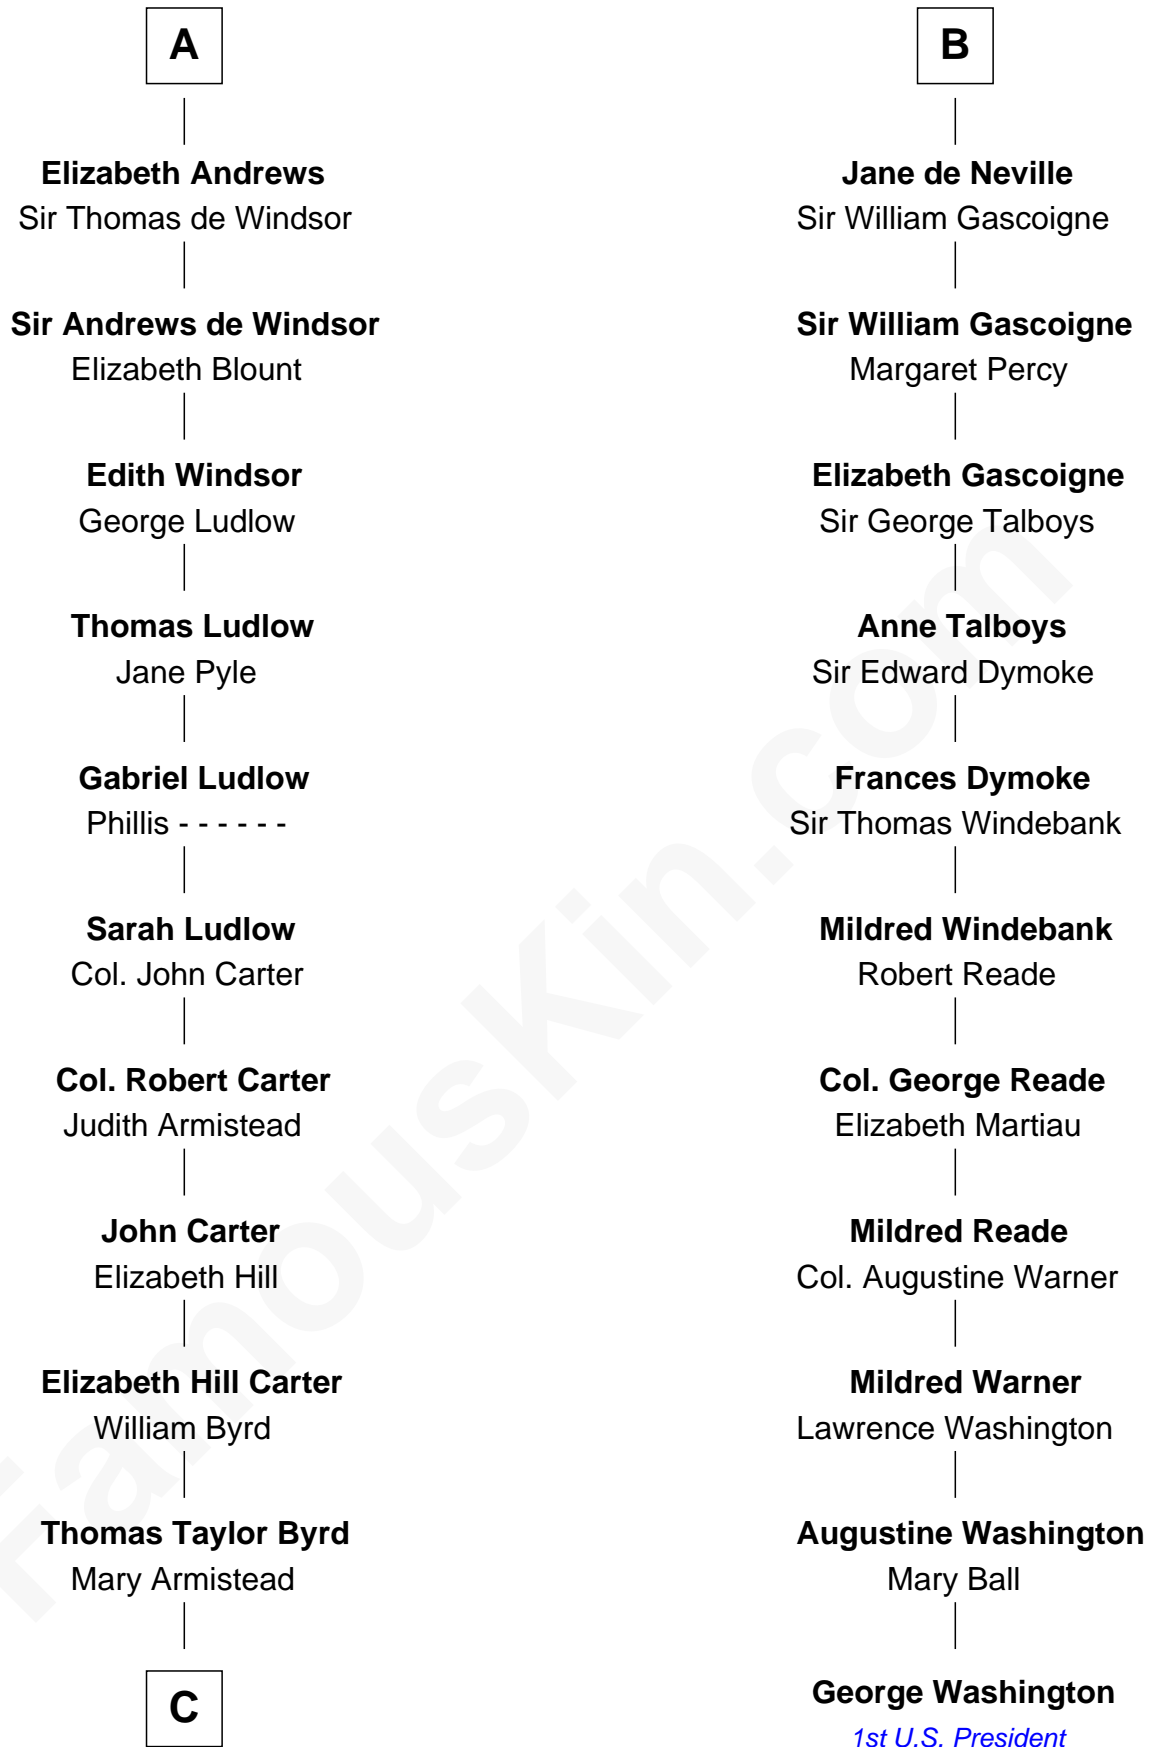

# FamousKin.com Relationship Chart of

**Harry F. Byrd**

*50th Governor of Virginia*

17th cousin 3 times removed of

**George Washington**

*1st U.S. President*

**Sir Humphrey de Bohun**

Eleanor de Braiose

**C**

Richard Evelyn Byrd

Anne Harrison

Col. William Byrd  
Jane Meriwether Rivers

Richard Evelyn Byrd  
Eleanor Bolling Flood

Harry F. Byrd  
*50th Governor of Virginia*

FamousKin.com