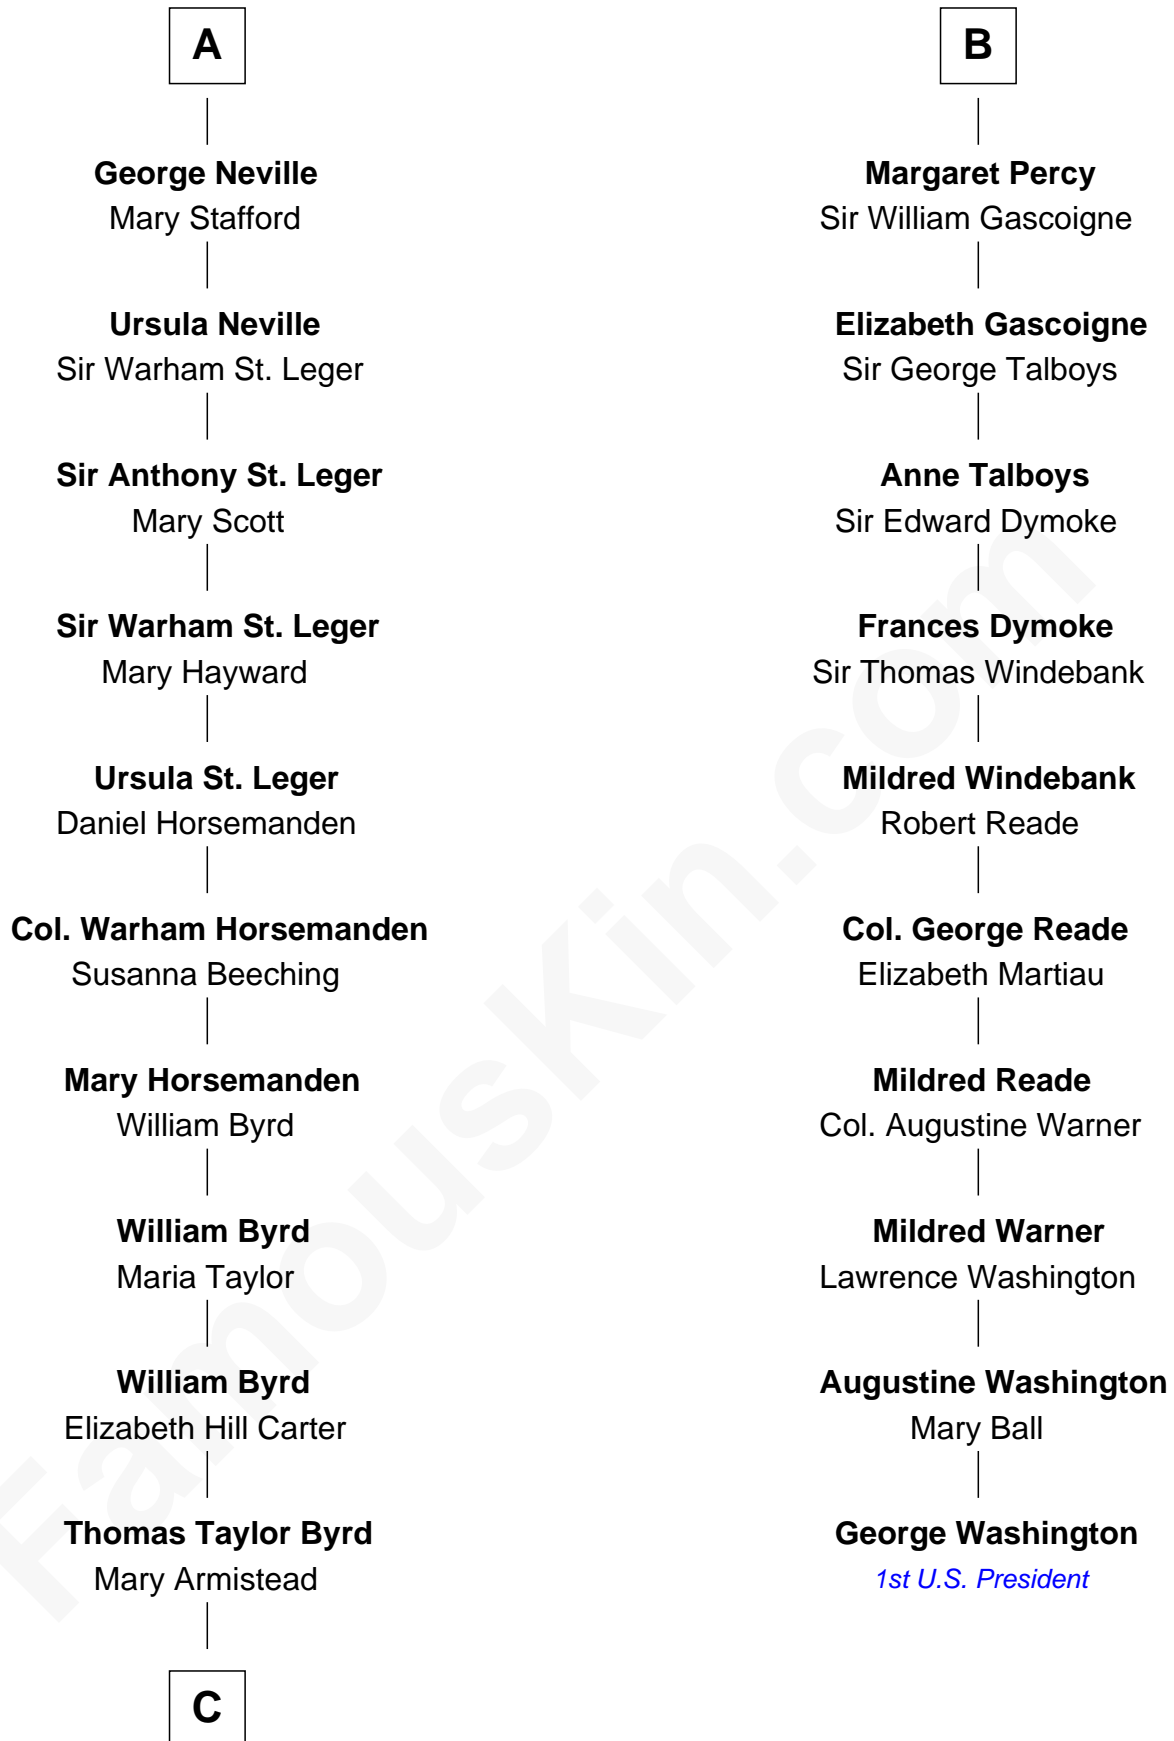

FamousKin.com Relationship Chart of

Harry F. Byrd

50th Governor of Virginia

16th cousin 4 times removed of

George Washington

1st U.S. President

Sir Ralph FitzRanulph

Anastasia de Percy

C

Richard Evelyn Byrd

Anne Harrison

Col. William Byrd

Jane Meriwether Rivers

Richard Evelyn Byrd

Eleanor Bolling Flood

Harry F. Byrd

50th Governor of Virginia

FamousKin.com