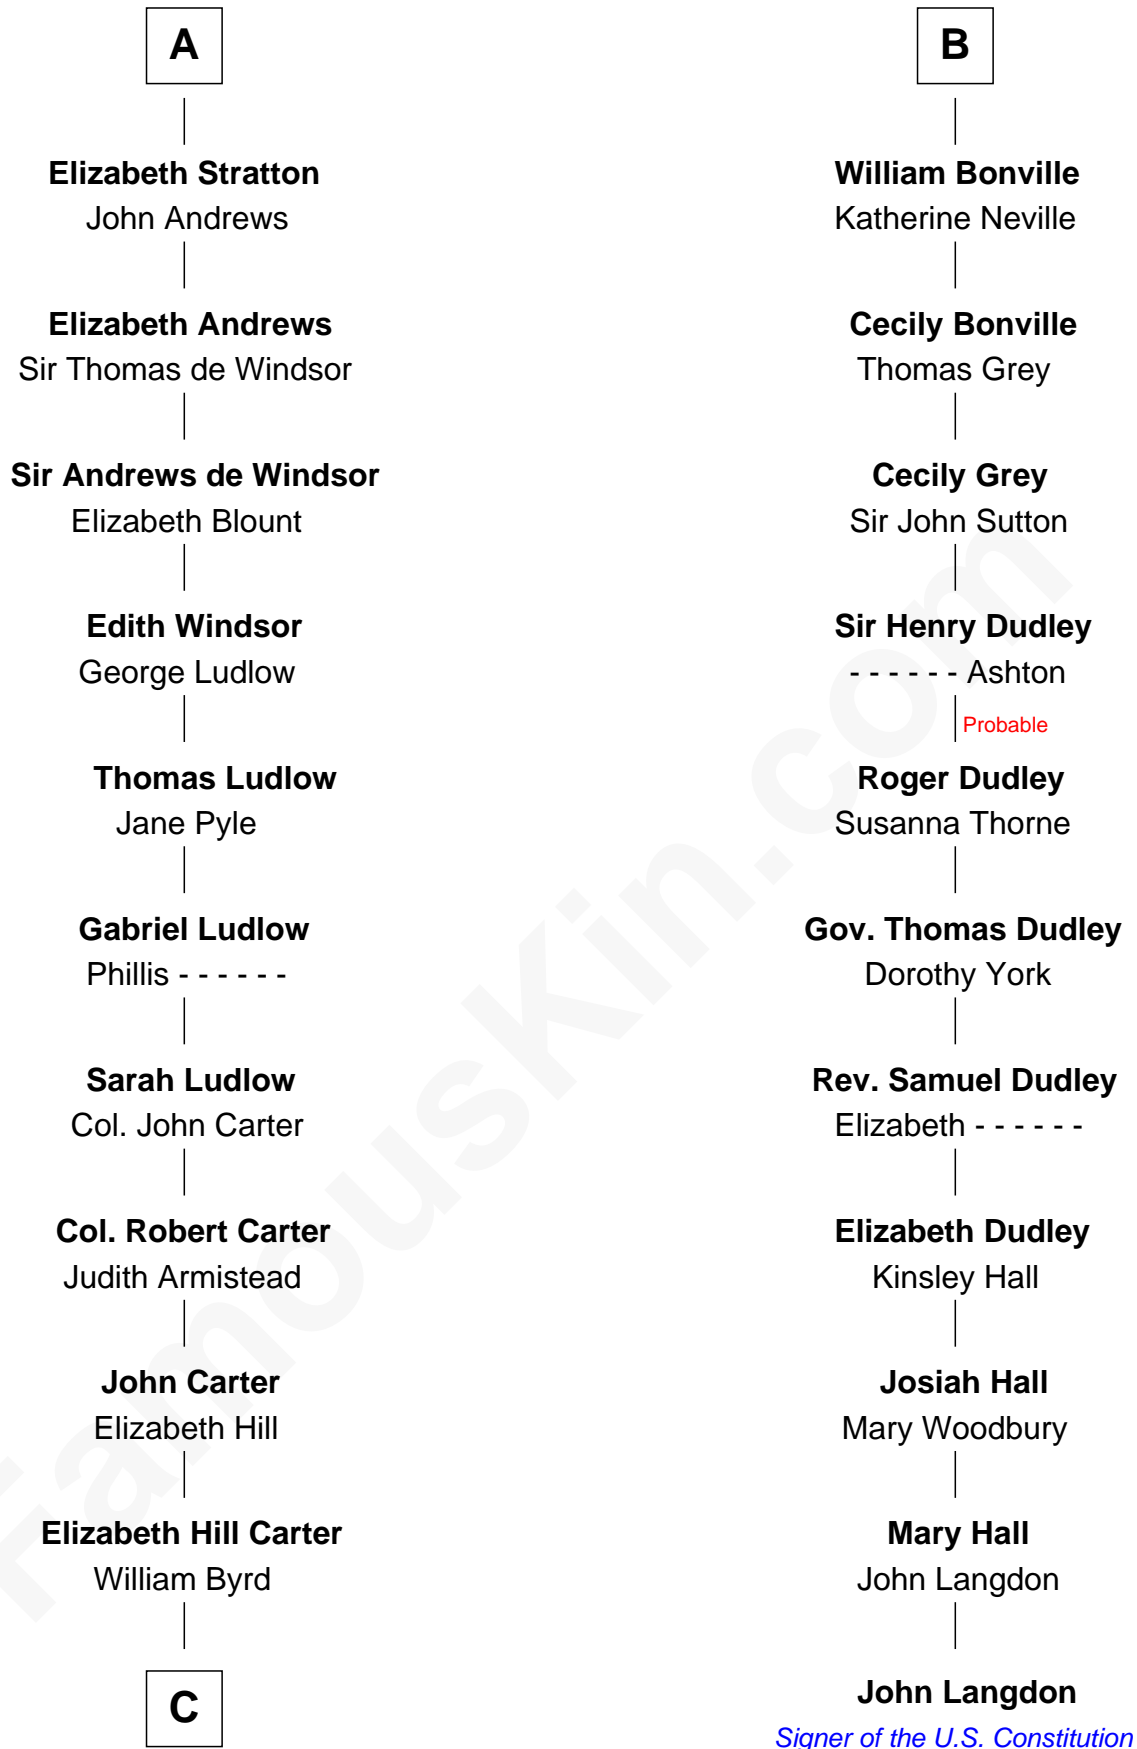

FamousKin.com Relationship Chart of

Harry F. Byrd

50th Governor of Virginia

17th cousin 4 times removed of

John Langdon

Signer of the U.S. Constitution

Sir Humphrey de Bohun

Maud of Eu

Sir John de Verdun

Maud de Verdun

Sir John de Grey

Sir Roger de Grey

Elizabeth de Hastings

Sir Reynold de Grey

Eleanor le Strange

Sir Reynold Grey

Margaret de Ros

Margaret Grey

Sir William Bonville

William Bonville

Elizabeth Harington

B

C

Thomas Taylor Byrd