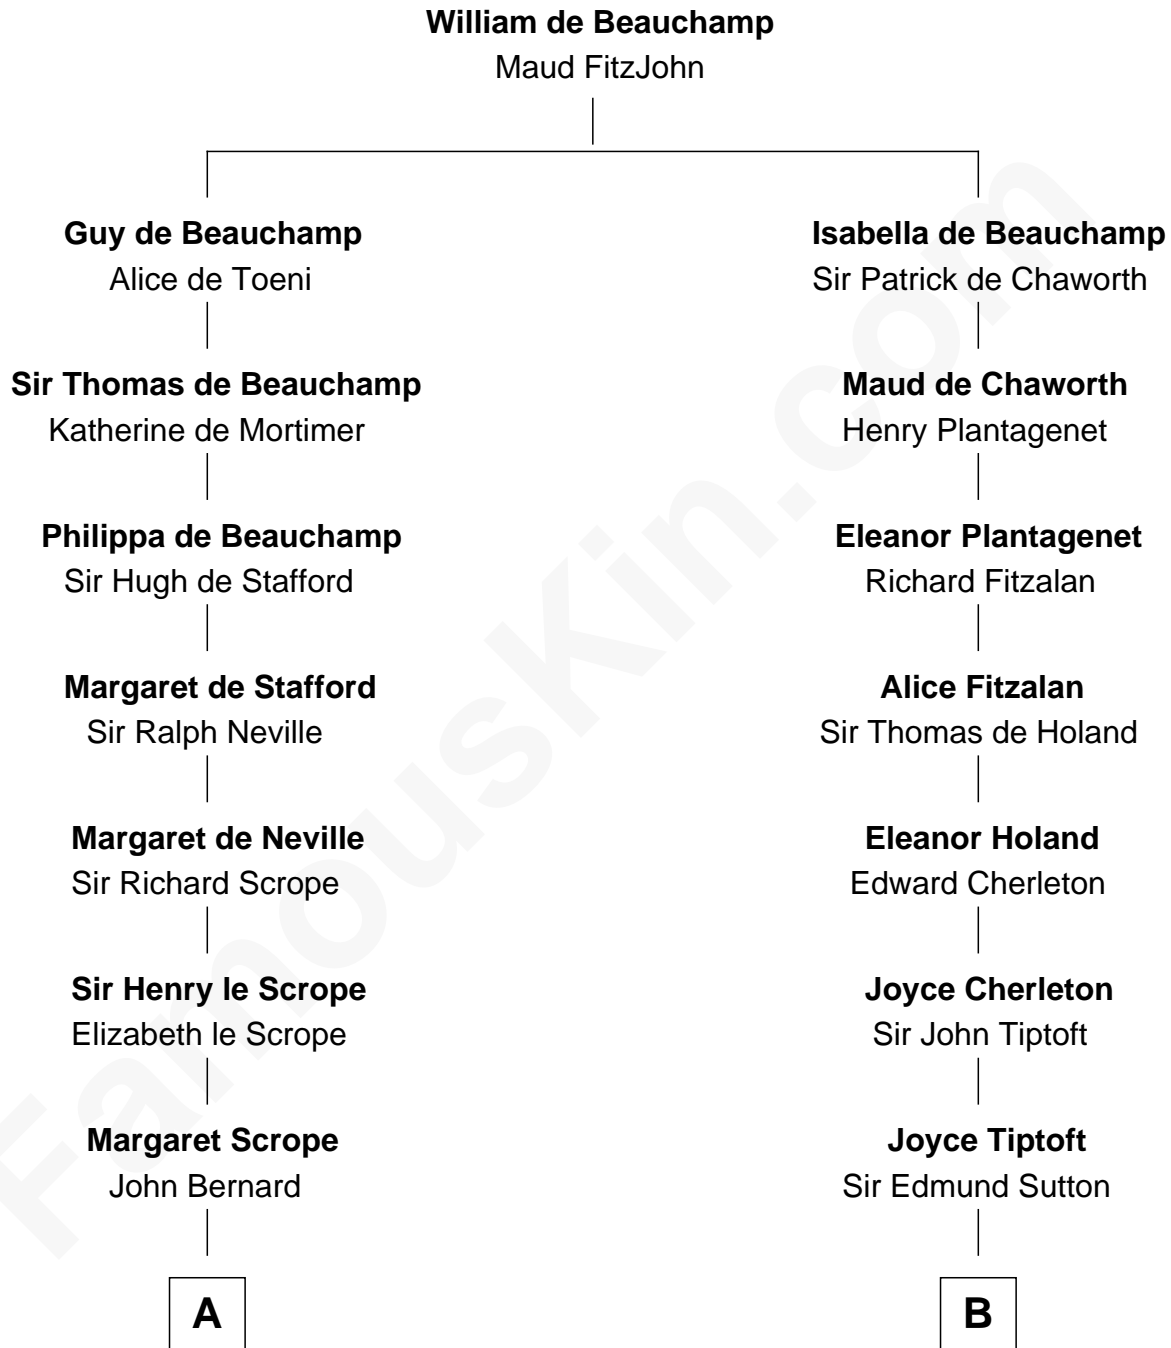

# FamousKin.com Relationship Chart of

**Harry F. Byrd**

*50th Governor of Virginia*

16th cousin 3 times removed of

**John Langdon**

*Signer of the U.S. Constitution*

**C**

—  
**Col. William Byrd**  
Jane Meriwether Rivers

—  
**Richard Evelyn Byrd**  
Eleanor Bolling Flood

—  
**Harry F. Byrd**  
*50th Governor of Virginia*

FamousKin.com