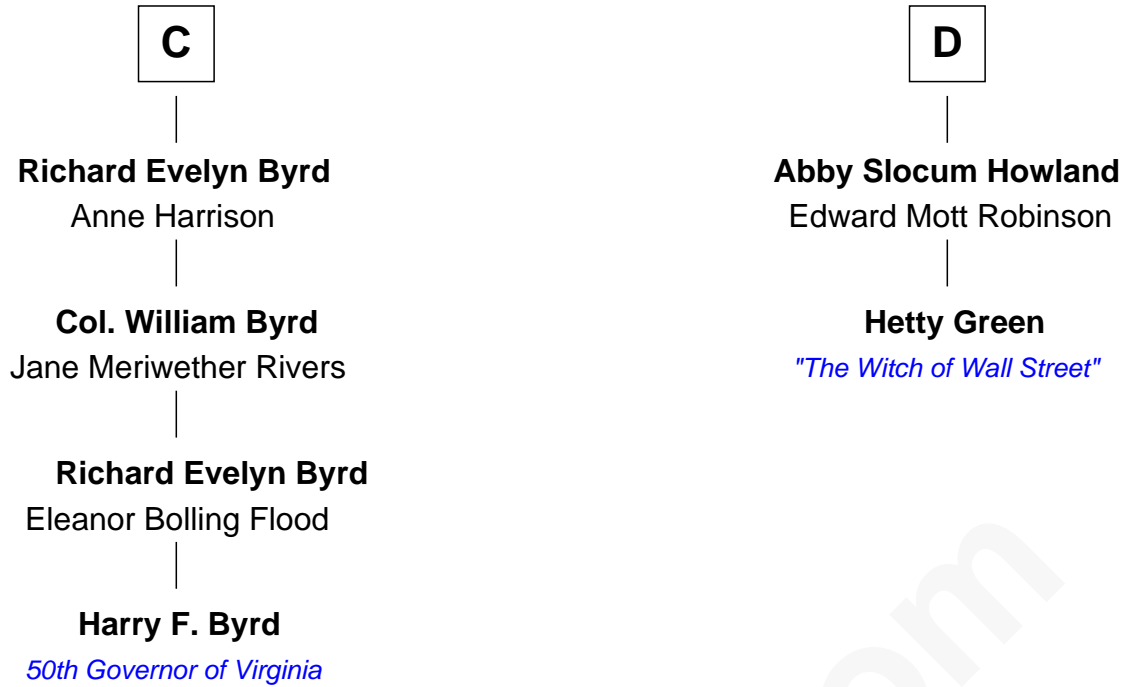

FamousKin.com