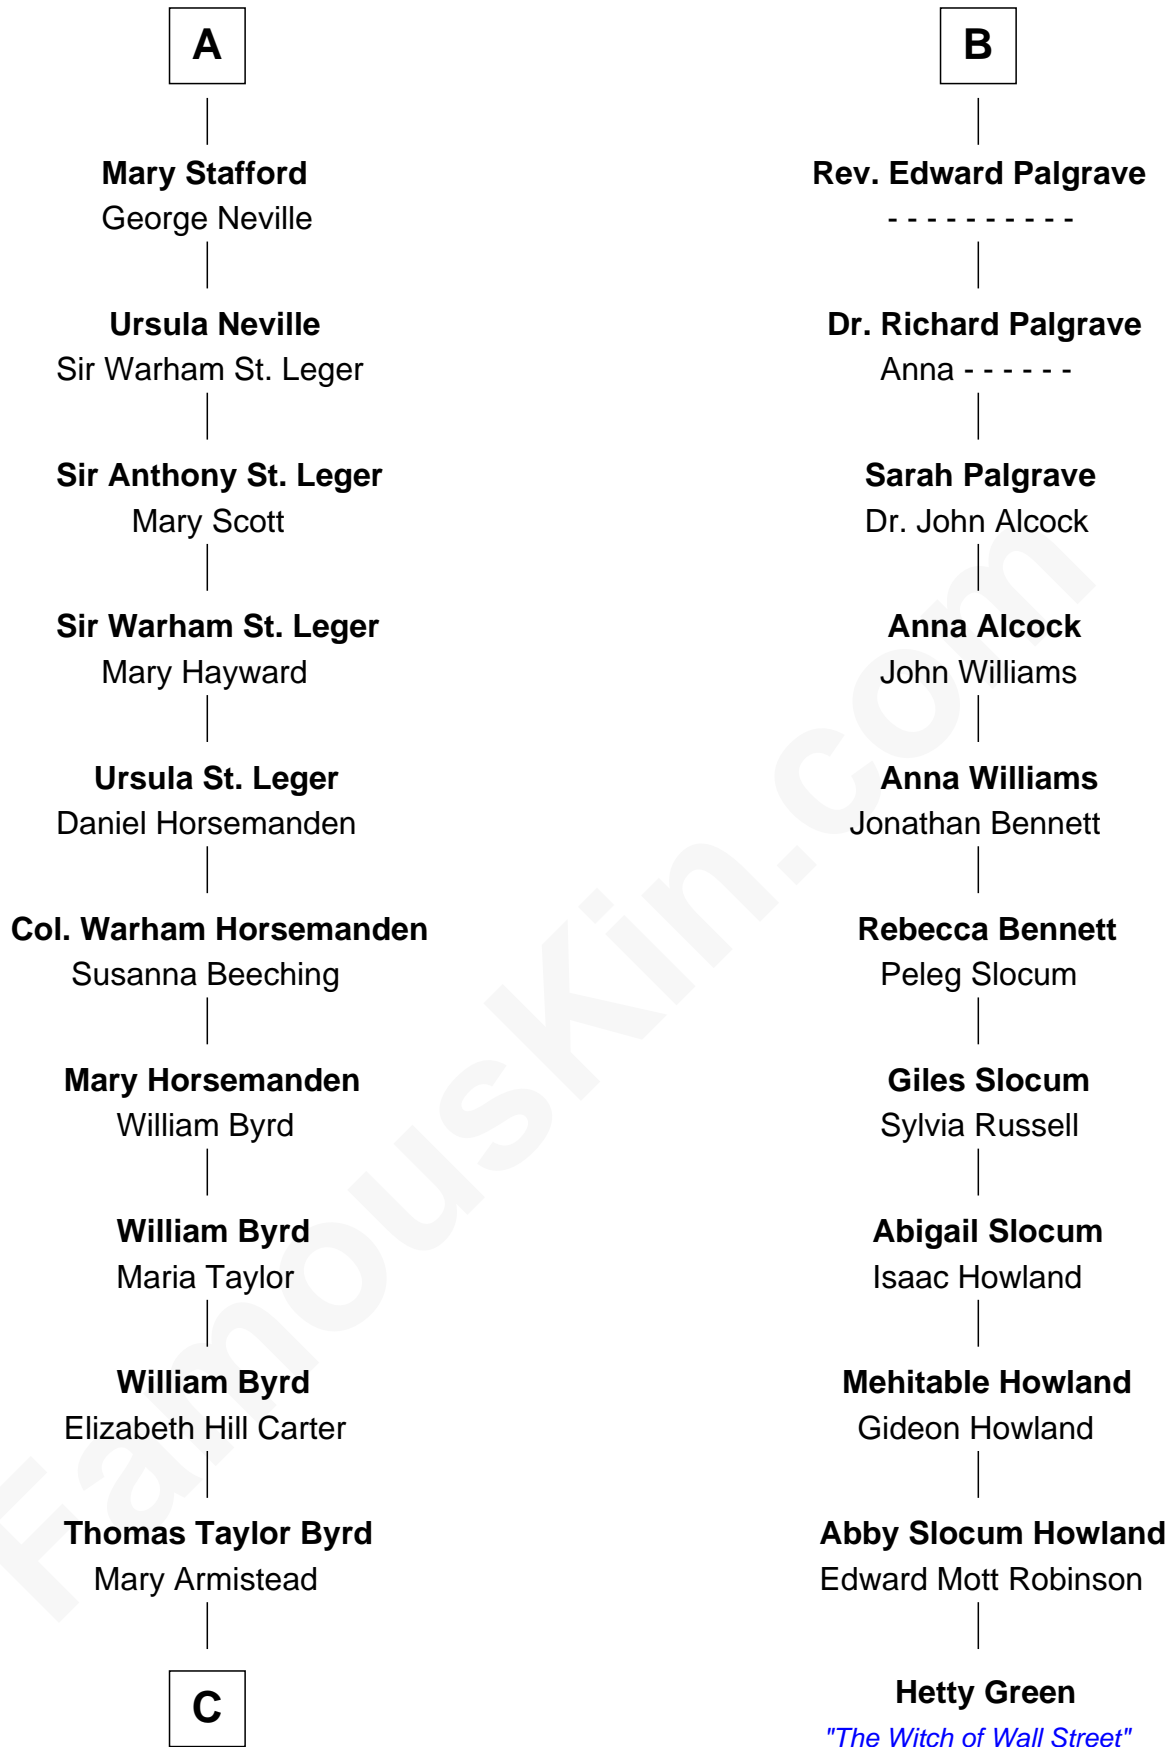

FamousKin.com Relationship Chart of

Harry F. Byrd

50th Governor of Virginia

17th cousin 3 times removed of

Hetty Green

"The Witch of Wall Street"

Elizabeth de Badlesmere

with husband
Sir Edmund Mortimer

with husband
Sir William de Bohun

Sir Roger de Mortimer
Philippa de Montagu

Elizabeth de Bohun
Sir Richard Fitzalan

Edmund Mortimer
Philippa Plantagenet

Elizabeth Fitzalan
Sir Robert Goushill

Elizabeth Mortimer
Sir Henry Percy

Elizabeth Goushill
Sir Robert Wingfield

Sir Henry Percy
Eleanor Neville

Elizabeth Wingfield
Sir William Brandon

Sir Henry Percy
Eleanor Poynings

Eleanor Brandon
John Glemham

Henry Percy
Maud Herbert

Anne Glemham
Henry Palgrave

Eleanor Percy
Edward Stafford

Thomas Palgrave
Alice Gunton

A

B

C

Richard Evelyn Byrd

Anne Harrison

Col. William Byrd