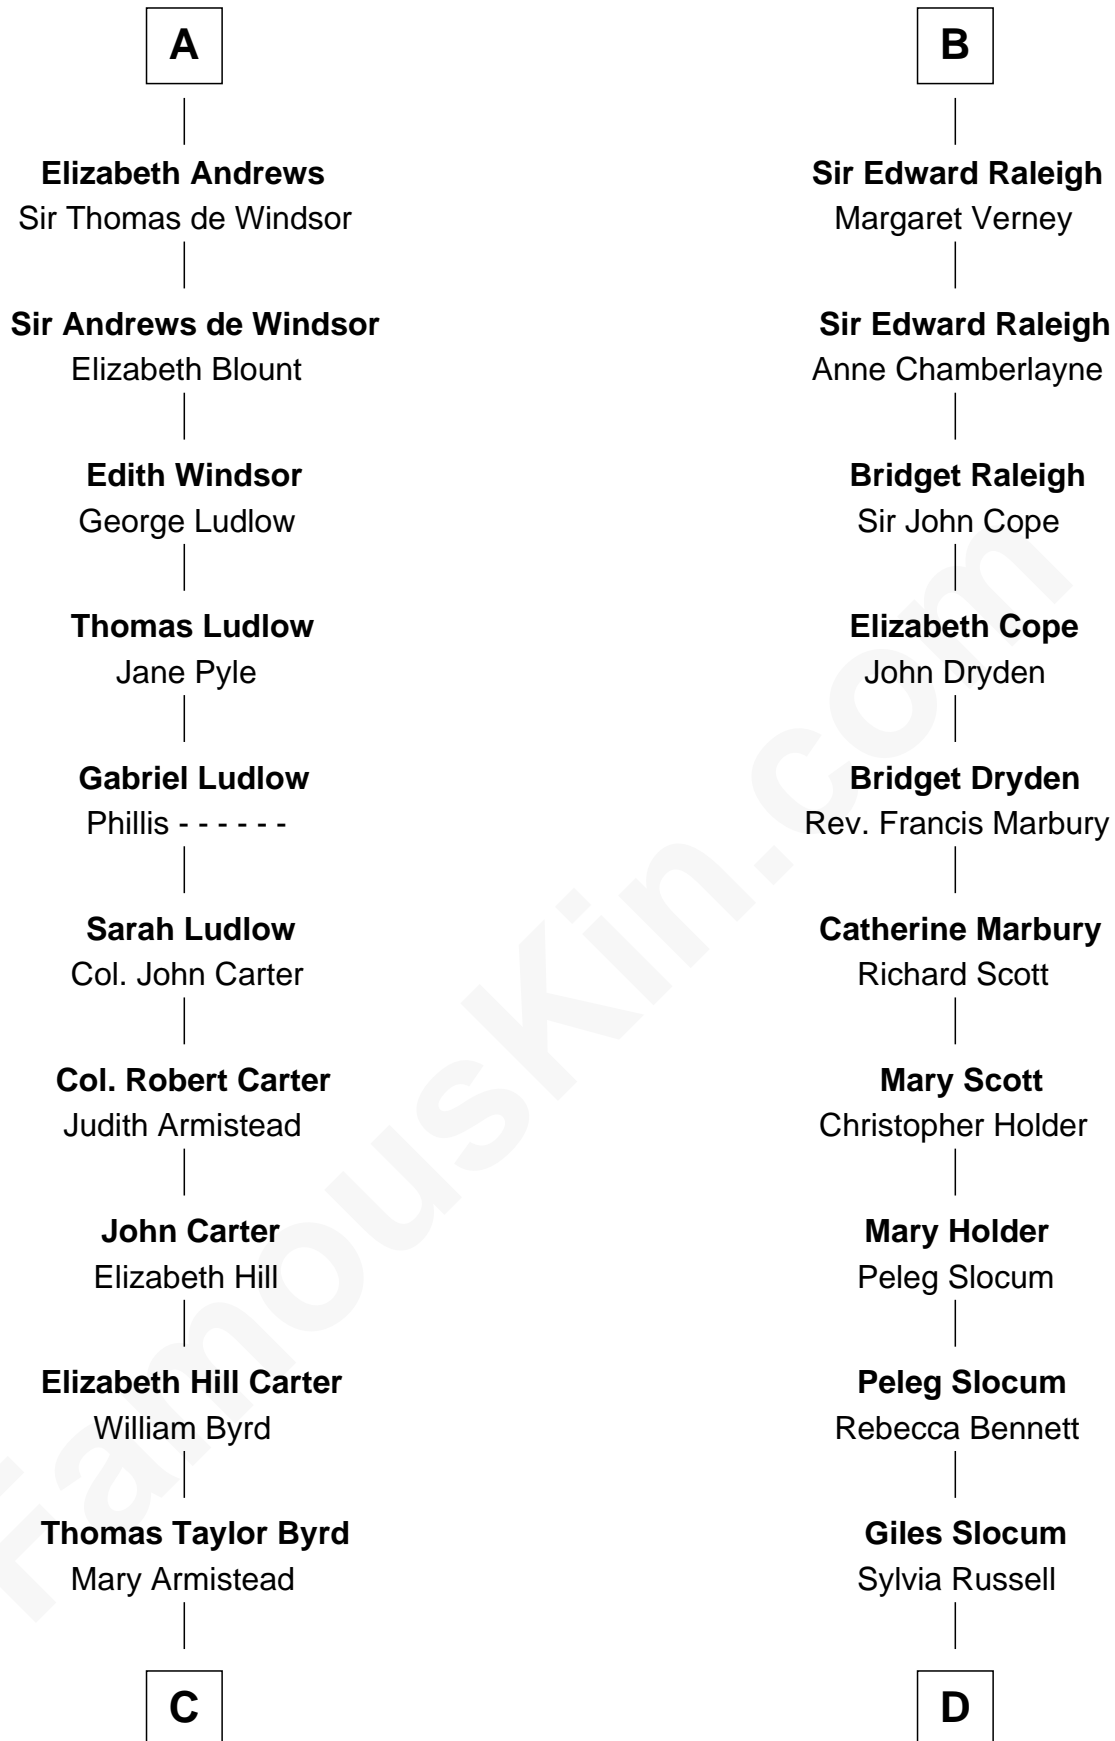

# FamousKin.com Relationship Chart of

**Harry F. Byrd**

*50th Governor of Virginia*

20th cousin of

**Hetty Green**

*"The Witch of Wall Street"*

**Sir Hugh le Despencer**

Aveline Basset

Isabella de Beauchamp

**Hugh le Despencer**

Eleanor de Clare

**Sir Edward le Despencer**

Anne de Ferrers

**Edward Despencer**

Elizabeth Burghersh

**Margaret Despencer**

Robert de Ferrers

**Phillippa Ferrers**

Sir Thomas Greene

**Elizabeth Greene**

William Raleigh

**B**

**C**

**Richard Evelyn Byrd**

**Abby Slocum Howland**  
Edward Mott Robinson

**Hetty Green**  
*"The Witch of Wall Street"*

FamousKin.com