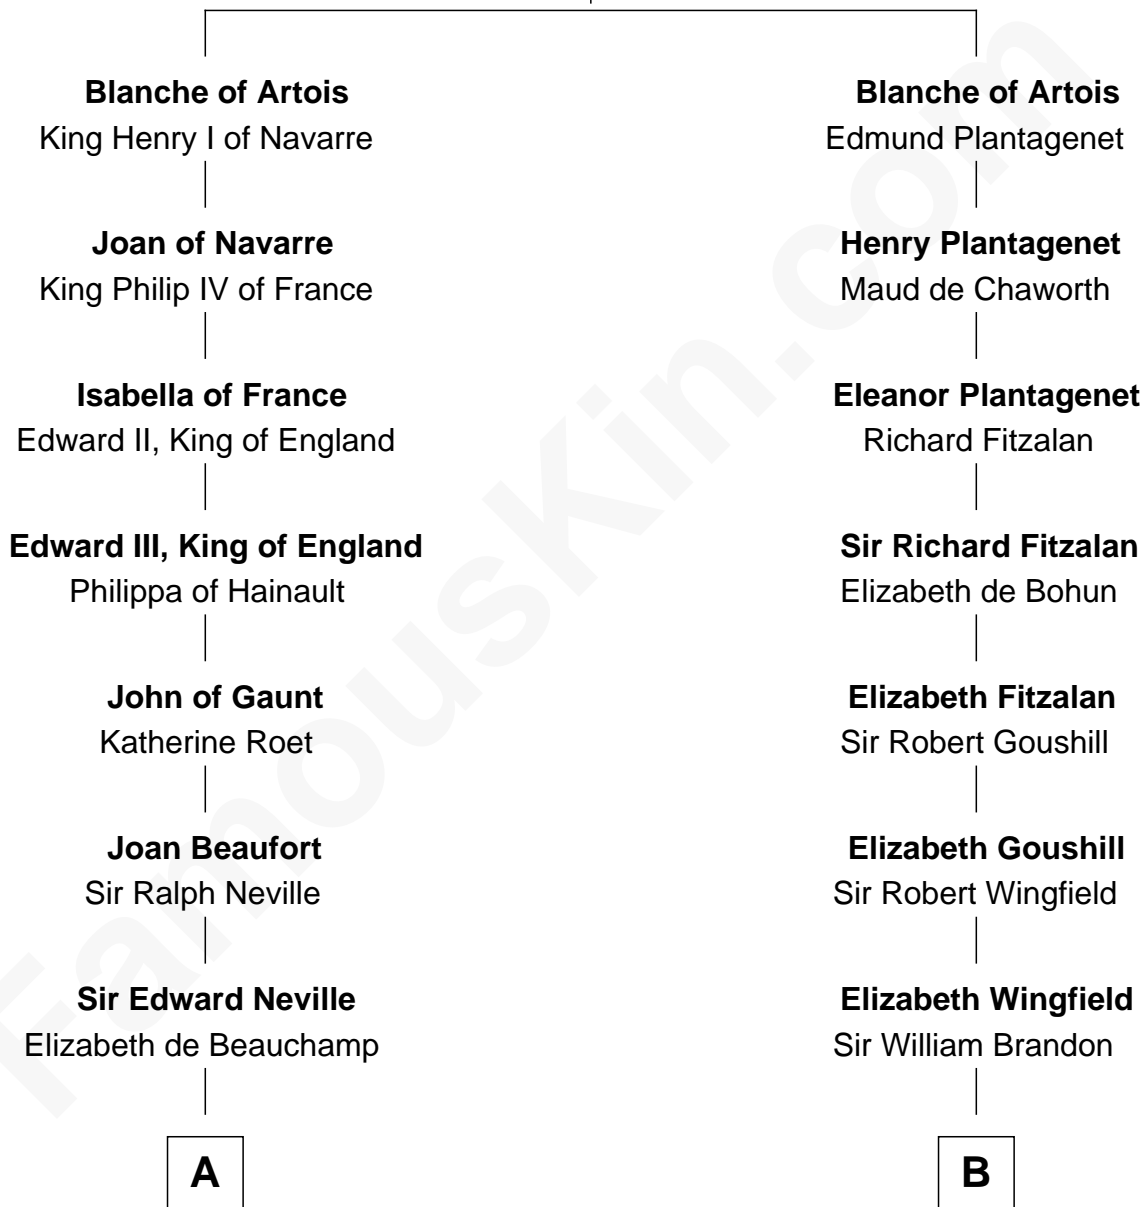

FamousKin.com Relationship Chart of

Harry F. Byrd

50th Governor of Virginia

20th cousin 1 time removed of

Hetty Green

"The Witch of Wall Street"

Robert I, Count of Artois

Matilda of Brabant

C

Thomas Taylor Byrd

Mary Armistead

Richard Evelyn Byrd

Anne Harrison

Col. William Byrd

Jane Meriwether Rivers

Richard Evelyn Byrd