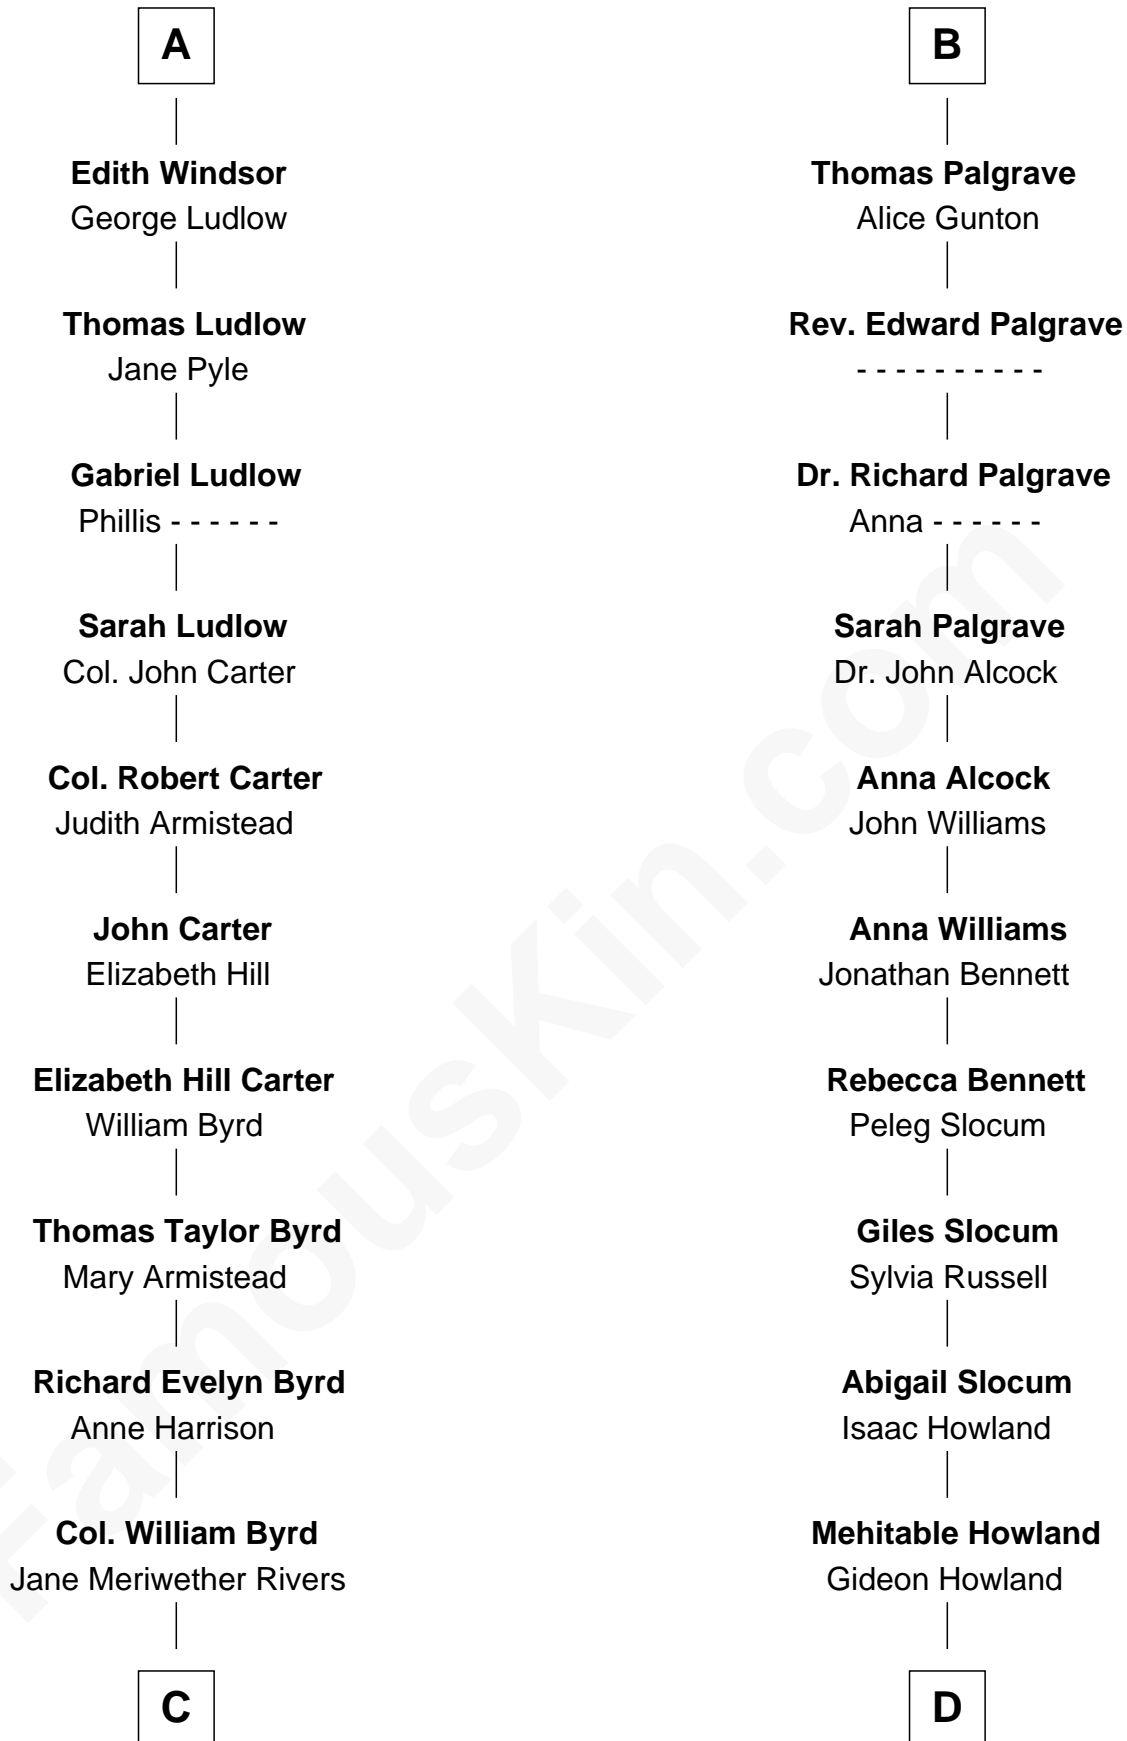

# FamousKin.com Relationship Chart of

**Harry F. Byrd**

*50th Governor of Virginia*

18th cousin of

**Hetty Green**

*"The Witch of Wall Street"*

**Humphrey de Bohun**

Elizabeth Plantagenet

Elizabeth de Badlesmere

**Elizabeth de Bohun**

Sir Richard Fitzalan

**Elizabeth Fitzalan**

Sir Robert Goushill

**Elizabeth Goushill**

Sir Robert Wingfield

**Elizabeth Wingfield**

Sir William Brandon

**Eleanor Brandon**

John Glemham

**Anne Glemham**

Henry Palgrave

**B**

**C**

**Richard Evelyn Byrd**  
Eleanor Bolling Flood

**Harry F. Byrd**  
*50th Governor of Virginia*

**D**

**Abby Slocum Howland**  
Edward Mott Robinson

**Hetty Green**  
*"The Witch of Wall Street"*

FamousKin.com