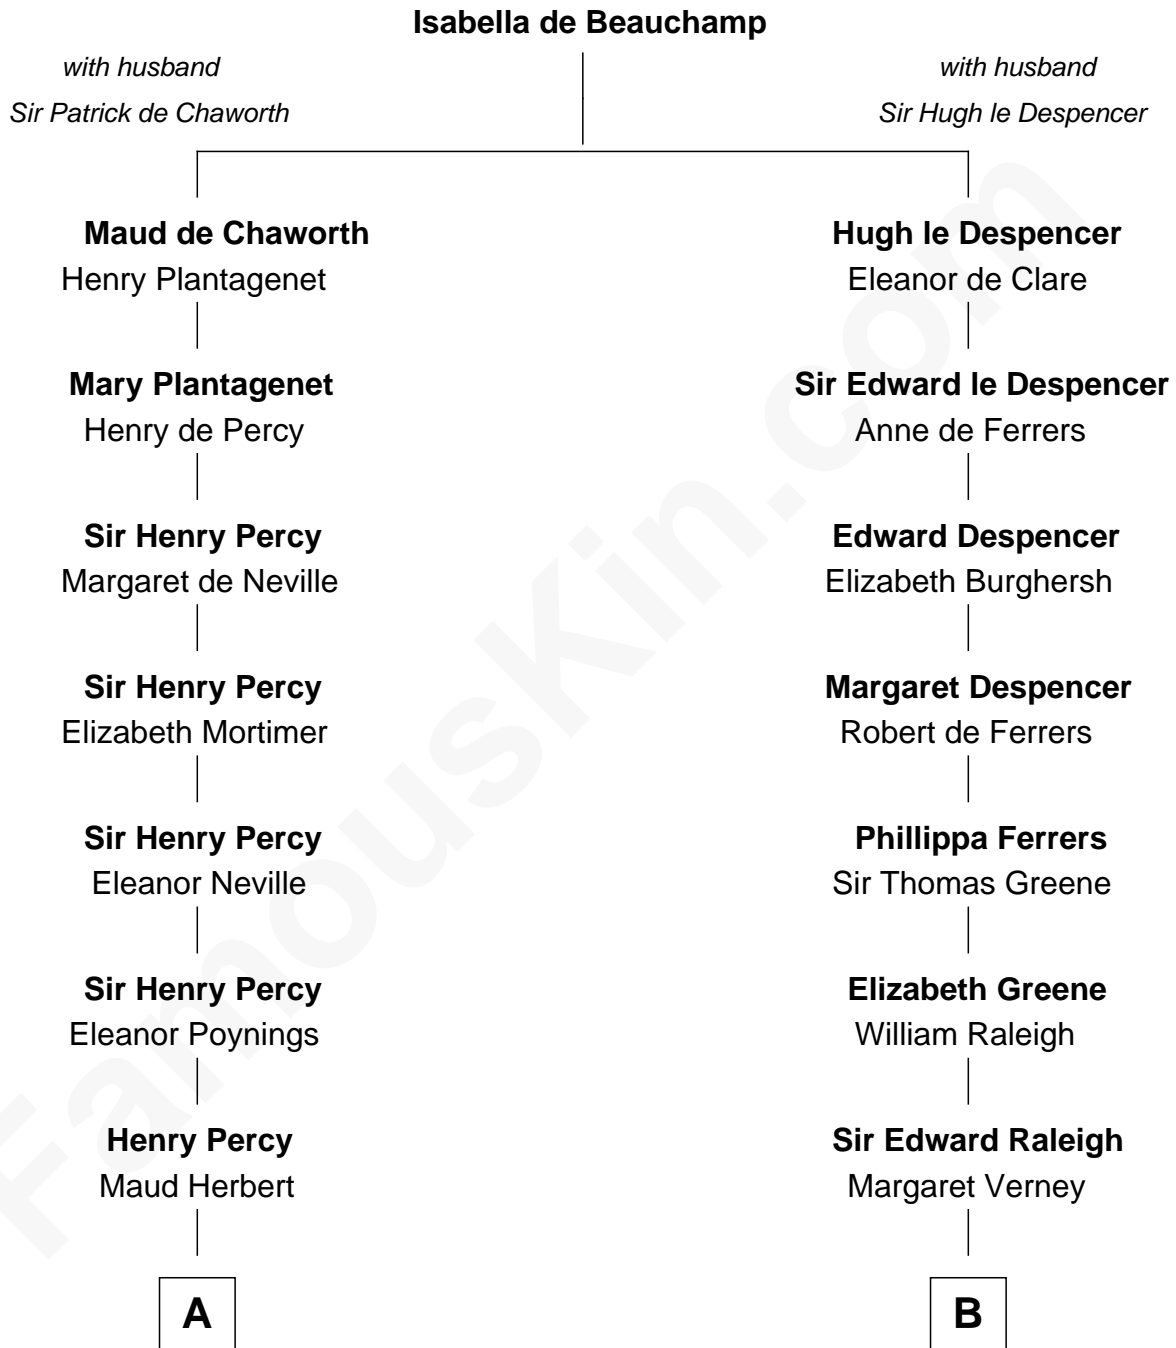

# FamousKin.com Relationship Chart of

**Harry F. Byrd**

*50th Governor of Virginia*

19th cousin 2 times removed of

**Shanghai Pierce**

*Texas Cattleman*

**C**

**Thomas Taylor Byrd**

Mary Armistead

**Richard Evelyn Byrd**

Anne Harrison

**Col. William Byrd**

Jane Meriwether Rivers

**Richard Evelyn Byrd**

Eleanor Bolling Flood

**Harry F. Byrd**

*50th Governor of Virginia*

**D**

**Susanna Stoddard**

Isaac Pearce

**Jonathan D. Pearce**

Hanna Phillips Head

**Shanghai Pierce**

*Texas Cattleman*