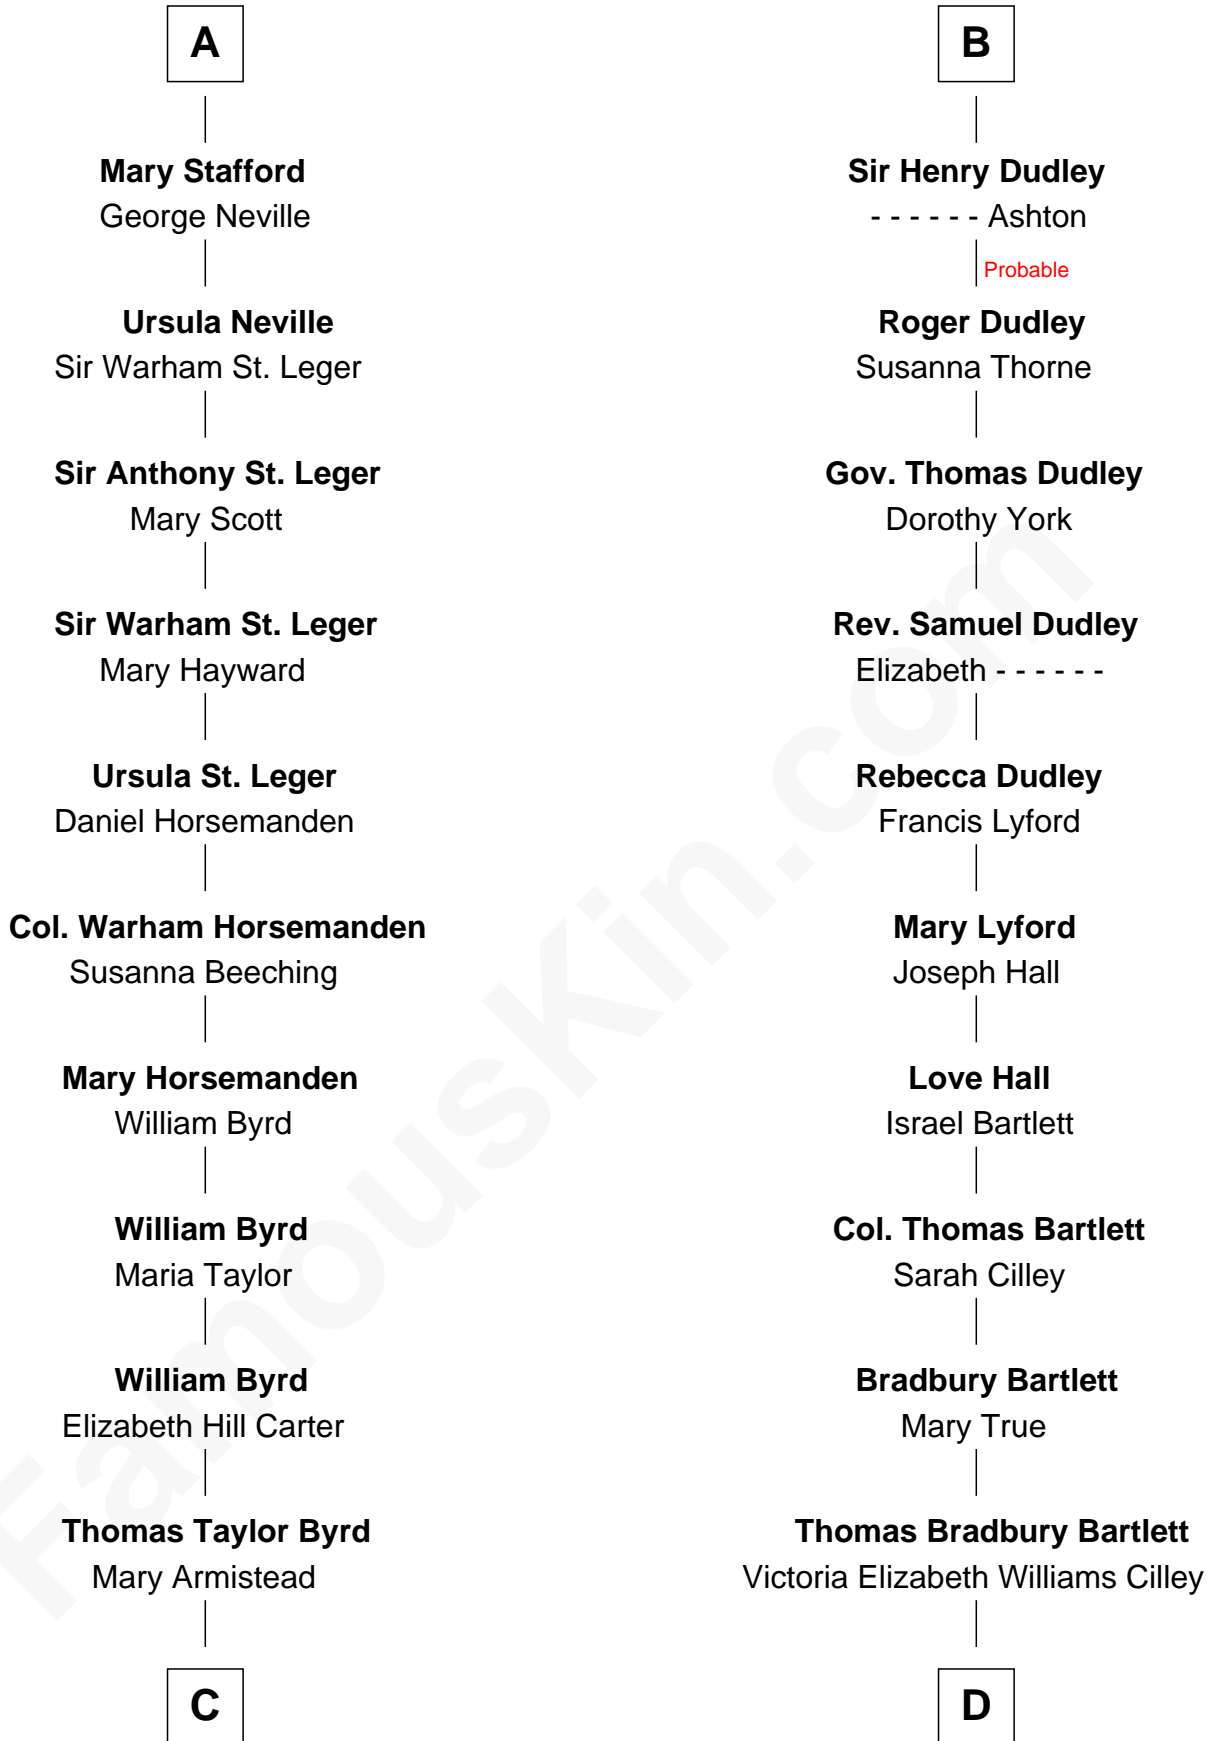

FamousKin.com Relationship Chart of

Harry F. Byrd

50th Governor of Virginia

19th cousin 1 time removed of

Alan Shepard

Mercury and Apollo Astronaut

Henry Plantagenet

Maud de Chaworth

Sir Edmund Sutton

Sir Edward Sutton

Cecily Willoughby

Sir John Sutton

Cecily Grey

B

C

Richard Evelyn Byrd
Anne Harrison

Col. William Byrd
Jane Meriwether Rivers

Richard Evelyn Byrd
Eleanor Bolling Flood

Harry F. Byrd
50th Governor of Virginia

D

Annie Elizabeth Bartlett
Frederick Johnson Shepard

Alan Bartlett Shepard
Pauline Renza Emerson

Alan Shepard
Mercury and Apollo Astronaut

FamousKin.com