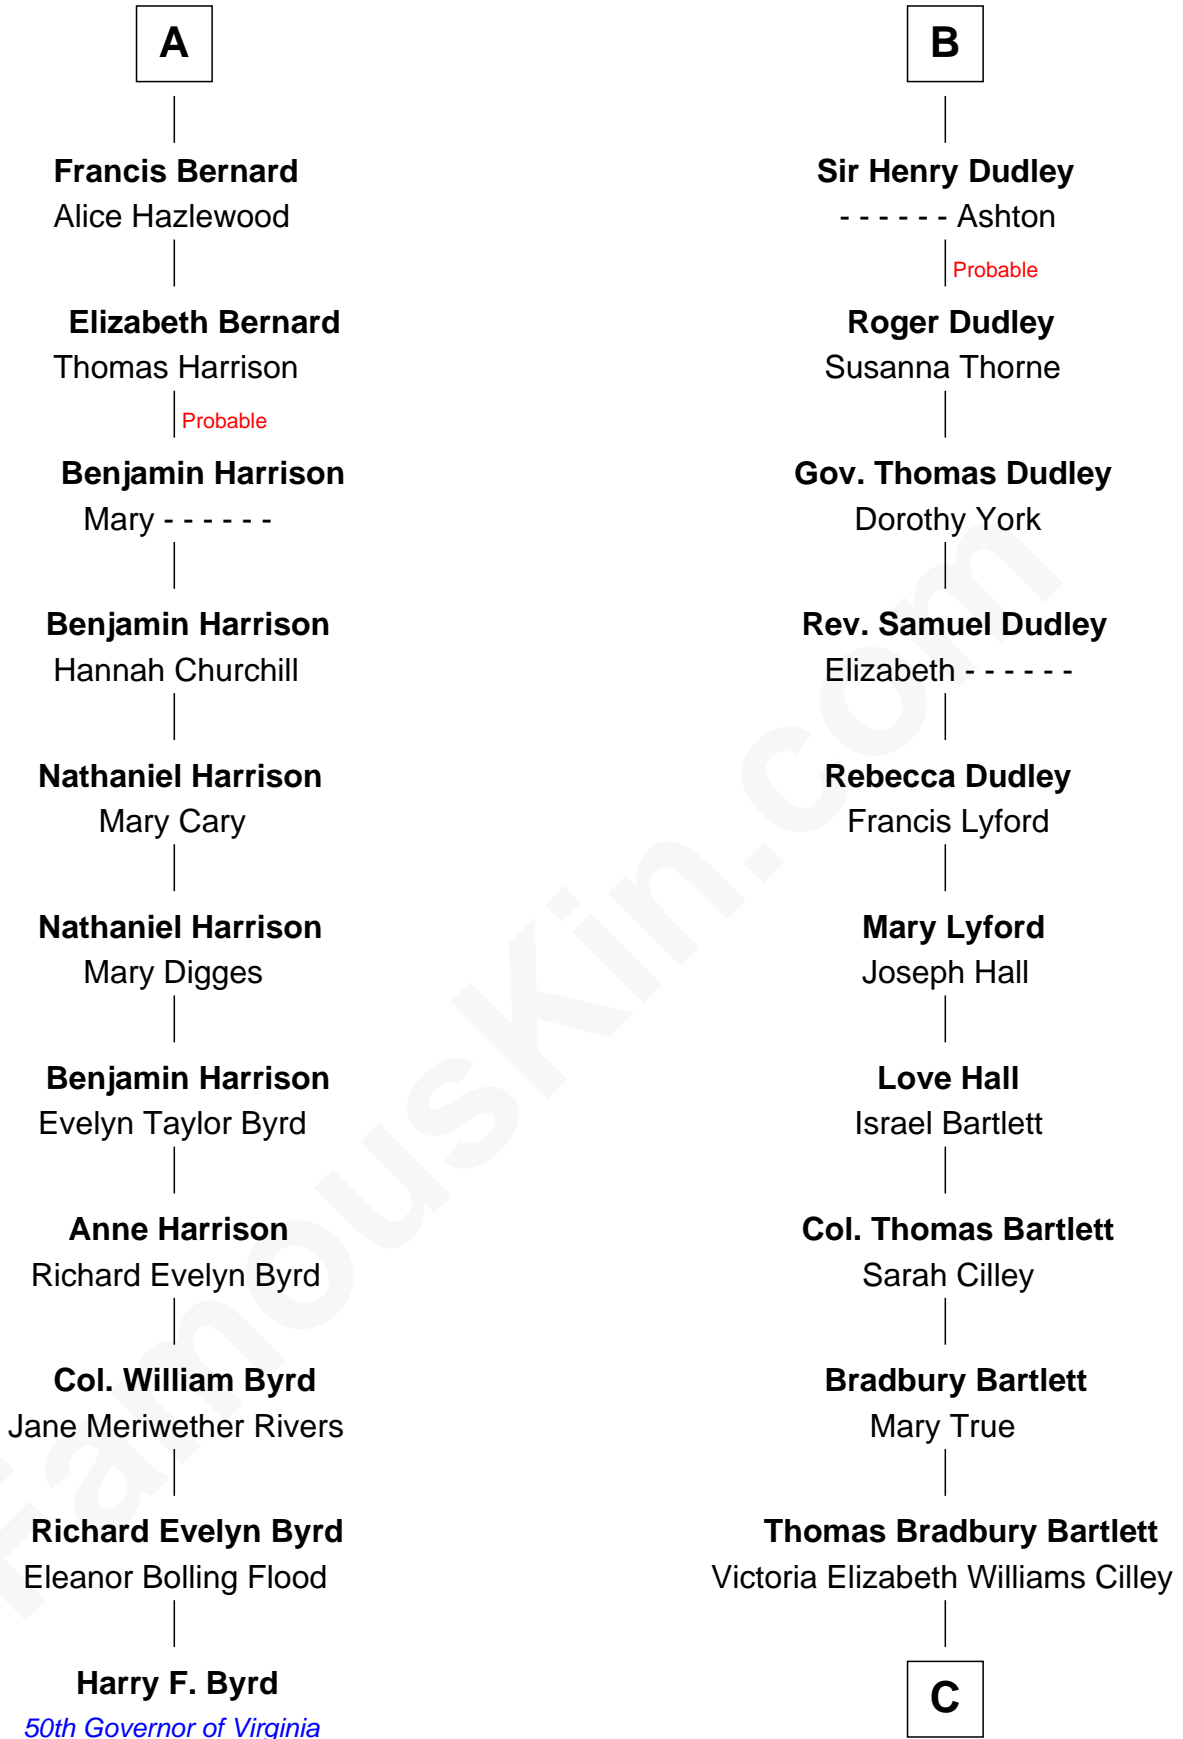

FamousKin.com Relationship Chart of

Harry F. Byrd

50th Governor of Virginia

17th cousin 2 times removed of

Alan Shepard

Mercury and Apollo Astronaut

Ralph de Stafford

Margaret de Audley

John Bernard
Cecily Muscote

A

Beatrice de Stafford
Thomas de Ros

Margaret de Ros
Sir Reynold Grey

Margaret Grey
Sir William Bonville

William Bonville
Elizabeth Harington

William Bonville
Katherine Neville

Cecily Bonville
Thomas Grey

Cecily Grey
Sir John Sutton

B

C

Annie Elizabeth Bartlett
Frederick Johnson Shepard

Alan Bartlett Shepard
Pauline Renza Emerson

Alan Shepard
Mercury and Apollo Astronaut

FamousKin.com