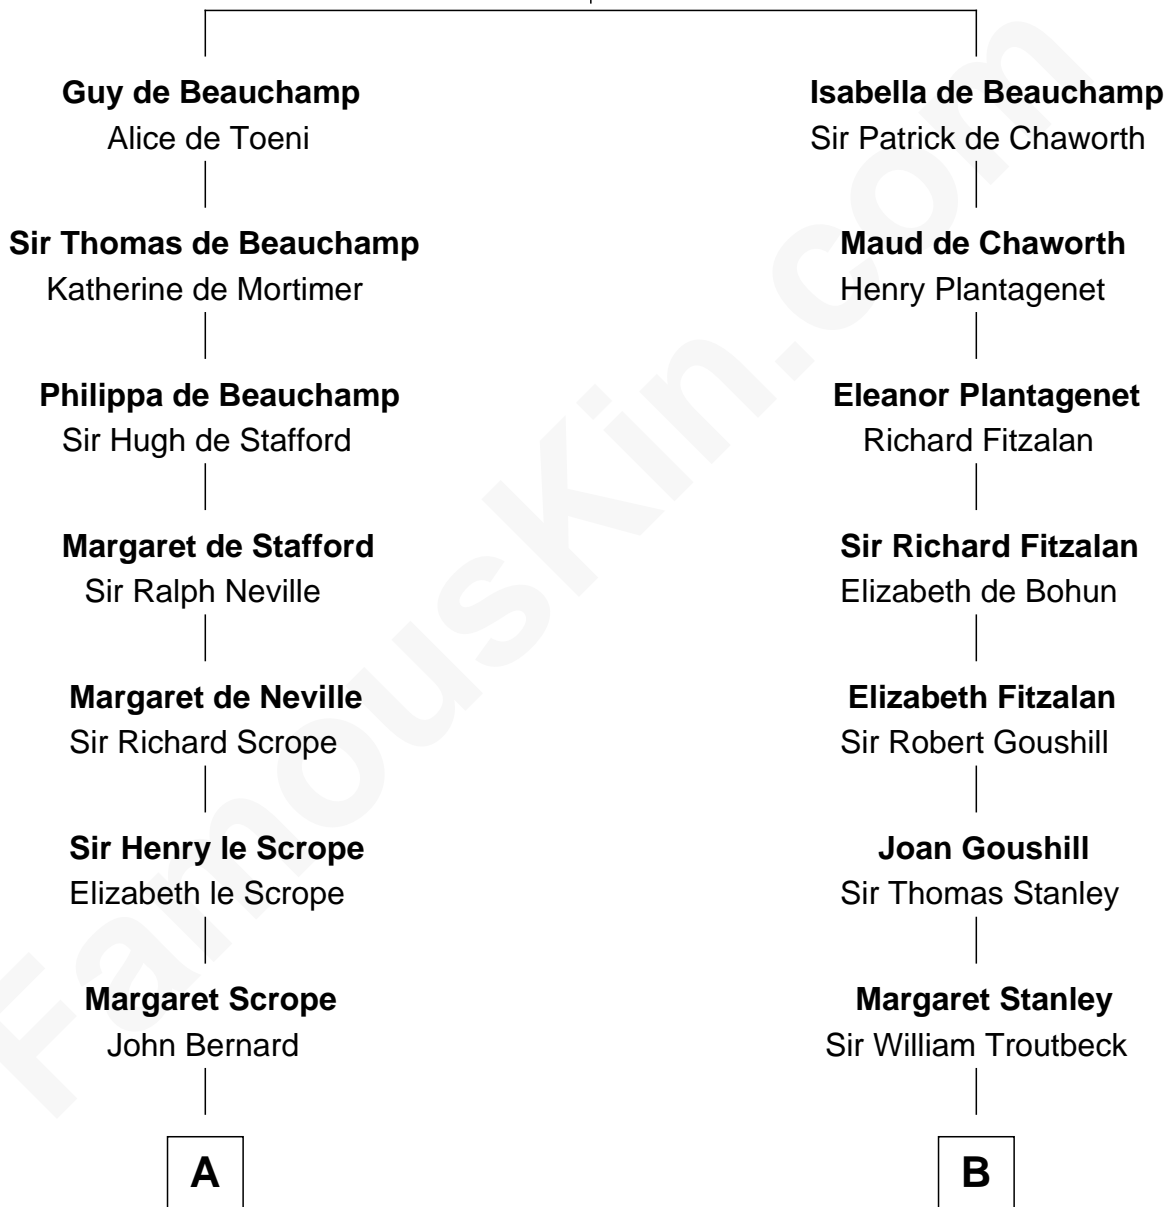

# FamousKin.com Relationship Chart of

**Harry F. Byrd**

*50th Governor of Virginia*

18th cousin 1 time removed of

**John Quincy Adams**

*6th U.S. President*

**William de Beauchamp**

Maud FitzJohn

**C**

**Col. William Byrd**  
Jane Meriwether Rivers

**Richard Evelyn Byrd**  
Eleanor Bolling Flood

**Harry F. Byrd**  
*50th Governor of Virginia*

**D**

**Abigail Quincy Smith**  
John Adams

**John Quincy Adams**  
*6th U.S. President*