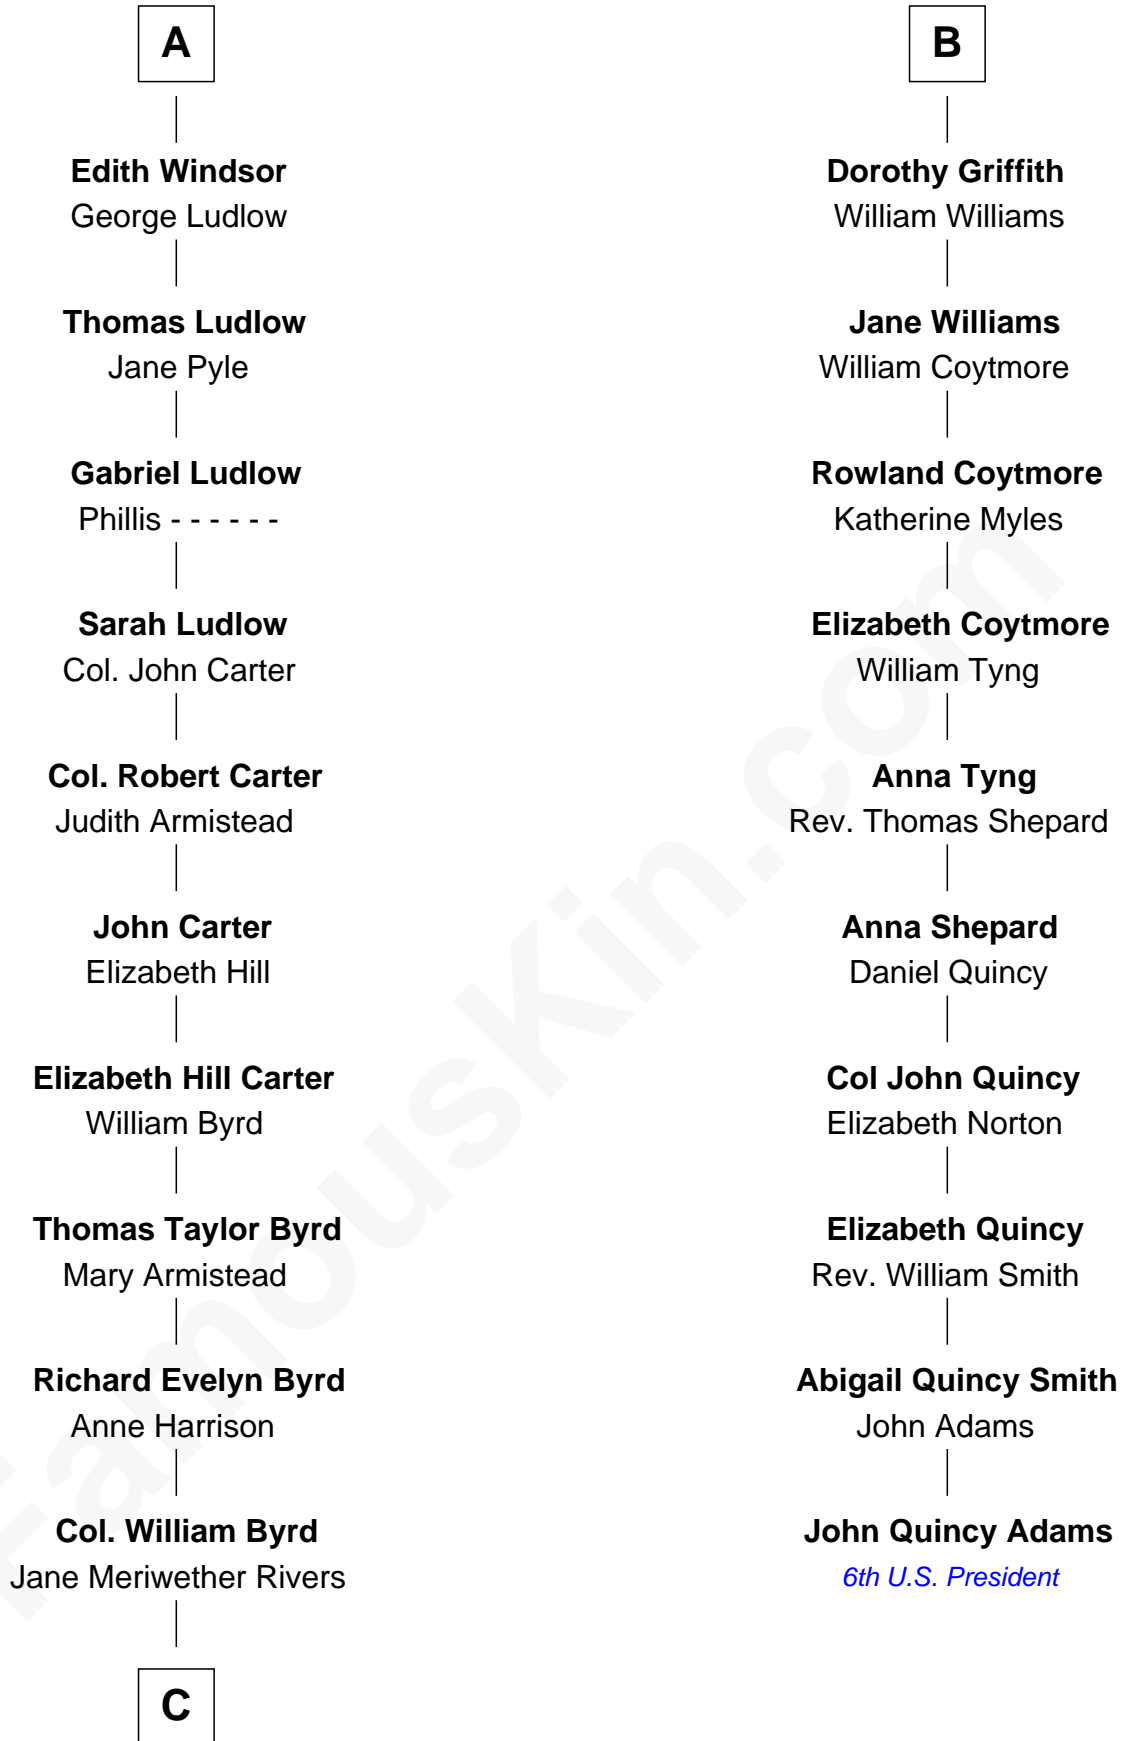

# FamousKin.com Relationship Chart of

**Harry F. Byrd**

*50th Governor of Virginia*

16th cousin 2 times removed of

**John Quincy Adams**

*6th U.S. President*

**Humphrey de Bohun**

Elizabeth Plantagenet

**C**

**Richard Evelyn Byrd**  
Eleanor Bolling Flood

**Harry F. Byrd**  
*50th Governor of Virginia*

FamousKin.com