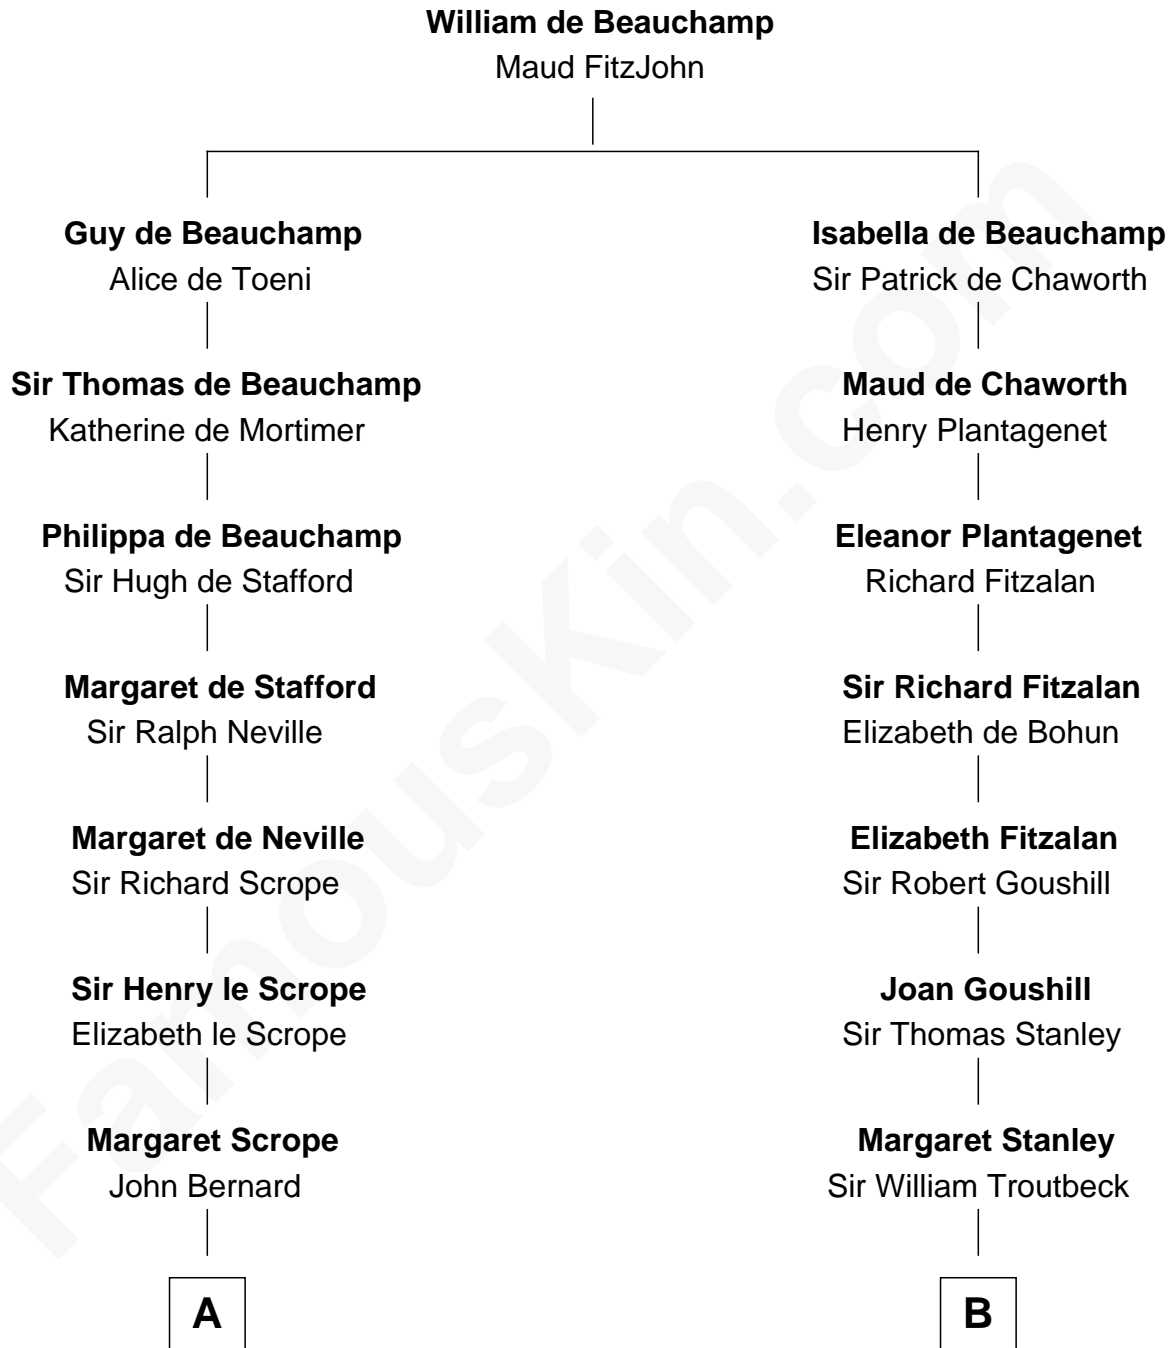

FamousKin.com Relationship Chart of

Harry F. Byrd

50th Governor of Virginia

17th cousin 2 times removed of

Abigail (Smith) Adams

First Lady of President John Adams

C

Col. William Byrd
Jane Meriwether Rivers

Richard Evelyn Byrd
Eleanor Bolling Flood

Harry F. Byrd
50th Governor of Virginia

FamousKin.com