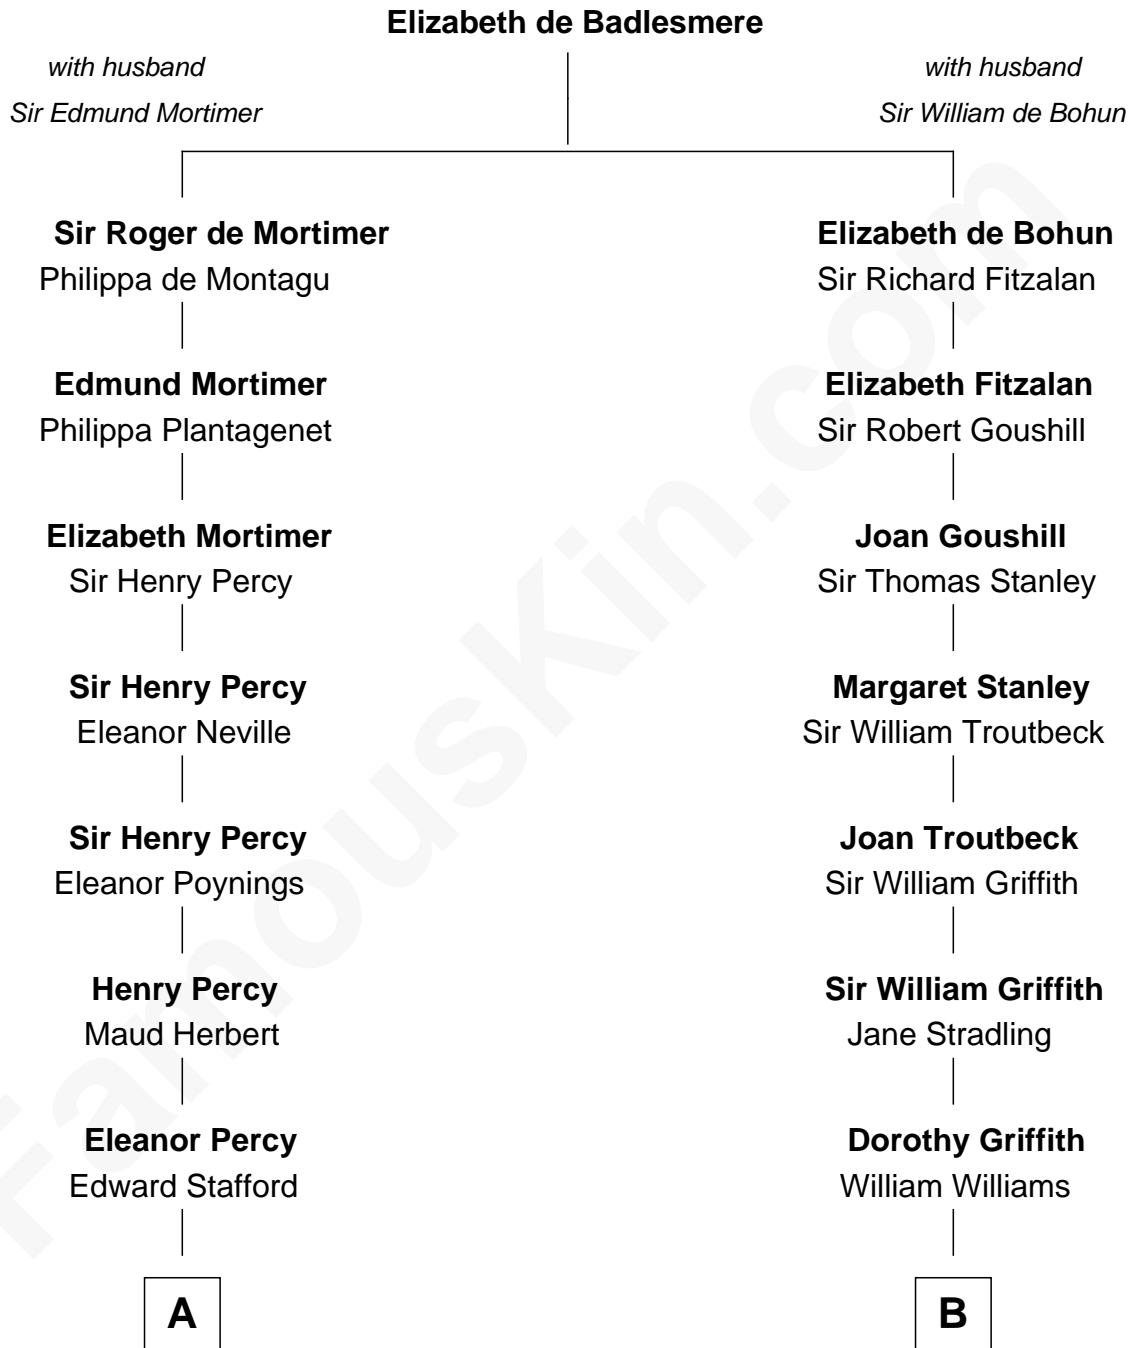

FamousKin.com Relationship Chart of

Harry F. Byrd

50th Governor of Virginia

14th cousin 6 times removed of

Abigail (Smith) Adams

First Lady of President John Adams

C

Richard Evelyn Byrd

Anne Harrison

Col. William Byrd

Jane Meriwether Rivers

Richard Evelyn Byrd

Eleanor Bolling Flood

Harry F. Byrd

50th Governor of Virginia

FamousKin.com