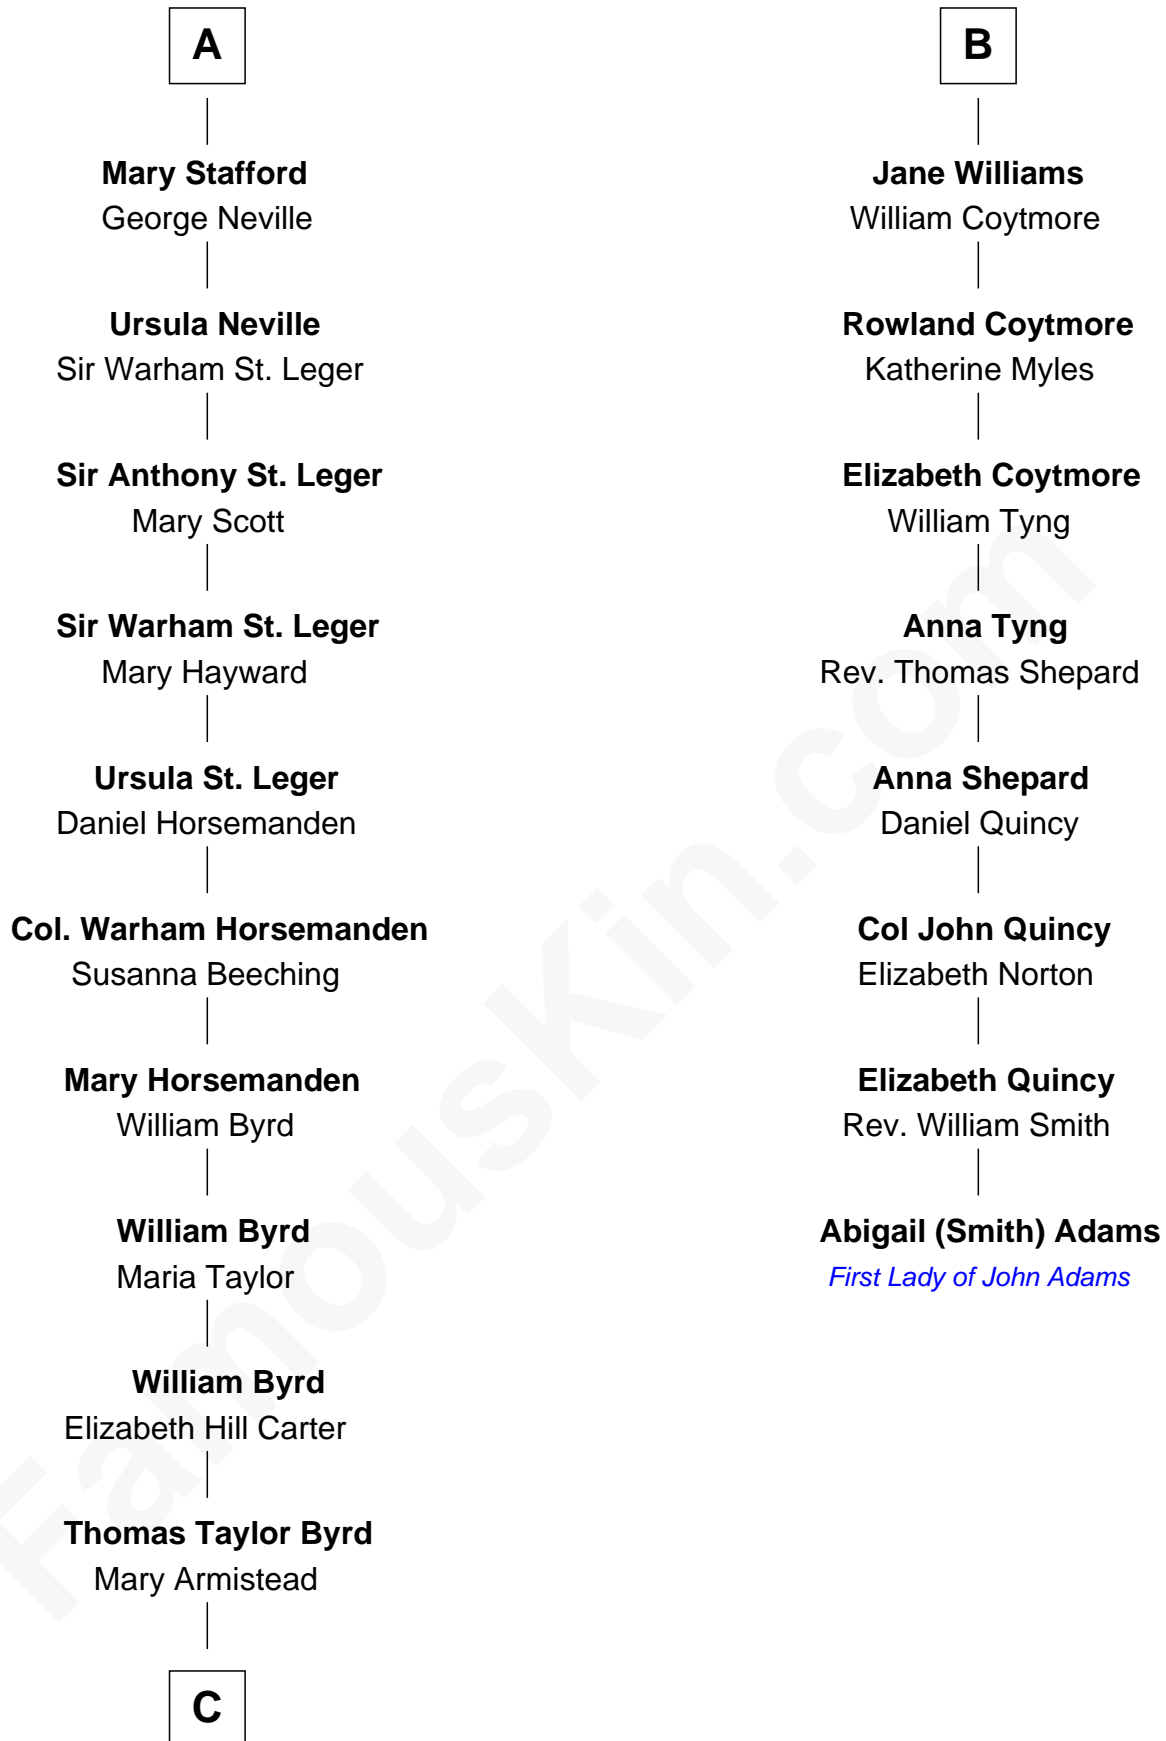

FamousKin.com Relationship Chart of

Harry F. Byrd

50th Governor of Virginia

14th cousin 6 times removed of

Abigail (Smith) Adams

First Lady of President John Adams

C

Richard Evelyn Byrd

Anne Harrison

Col. William Byrd

Jane Meriwether Rivers

Richard Evelyn Byrd

Eleanor Bolling Flood

Harry F. Byrd

50th Governor of Virginia

FamousKin.com