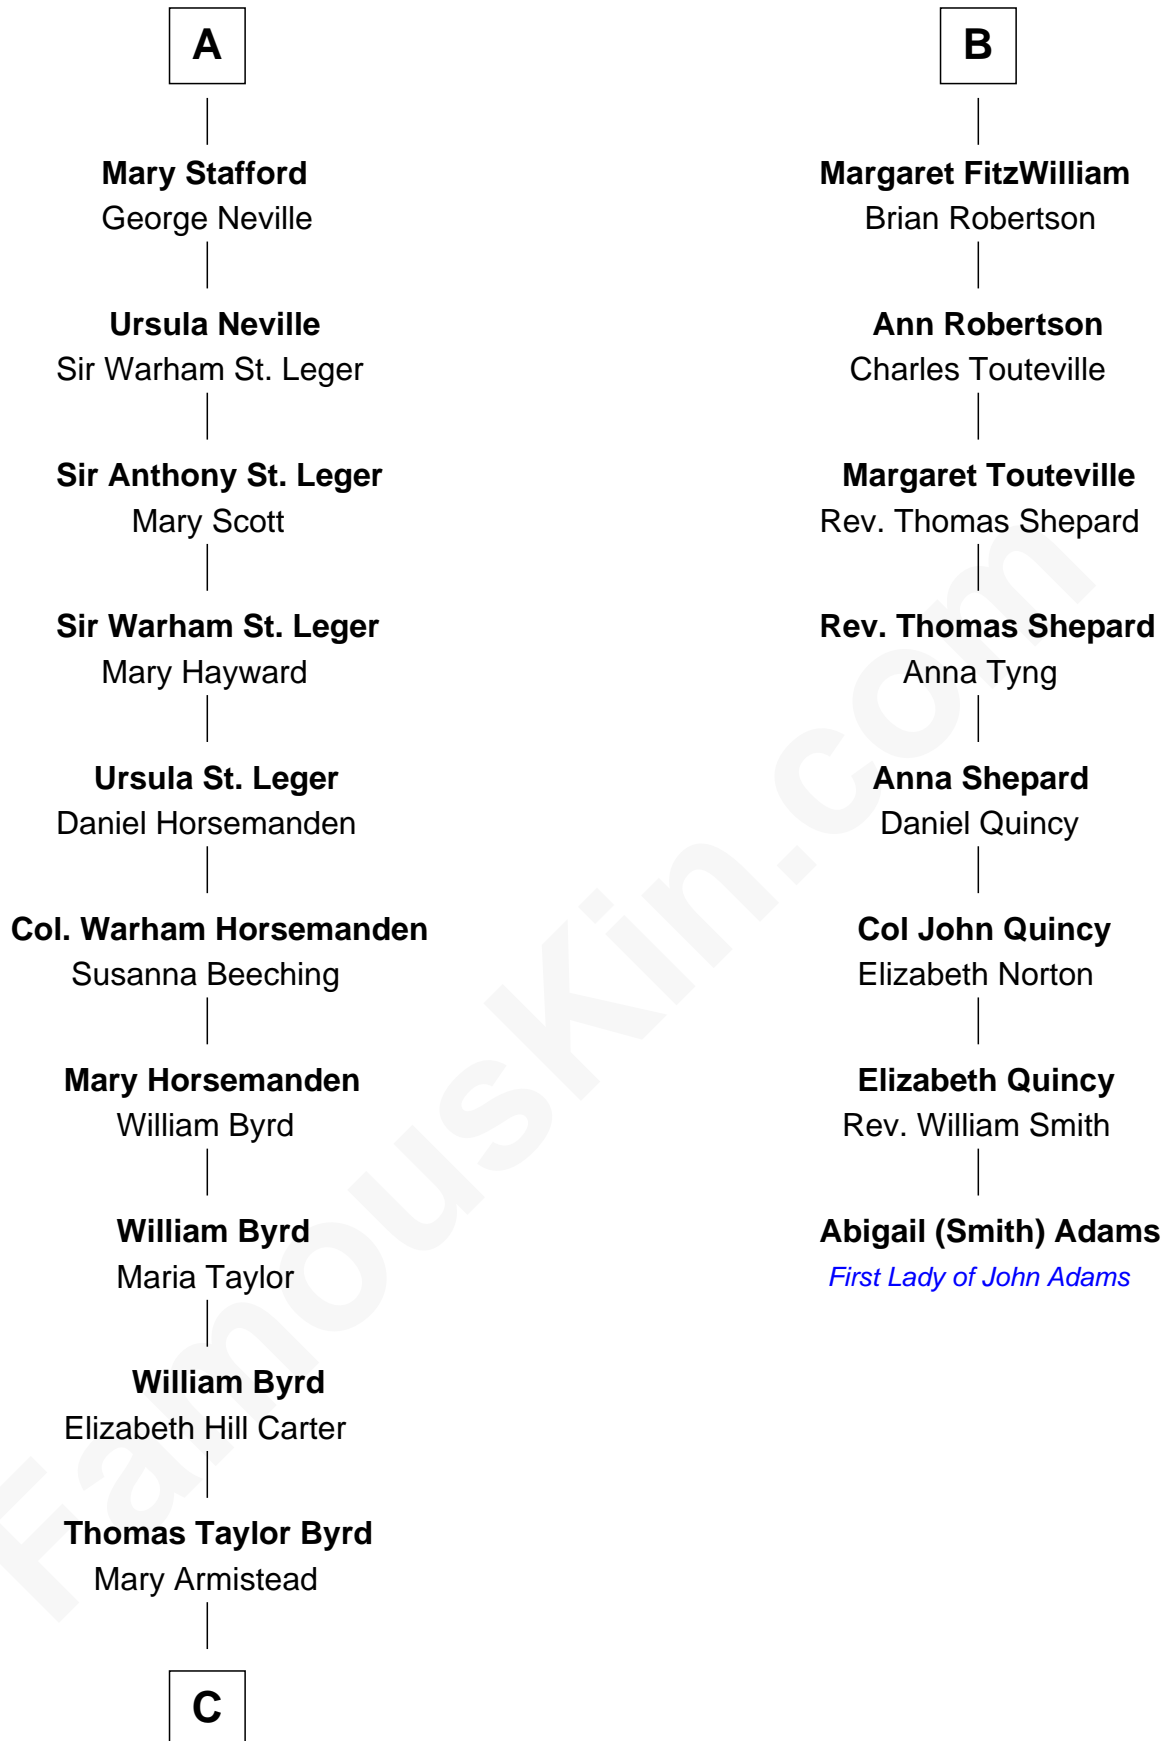

FamousKin.com Relationship Chart of

Harry F. Byrd

50th Governor of Virginia

14th cousin 6 times removed of

Abigail (Smith) Adams

First Lady of President John Adams

Eudo la Zouche
Milicent de Cantilupe

Eve la Zouche
Sir Maurice de Berkeley

Thomas de Berkeley
Katherine de Clyvedon

Sir John Berkeley
Elizabeth Betteshorne

Eleanor Berkeley
Sir Richard Poynings

Eleanor Poynings
Sir Henry Percy

Henry Percy
Maud Herbert

Eleanor Percy
Edward Stafford

A

Lucy Zouche
Thomas de Greene

Sir Henry Greene
Katherine Drayton

Sir Henry de Greene
Matilda de Mauduit

Eleanor Greene
Sir John FitzWilliam

John FitzWilliam
Helen Villiers

Sir William FitzWilliam
Anne Hawes

Richard FitzWilliam
Elizabeth Knyvet

B

C

Richard Evelyn Byrd

Anne Harrison

Col. William Byrd

Jane Meriwether Rivers

Richard Evelyn Byrd