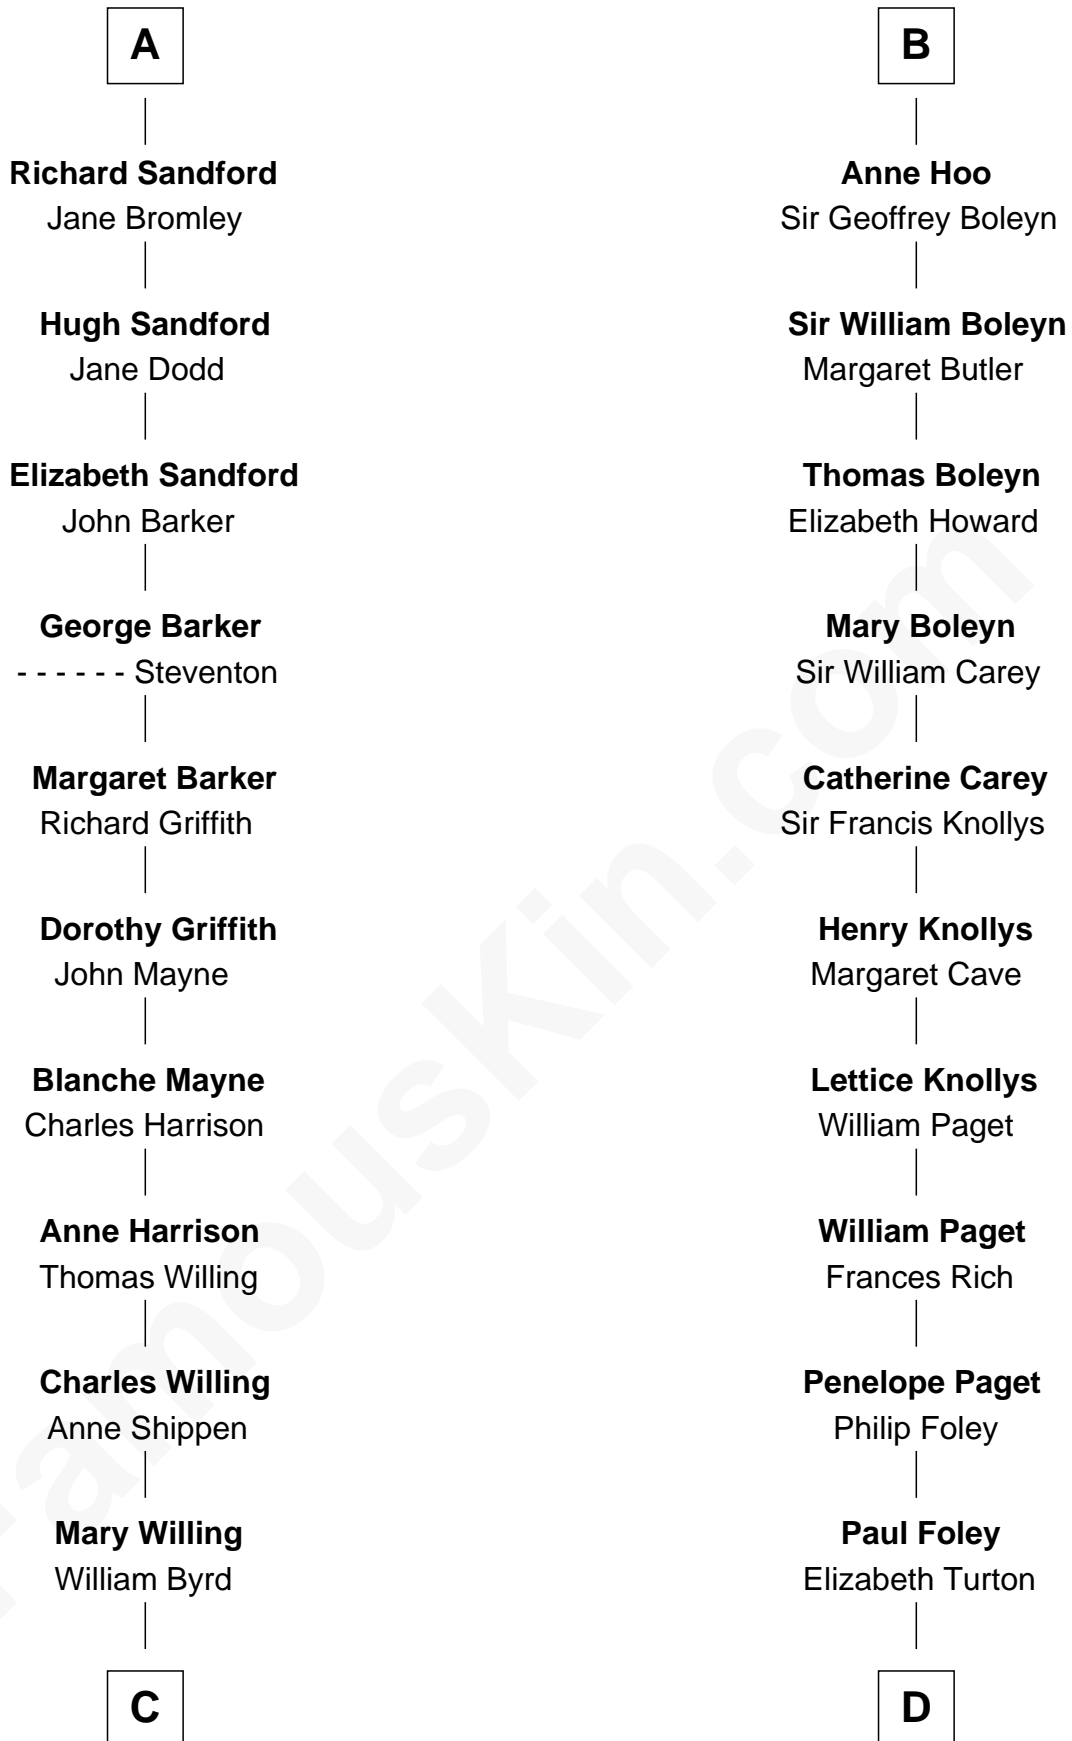

FamousKin.com Relationship Chart of

Harry F. Byrd

50th Governor of Virginia

20th cousin 1 time removed of

Charles Darwin

Theory of Evolution

William d'Aubenev

Mabel of Chester

C

Evelyn Taylor Byrd

Benjamin Harrison

Anne Harrison

Richard Evelyn Byrd

Col. William Byrd

Jane Meriwether Rivers

Richard Evelyn Byrd

Eleanor Bolling Flood

Harry F. Byrd

50th Governor of Virginia

D

Penelope Foley

Charles Howard

Mary Howard

Erasmus Darwin

Dr. Robert Waring Darwin

Susanna Wedgwood

Charles Darwin

Theory of Evolution