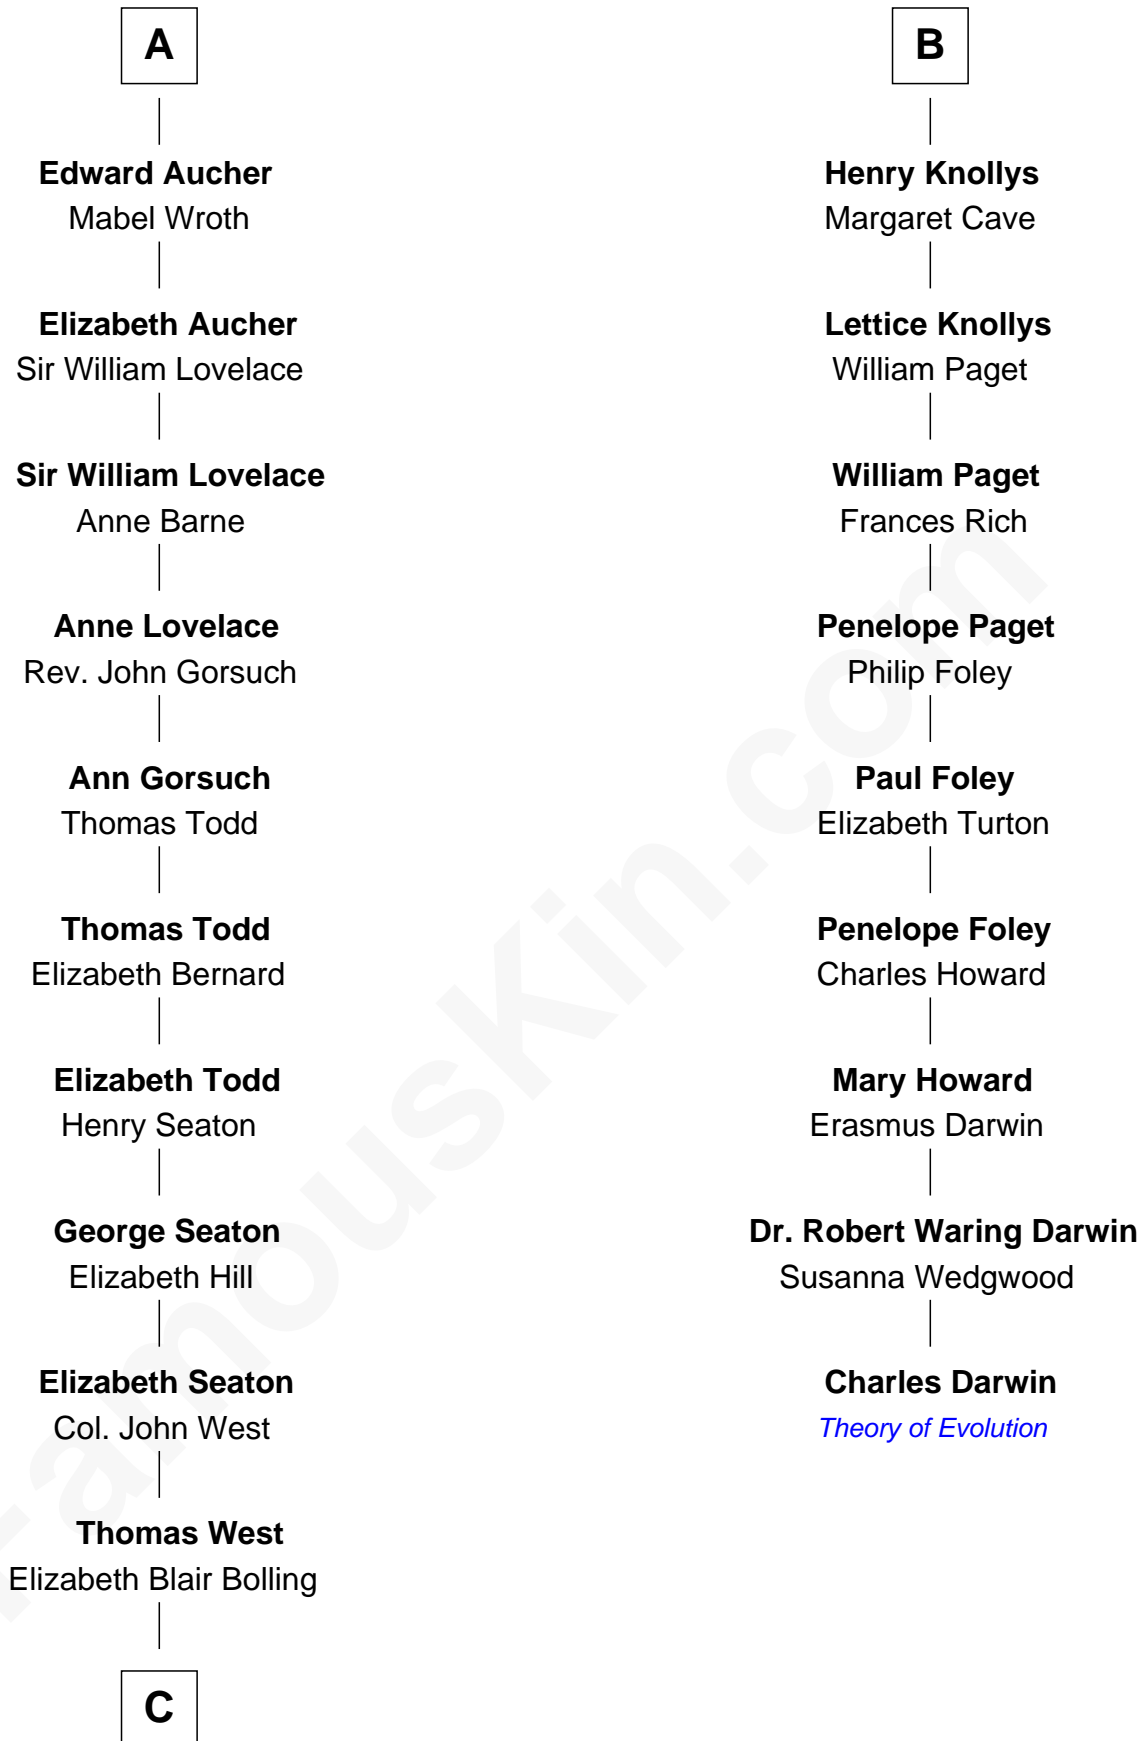

FamousKin.com Relationship Chart of

Harry F. Byrd

50th Governor of Virginia

15th cousin 6 times removed of

Charles Darwin

Theory of Evolution

C

Eliza Bolling West
Dr. Joel Walker Flood

Col. Henry De La Warr Flood
Mary Elizabeth Trent

Joel Walker Flood
Ella Faulkner

Eleanor Bolling Flood
Richard Evelyn Byrd

Harry F. Byrd
50th Governor of Virginia

FamousKin.com