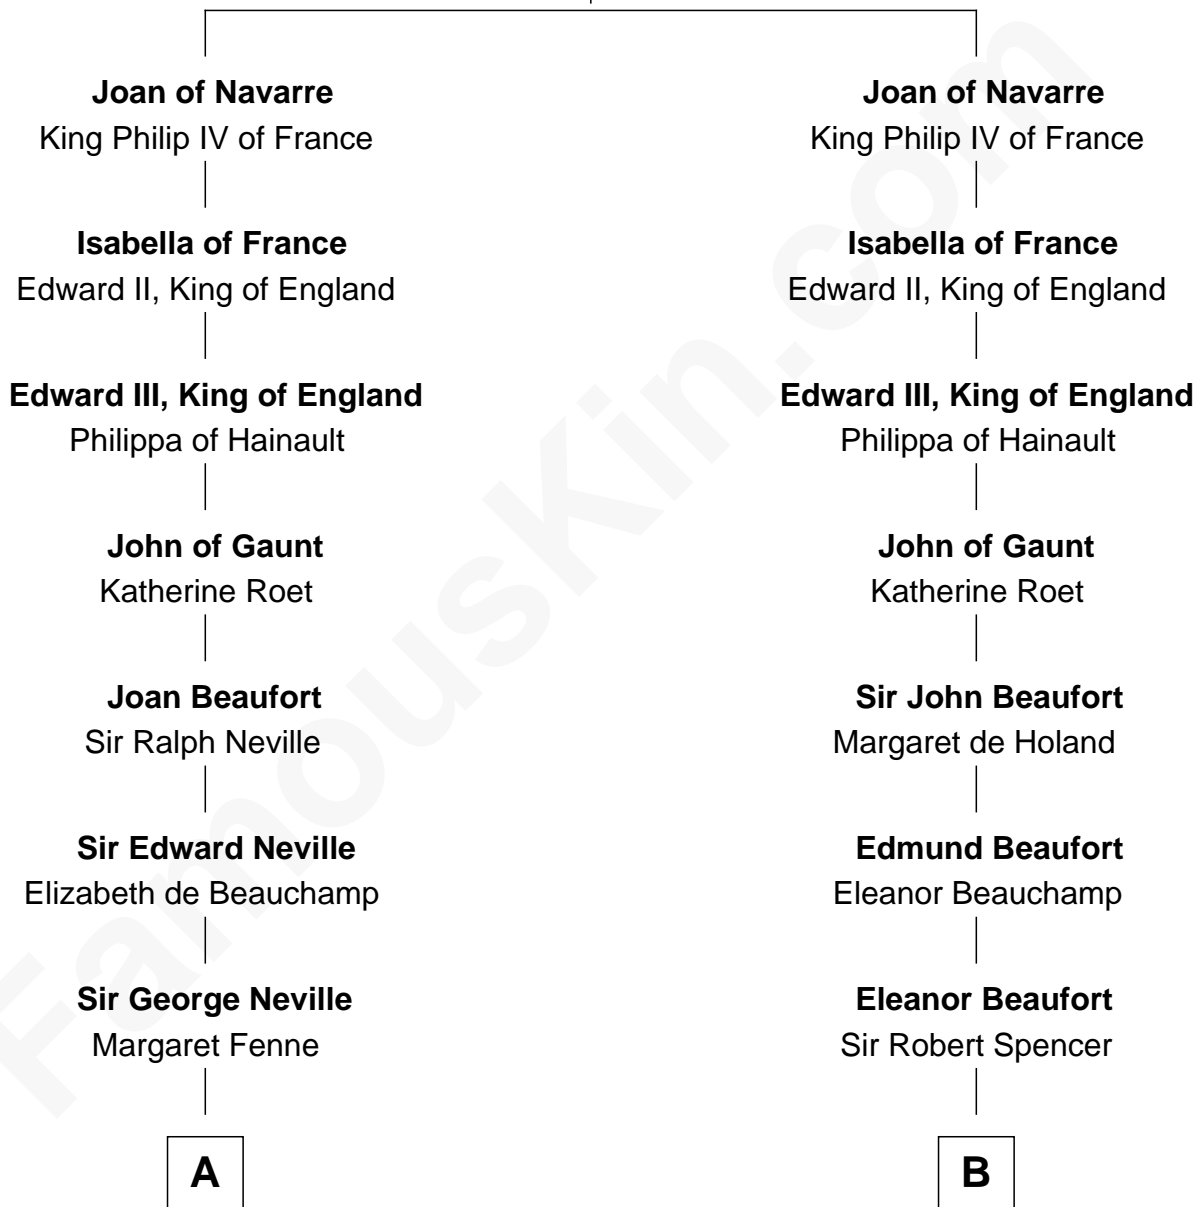

FamousKin.com Relationship Chart of

Harry F. Byrd

50th Governor of Virginia

18th cousin 2 times removed of

Charles Darwin

Theory of Evolution

King Henry I of Navarre

Blanche of Artois

FamousKin.com