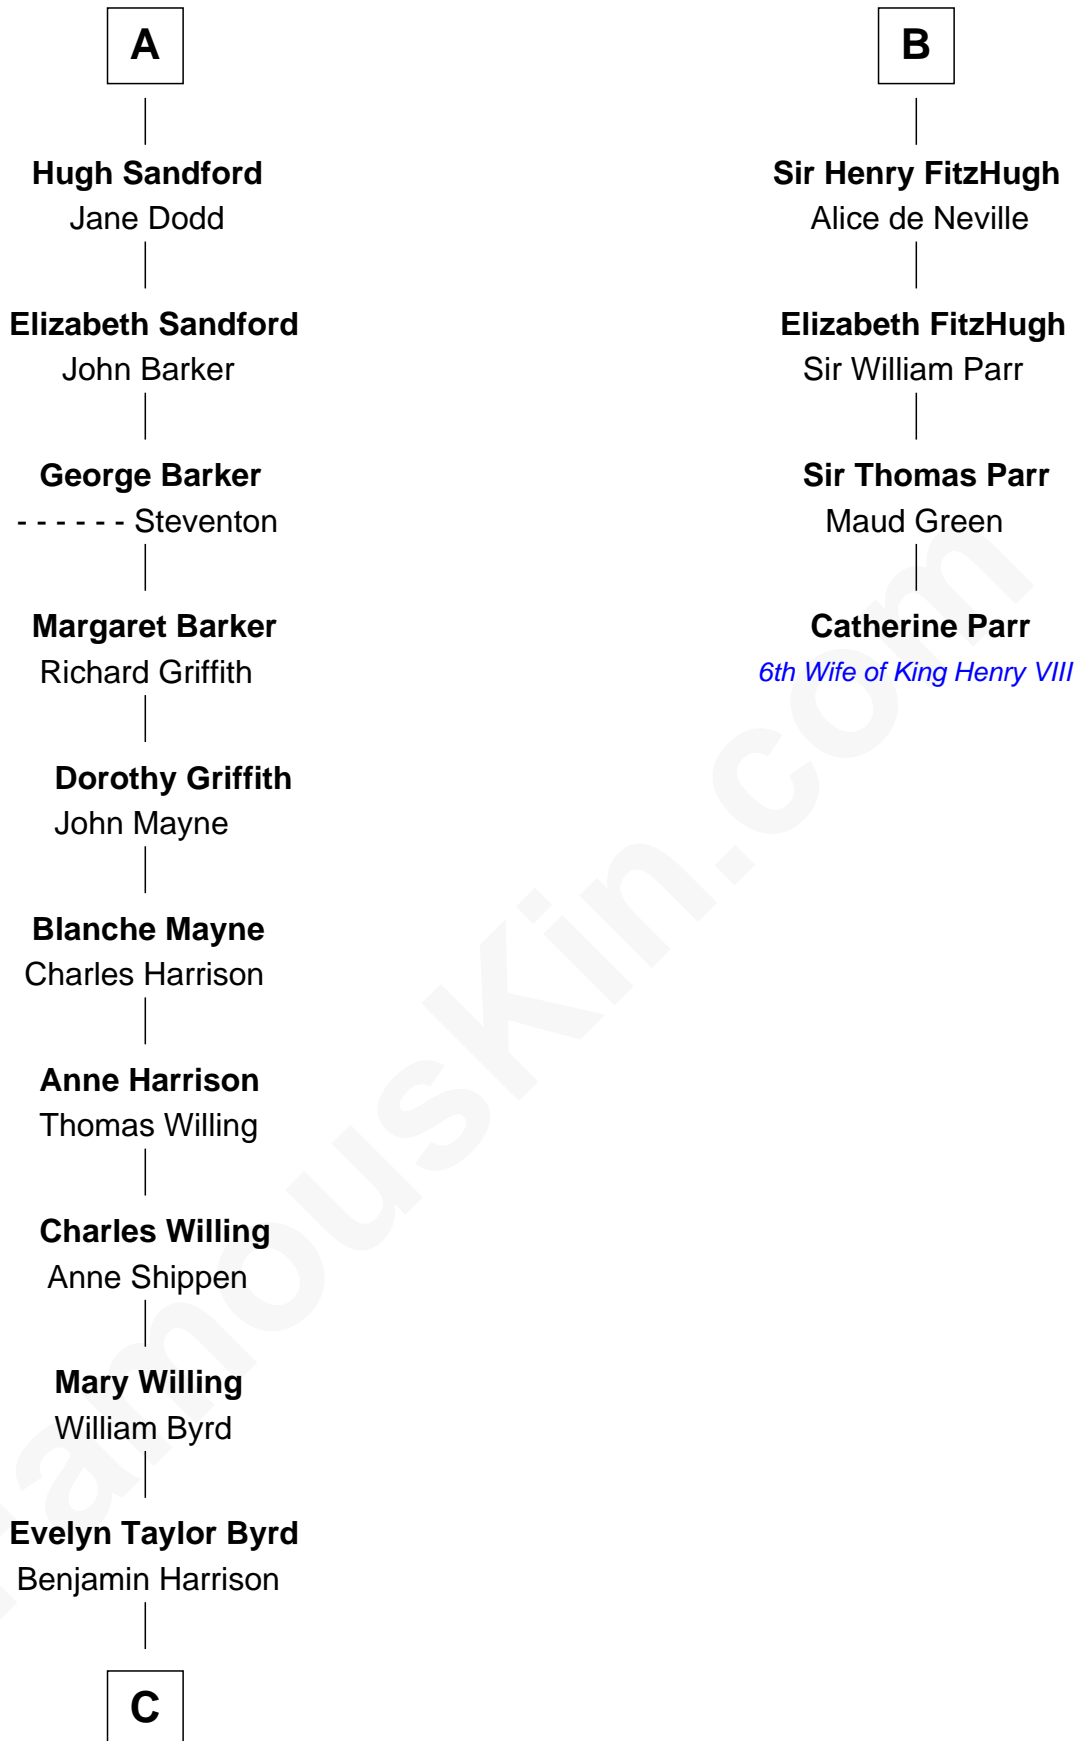

FamousKin.com Relationship Chart of

Harry F. Byrd

50th Governor of Virginia

10th cousin 10 times removed of

Catherine Parr

6th Wife of King Henry VIII

Sir Roger de Somery

Nichole d'Aubenev

Maud de Somery
Sir Henry de Erdington

Sir Henry de Erdington
Joan de Wolvey

Sir Giles de Erdington
Elizabeth de Tolthorpe

Margaret de Erdington
Sir Roger Corbet

Sir Robert Corbet
Margaret - - - - -

Juliana Corbet
Sir John Sandford

Richard Sandford
Jane Bromley

A

Joan de Somery
John IV le Strange

John V le Strange
Maud de Walton

John VI le Strange
Iseult - - - - -

Roger le Strange
Maud - - - - -

Sir Roger le Strange
Aline Fitzalan

Lucy le Strange
Sir William Willoughby

Margery Willoughby
Sir William FitzHugh

B

C

Anne Harrison

Richard Evelyn Byrd

Col. William Byrd

Jane Meriwether Rivers

Richard Evelyn Byrd