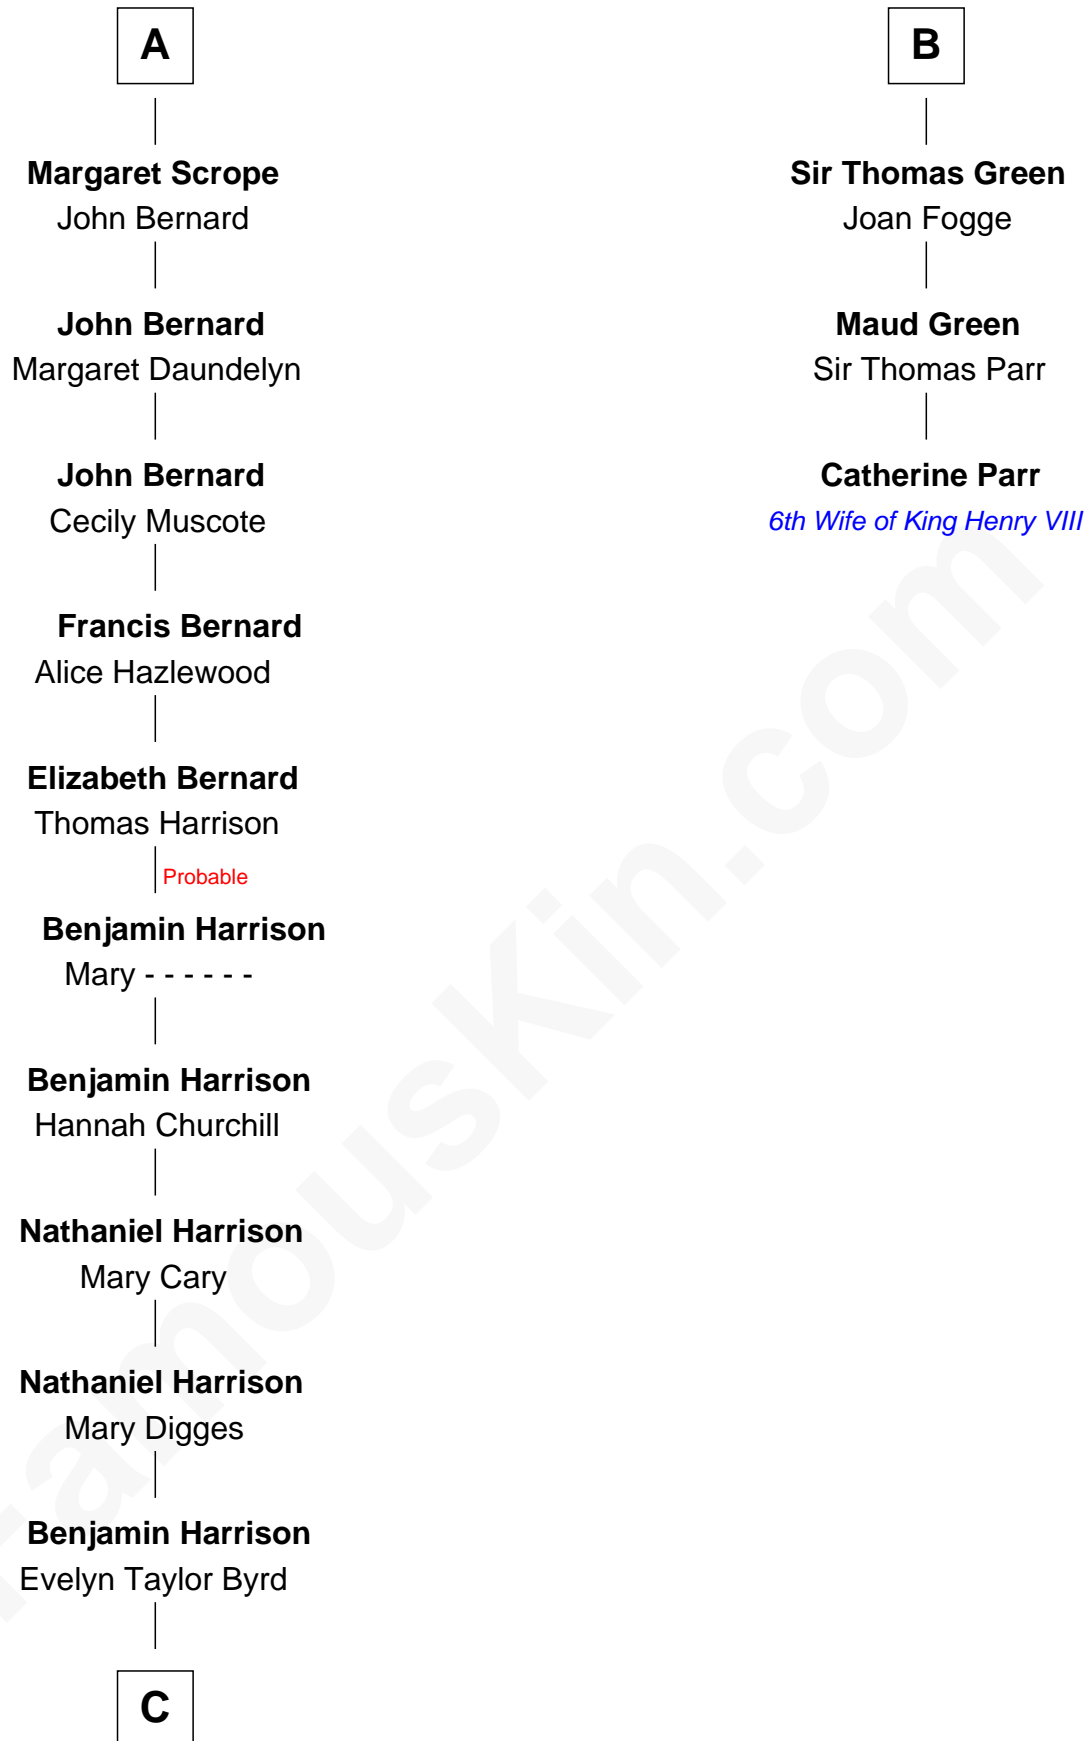

FamousKin.com Relationship Chart of

Harry F. Byrd

50th Governor of Virginia

9th cousin 11 times removed of

Catherine Parr

6th Wife of King Henry VIII

Sir John FitzGeoffrey

Isabel le Bigod

C

—
Anne Harrison
Richard Evelyn Byrd

—
Col. William Byrd
Jane Meriwether Rivers

—
Richard Evelyn Byrd
Eleanor Bolling Flood

—
Harry F. Byrd
50th Governor of Virginia

FamousKin.com