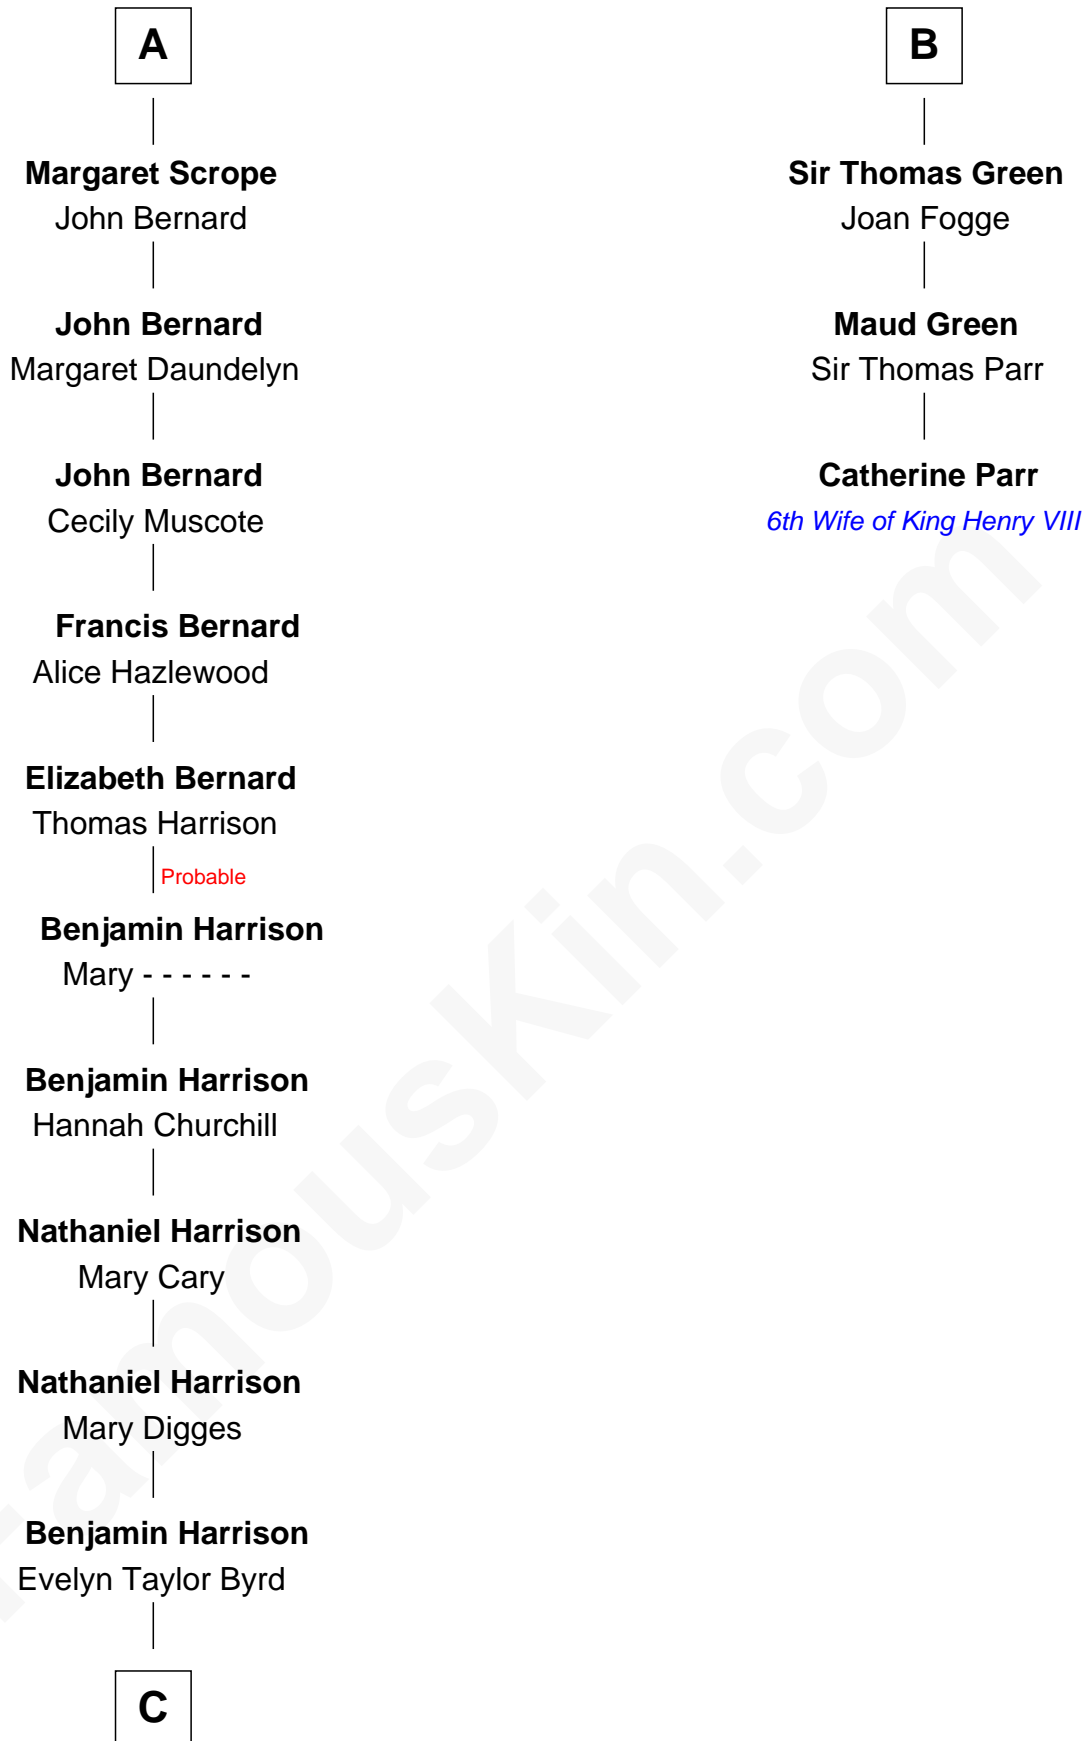

# FamousKin.com Relationship Chart of

**Harry F. Byrd**

*50th Governor of Virginia*

9th cousin 11 times removed of

**Catherine Parr**

*6th Wife of King Henry VIII*

**C**

—  
**Anne Harrison**

Richard Evelyn Byrd

—  
**Col. William Byrd**

Jane Meriwether Rivers

—  
**Richard Evelyn Byrd**

Eleanor Bolling Flood

—  
**Harry F. Byrd**

*50th Governor of Virginia*

FamousKin.com