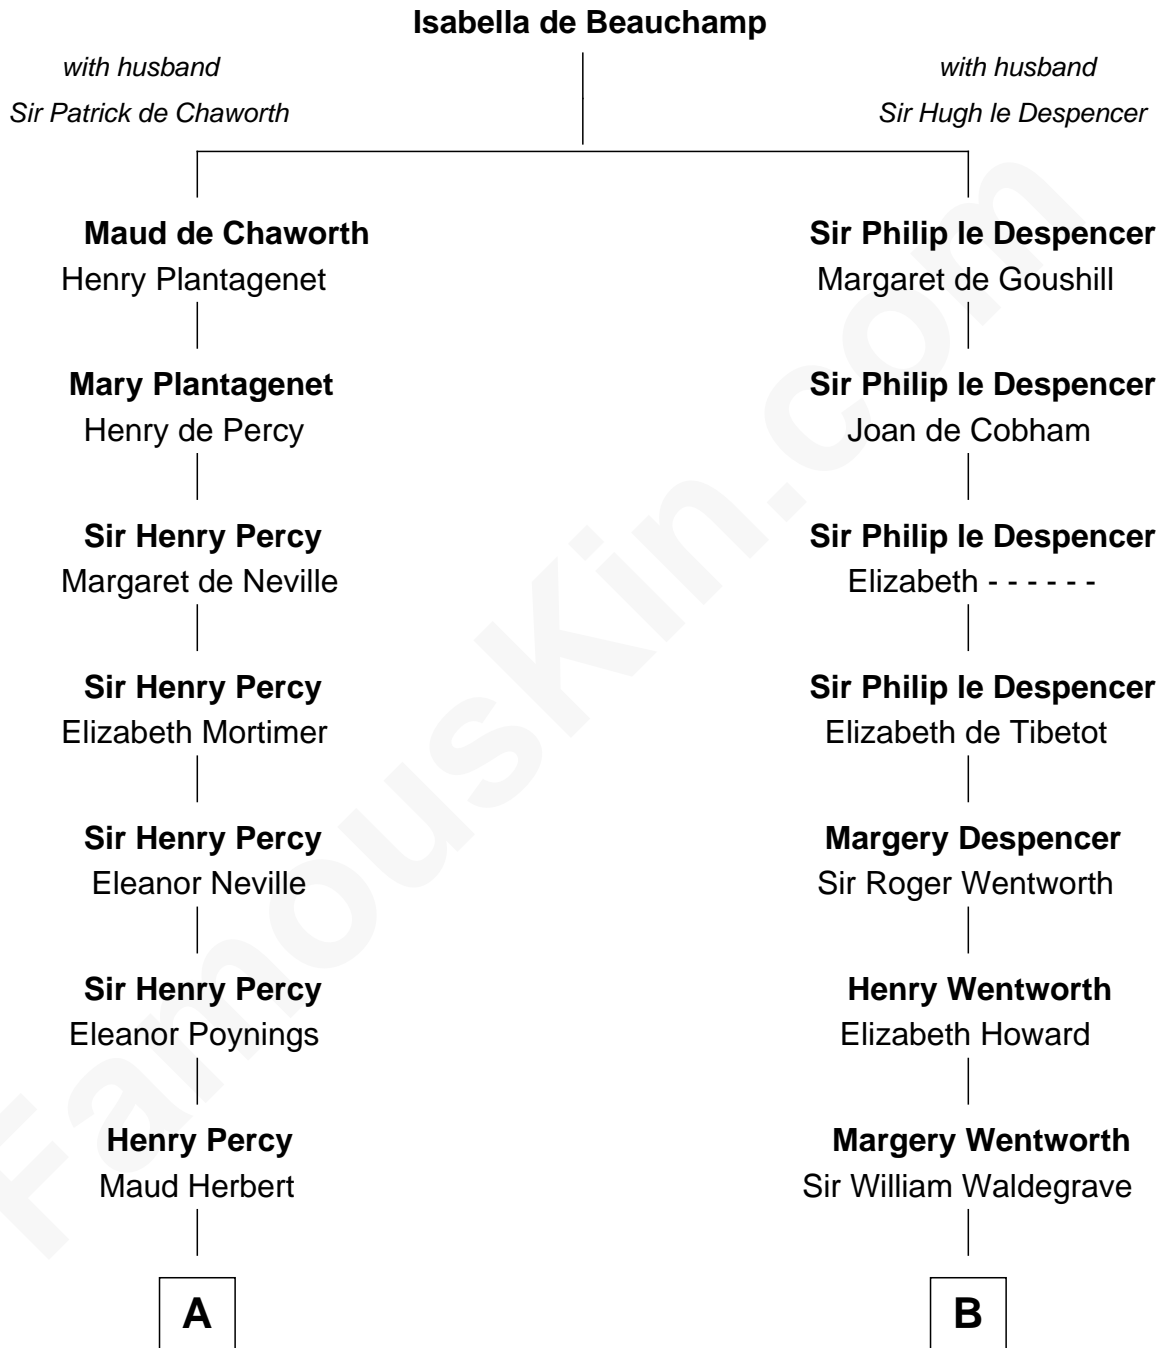

FamousKin.com Relationship Chart of

Harry F. Byrd

50th Governor of Virginia

21st cousin of

Jake Gyllenhaal

Movie Actor

C

Thomas Taylor Byrd

Mary Armistead

Richard Evelyn Byrd

Anne Harrison

Col. William Byrd

Jane Meriwether Rivers

Richard Evelyn Byrd

Eleanor Bolling Flood

Harry F. Byrd

50th Governor of Virginia

D

Anders Leonard Gyllenhaal

Selma Amanda Nelson

Leonard Ephraim Gyllenhaal

Philo Pendleton

Hugh Anders Gyllenhaal

Virginia Lowrie Childs