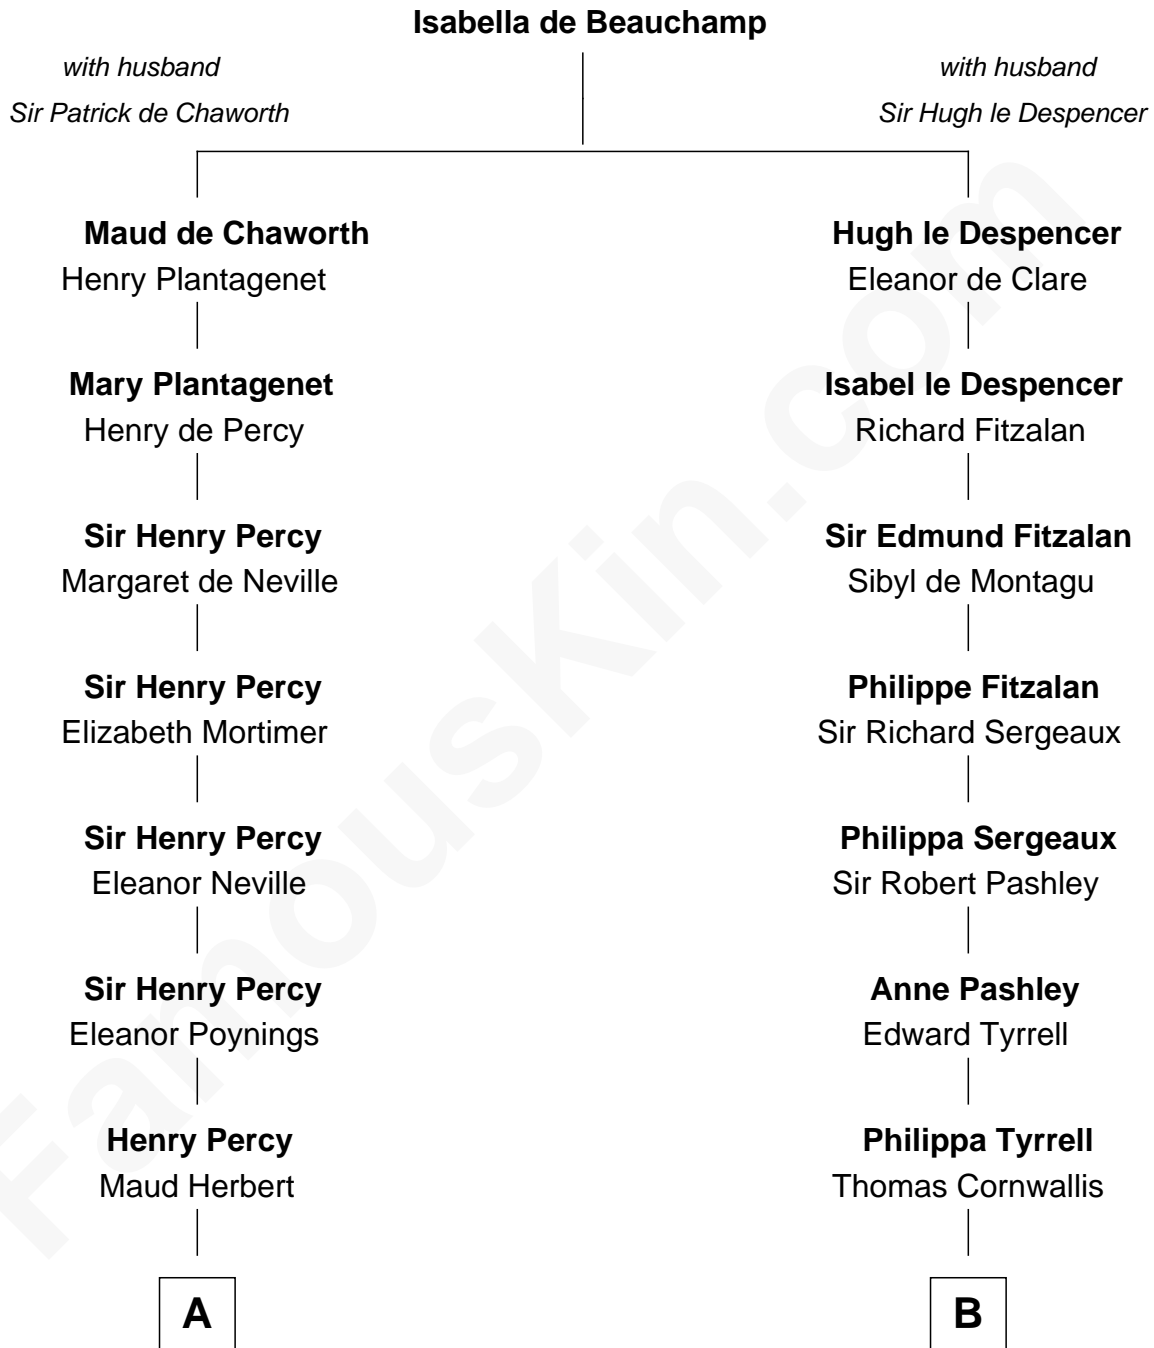

FamousKin.com Relationship Chart of

Harry F. Byrd

50th Governor of Virginia

19th cousin 2 times removed of

General James Longstreet

Confederate Army - U.S. Civil War

C

Thomas Taylor Byrd

Mary Armistead

Richard Evelyn Byrd

Anne Harrison

Col. William Byrd

Jane Meriwether Rivers

Richard Evelyn Byrd

Eleanor Bolling Flood

Harry F. Byrd

50th Governor of Virginia

D

Hannah FitzRandolph

William Longstreet

James Longstreet

Mary Anna Dent

General James Longstreet

Confederate Army - U.S. Civil War