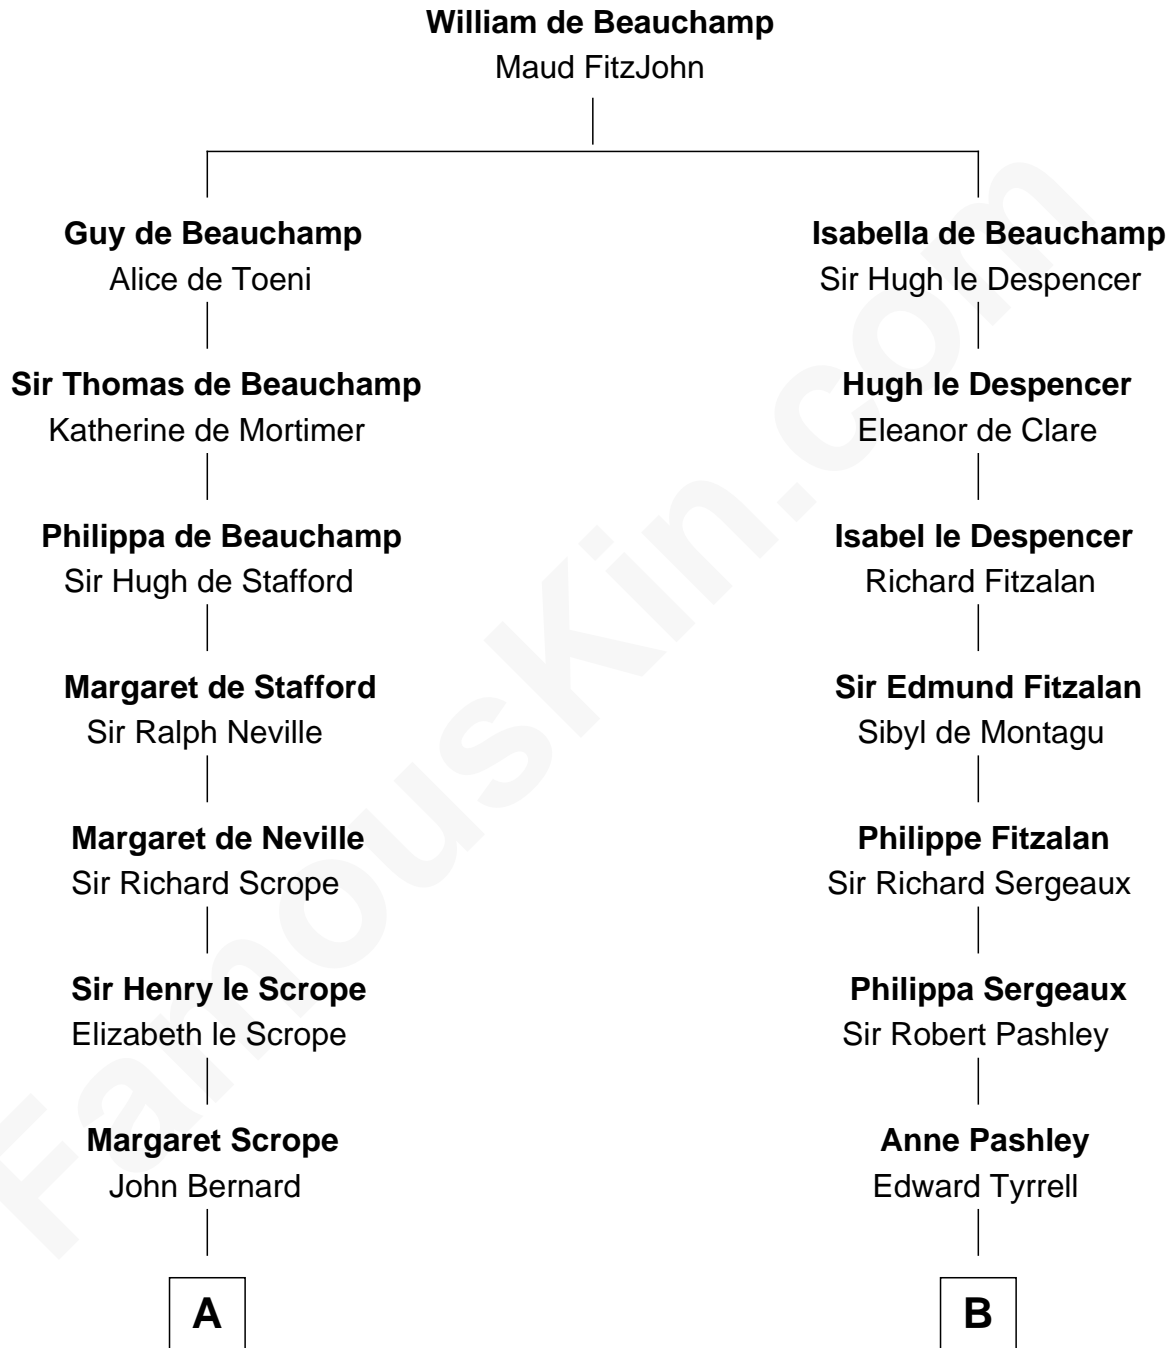

FamousKin.com

Relationship Chart of

Harry F. Byrd

50th Governor of Virginia

19th cousin 1 time removed of

General James Longstreet
Confederate Army - U.S. Civil War

C

Col. William Byrd
Jane Meriwether Rivers

Richard Evelyn Byrd
Eleanor Bolling Flood

Harry F. Byrd
50th Governor of Virginia

D

Deliverance Coward
James FitzRandolph

Hannah FitzRandolph
William Longstreet

James Longstreet
Mary Anna Dent

General James Longstreet
Confederate Army - U.S. Civil War