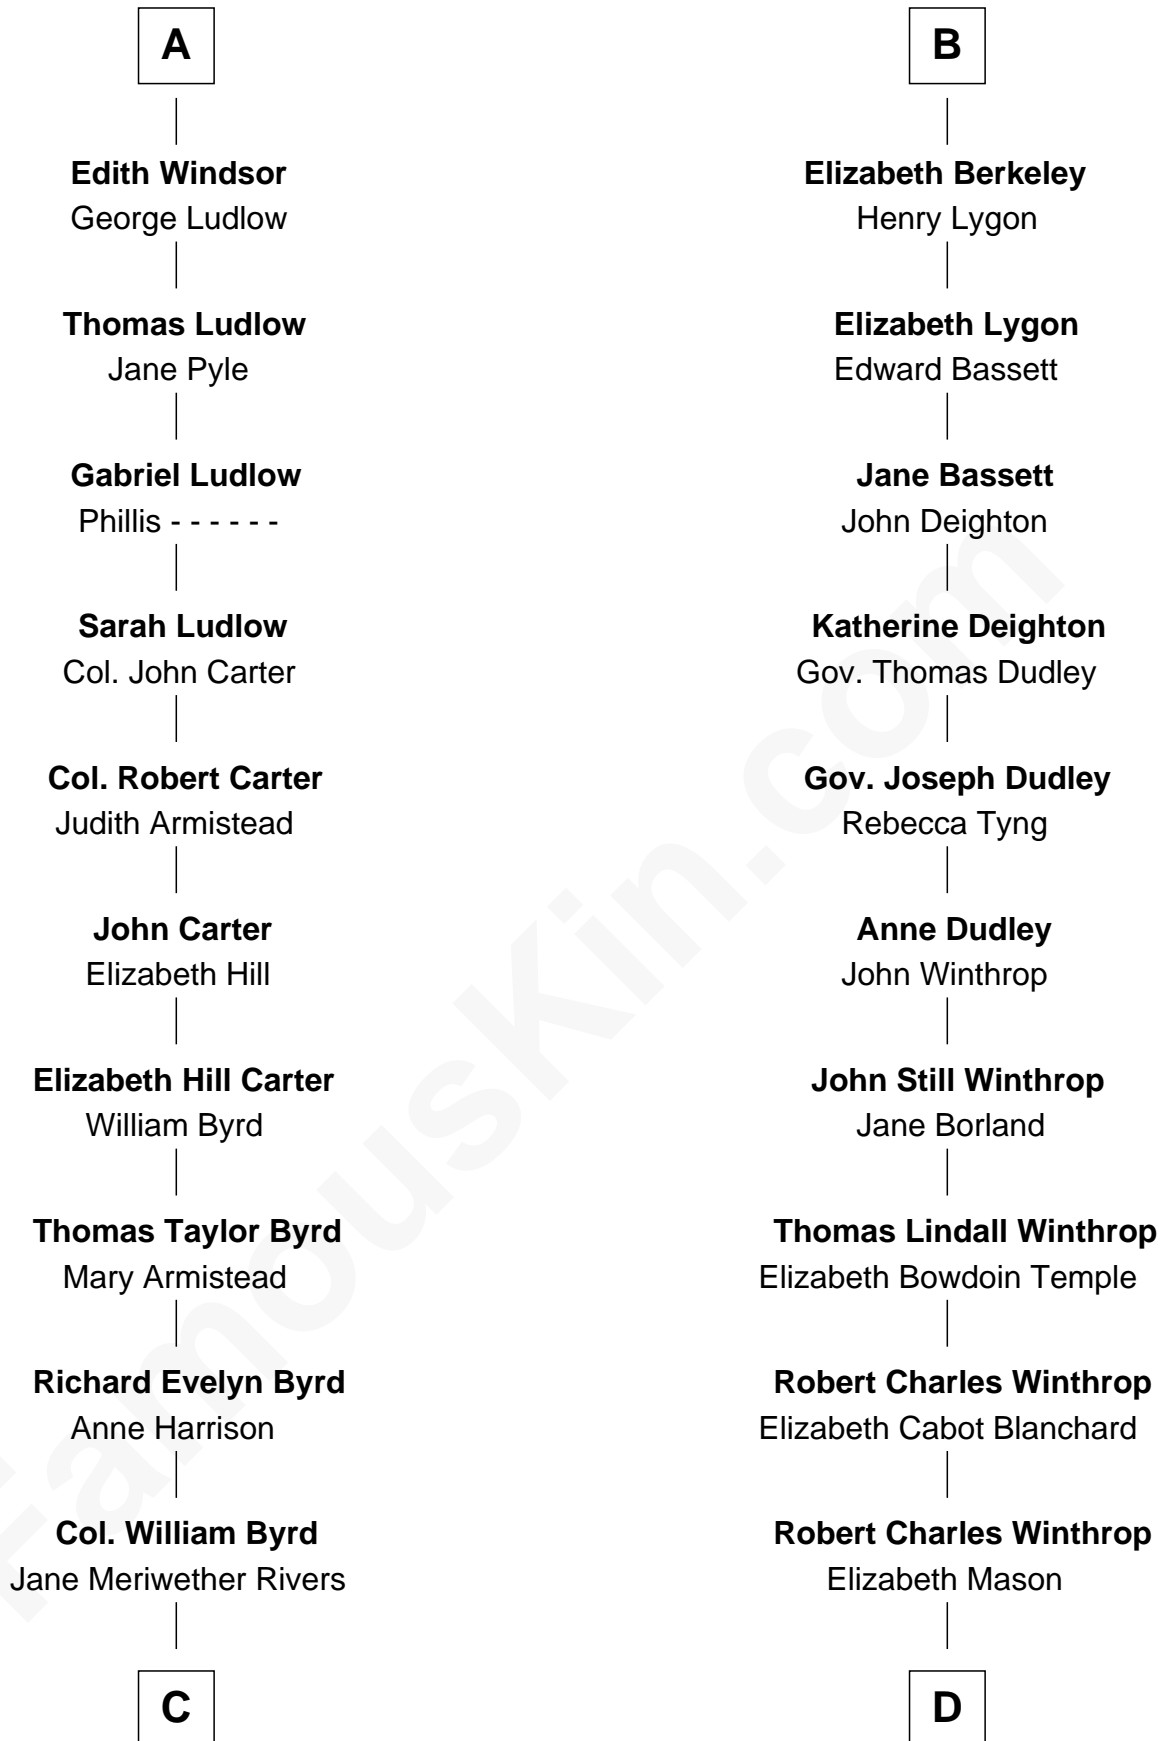

FamousKin.com Relationship Chart of

Harry F. Byrd

50th Governor of Virginia

18th cousin 1 time removed of

John Kerry

68th U.S. Secretary of State

Humphrey de Bohun

Elizabeth Plantagenet

Elizabeth de Badlesmere

Elizabeth de Bohun

Sir Richard Fitzalan

Elizabeth Fitzalan

Sir Thomas Mowbray

Isabel Mowbray

Sir James Berkeley

Maurice Berkeley

Isabel Mead

Anne Berkeley

Sir William Dennis

Isabel Dennis

Sir John Berkeley

B

C

Richard Evelyn Byrd
Eleanor Bolling Flood

Harry F. Byrd
50th Governor of Virginia

D

Margaret Tyndal Winthrop
James Grant Forbes

Rosemary Isabel Forbes
Richard John Kerry

John Kerry
68th U.S. Secretary of State

FamousKin.com