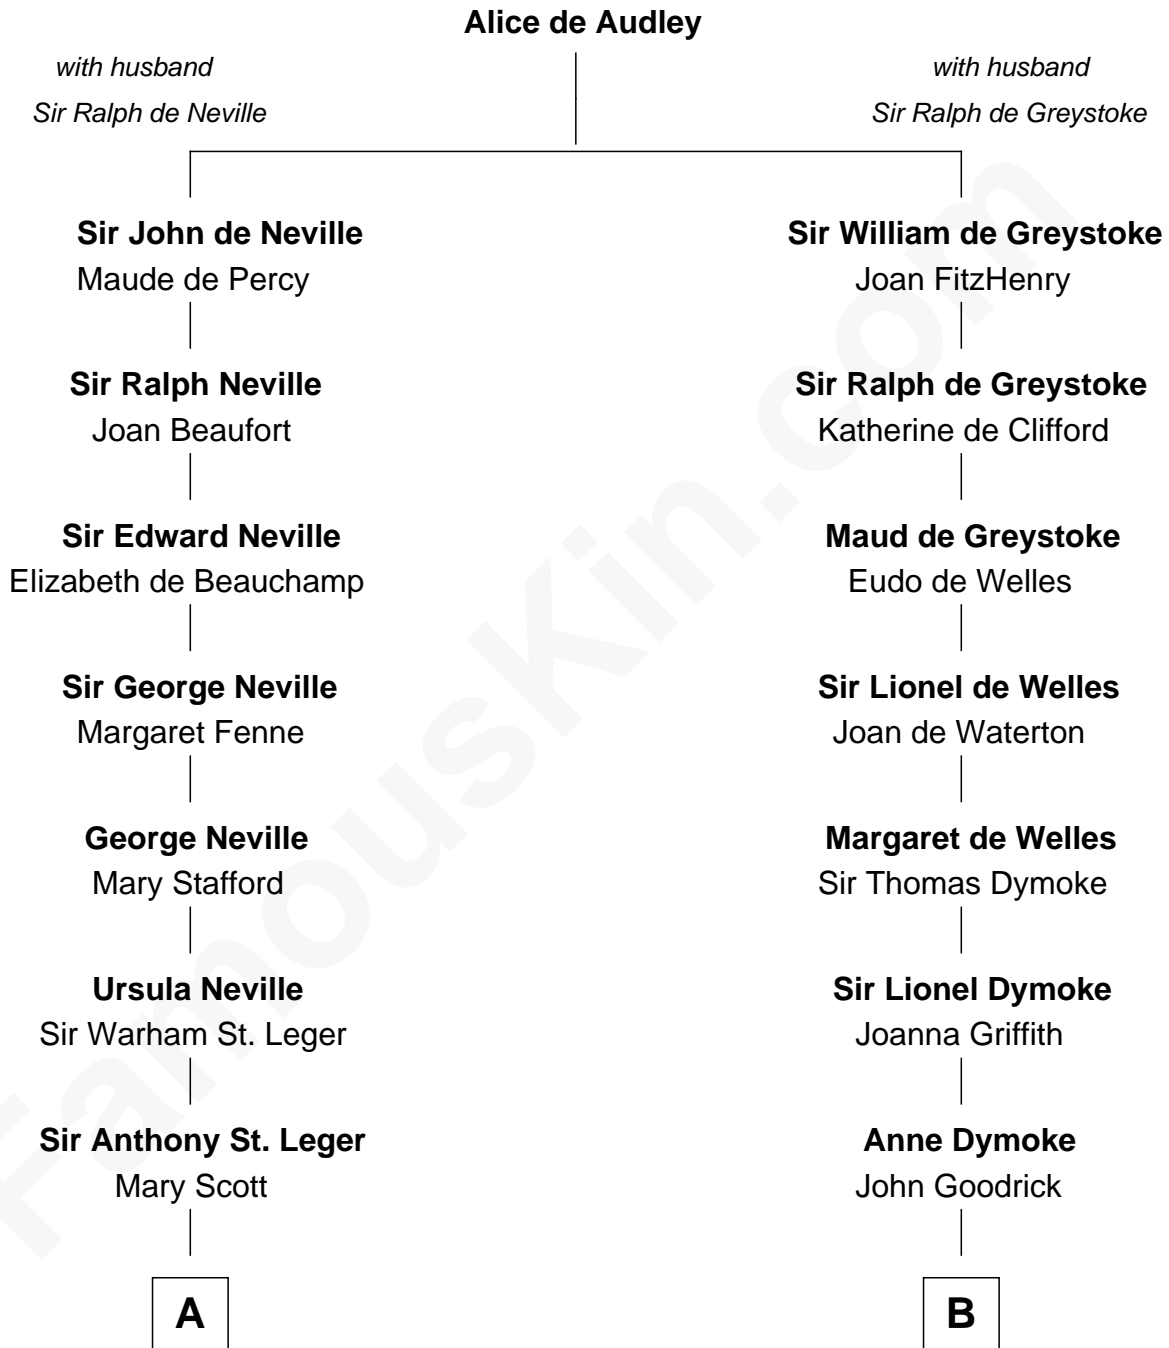

FamousKin.com Relationship Chart of

Harry F. Byrd

50th Governor of Virginia

17th cousin 3 times removed of

Lucille Ball

TV Actress - "I Love Lucy"

C

George Osborn Durrell

Anne Jane Jewell

Nellie Rebecca Durrell

Jasper Clinton Ball

Henry Durrell Ball

Desiree Evelyn Hunt

Lucille Ball

TV Actress - "I Love Lucy"

FamousKin.com