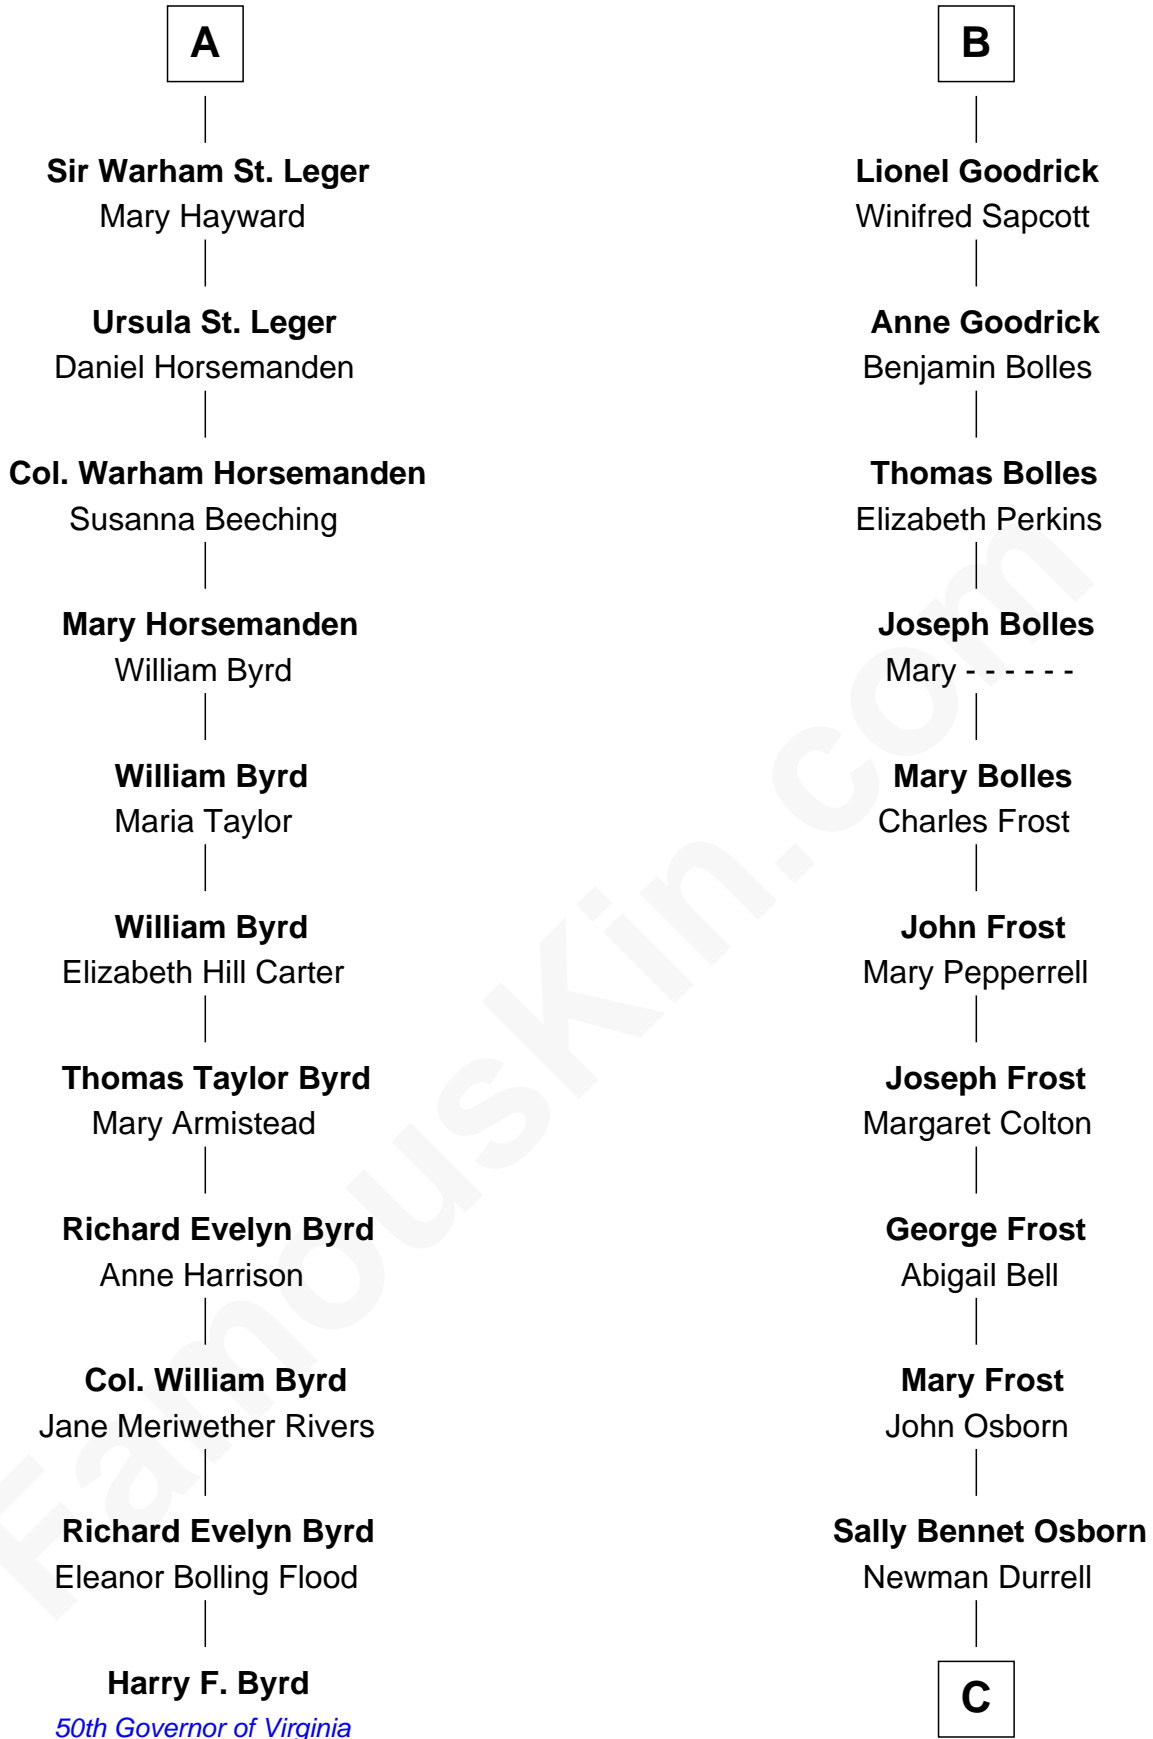

FamousKin.com Relationship Chart of

Harry F. Byrd

50th Governor of Virginia

17th cousin 3 times removed of

Lucille Ball

TV Actress - "I Love Lucy"

C

George Osborn Durrell

Anne Jane Jewell

Nellie Rebecca Durrell

Jasper Clinton Ball

Henry Durrell Ball

Desiree Evelyn Hunt

Lucille Ball

TV Actress - "I Love Lucy"

FamousKin.com