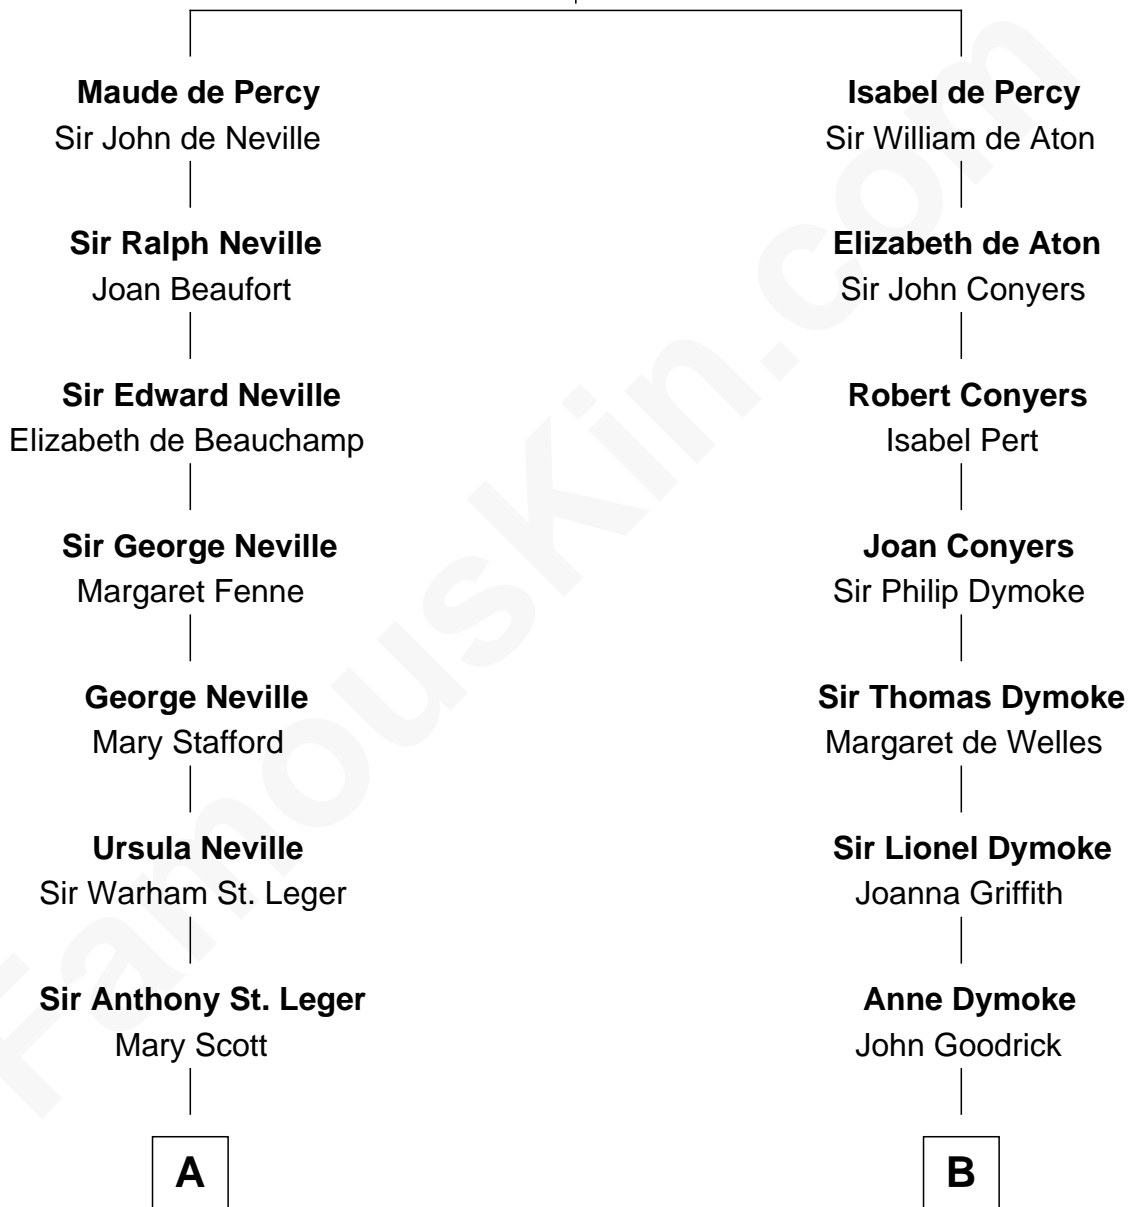

# FamousKin.com Relationship Chart of

**Harry F. Byrd**

*50th Governor of Virginia*

17th cousin 3 times removed of

**Lucille Ball**

*TV Actress - "I Love Lucy"*

**Sir Henry de Percy**

Idoine de Clifford

C

**George Osborn Durrell**

Anne Jane Jewell

**Nellie Rebecca Durrell**

Jasper Clinton Ball

**Henry Durrell Ball**

Desiree Evelyn Hunt

**Lucille Ball**

*TV Actress - "I Love Lucy"*

FamousKin.com