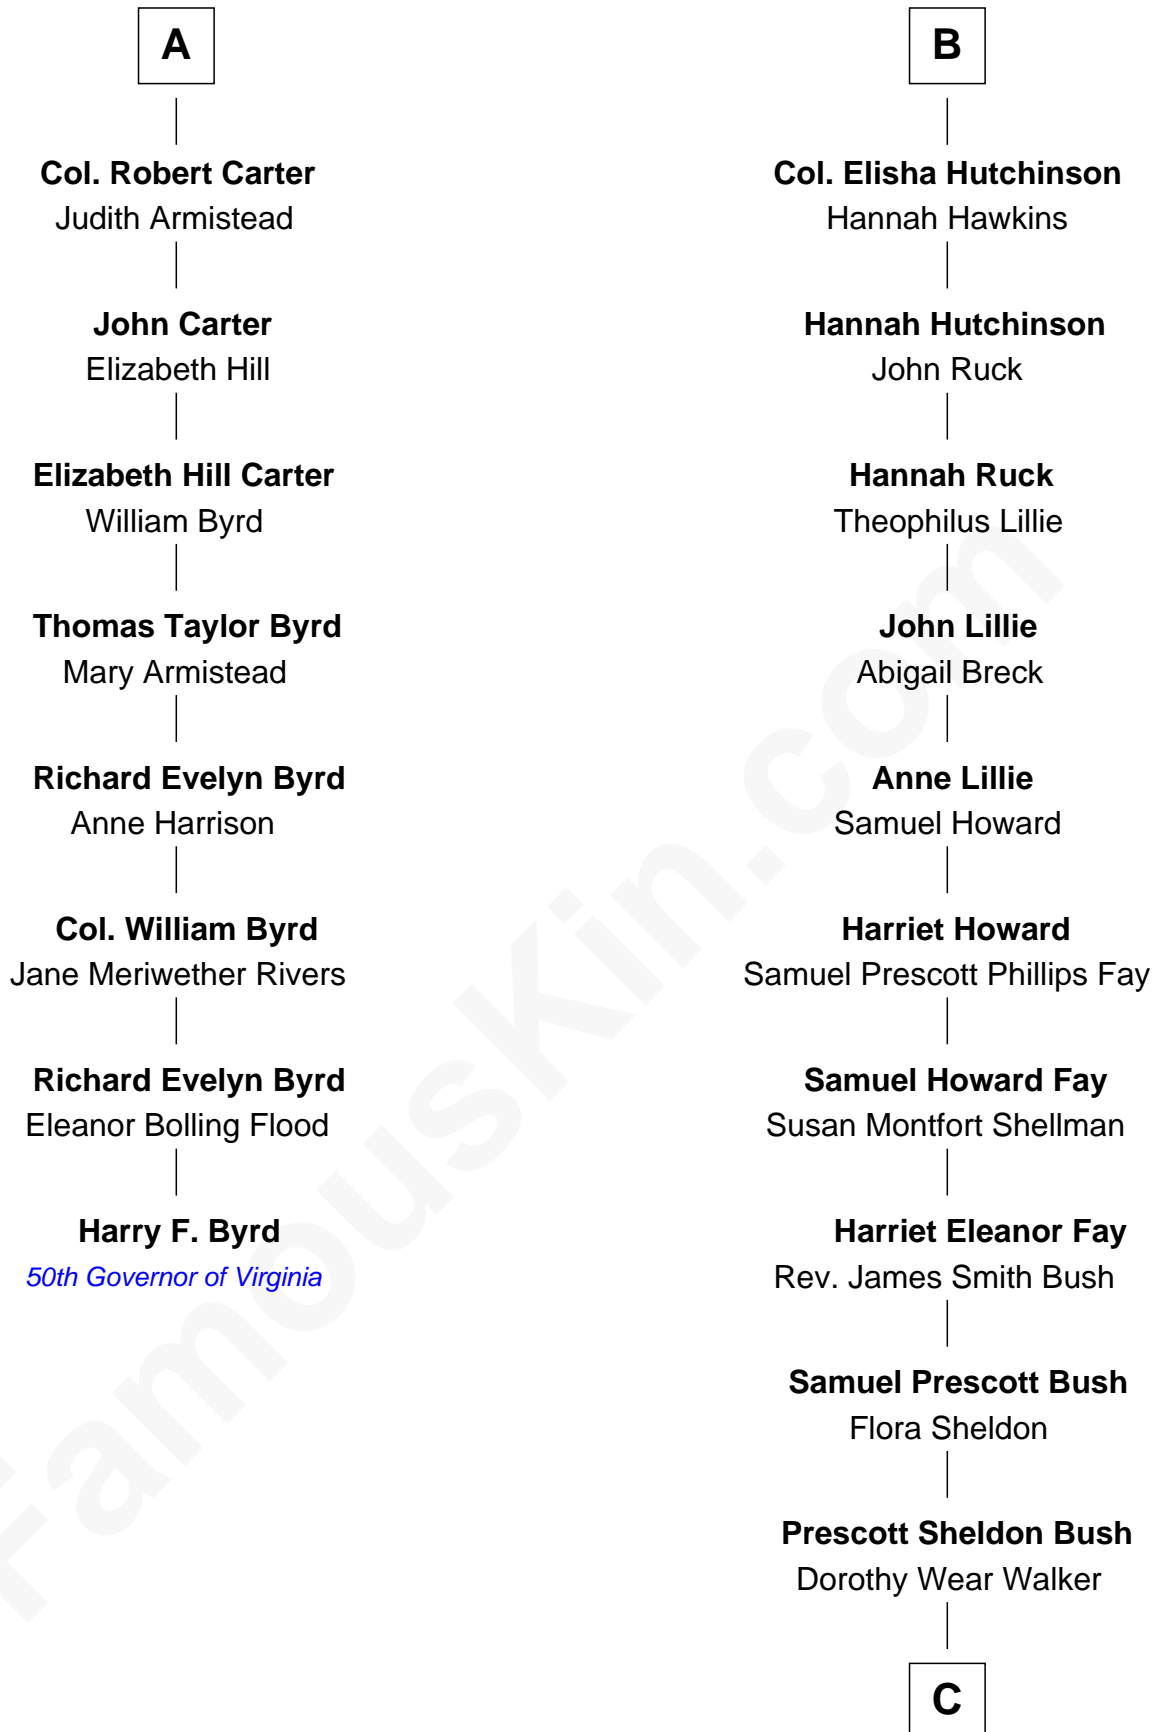

# FamousKin.com Relationship Chart of

**Harry F. Byrd**

*50th Governor of Virginia*

**14th cousin 4 times removed of**

**Jeb Bush**

*43rd Governor of Florida*

**Sir Thomas Blount**

Margaret de Gresley

**Sir Walter Blount**

Helena Byron

**Sir William Blount**

Margaret Echyngham

**Elizabeth Blount**

Sir Andrews de Windsor

**Edith Windsor**

George Ludlow

Agnes Hawley

**Anne Blount**

William Marbury

**Robert Marbury**

Katherine Williamson

**William Marbury**

Agnes Lenton

**Rev. Francis Marbury**

Bridget Dryden

**Anne Marbury**

William Hutchinson

**Edward Hutchinson**

Katherine Hamby

**B**

**C**

**George Herbert Walker Bush**