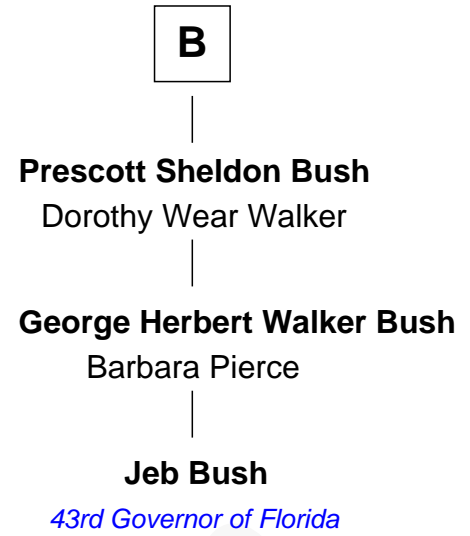

FamousKin.com Relationship Chart of

Harry F. Byrd

50th Governor of Virginia

8th cousin 1 time removed of

Jeb Bush

43rd Governor of Florida

Richard Kennon

Elizabeth Worsham

Mary Kennon
John Fairfax Bolling

John Bolling
Elizabeth Blair

Robert Bolling
Susan Watson

Elizabeth Blair Bolling
Thomas West

Eliza Bolling West
Dr. Joel Walker Flood

Col. Henry De La Warr Flood
Mary Elizabeth Trent

Joel Walker Flood
Ella Faulkner

A

Martha Kennon
Robert Munford

James Munford
Elizabeth Bolling

Robert Munford
Ann Brodnax

Clarissa Montfort
John Shellman

Susan Montfort Shellman
Samuel Howard Fay

Harriet Eleanor Fay
Rev. James Smith Bush

Samuel Prescott Bush
Flora Sheldon

B

FamousKin.com